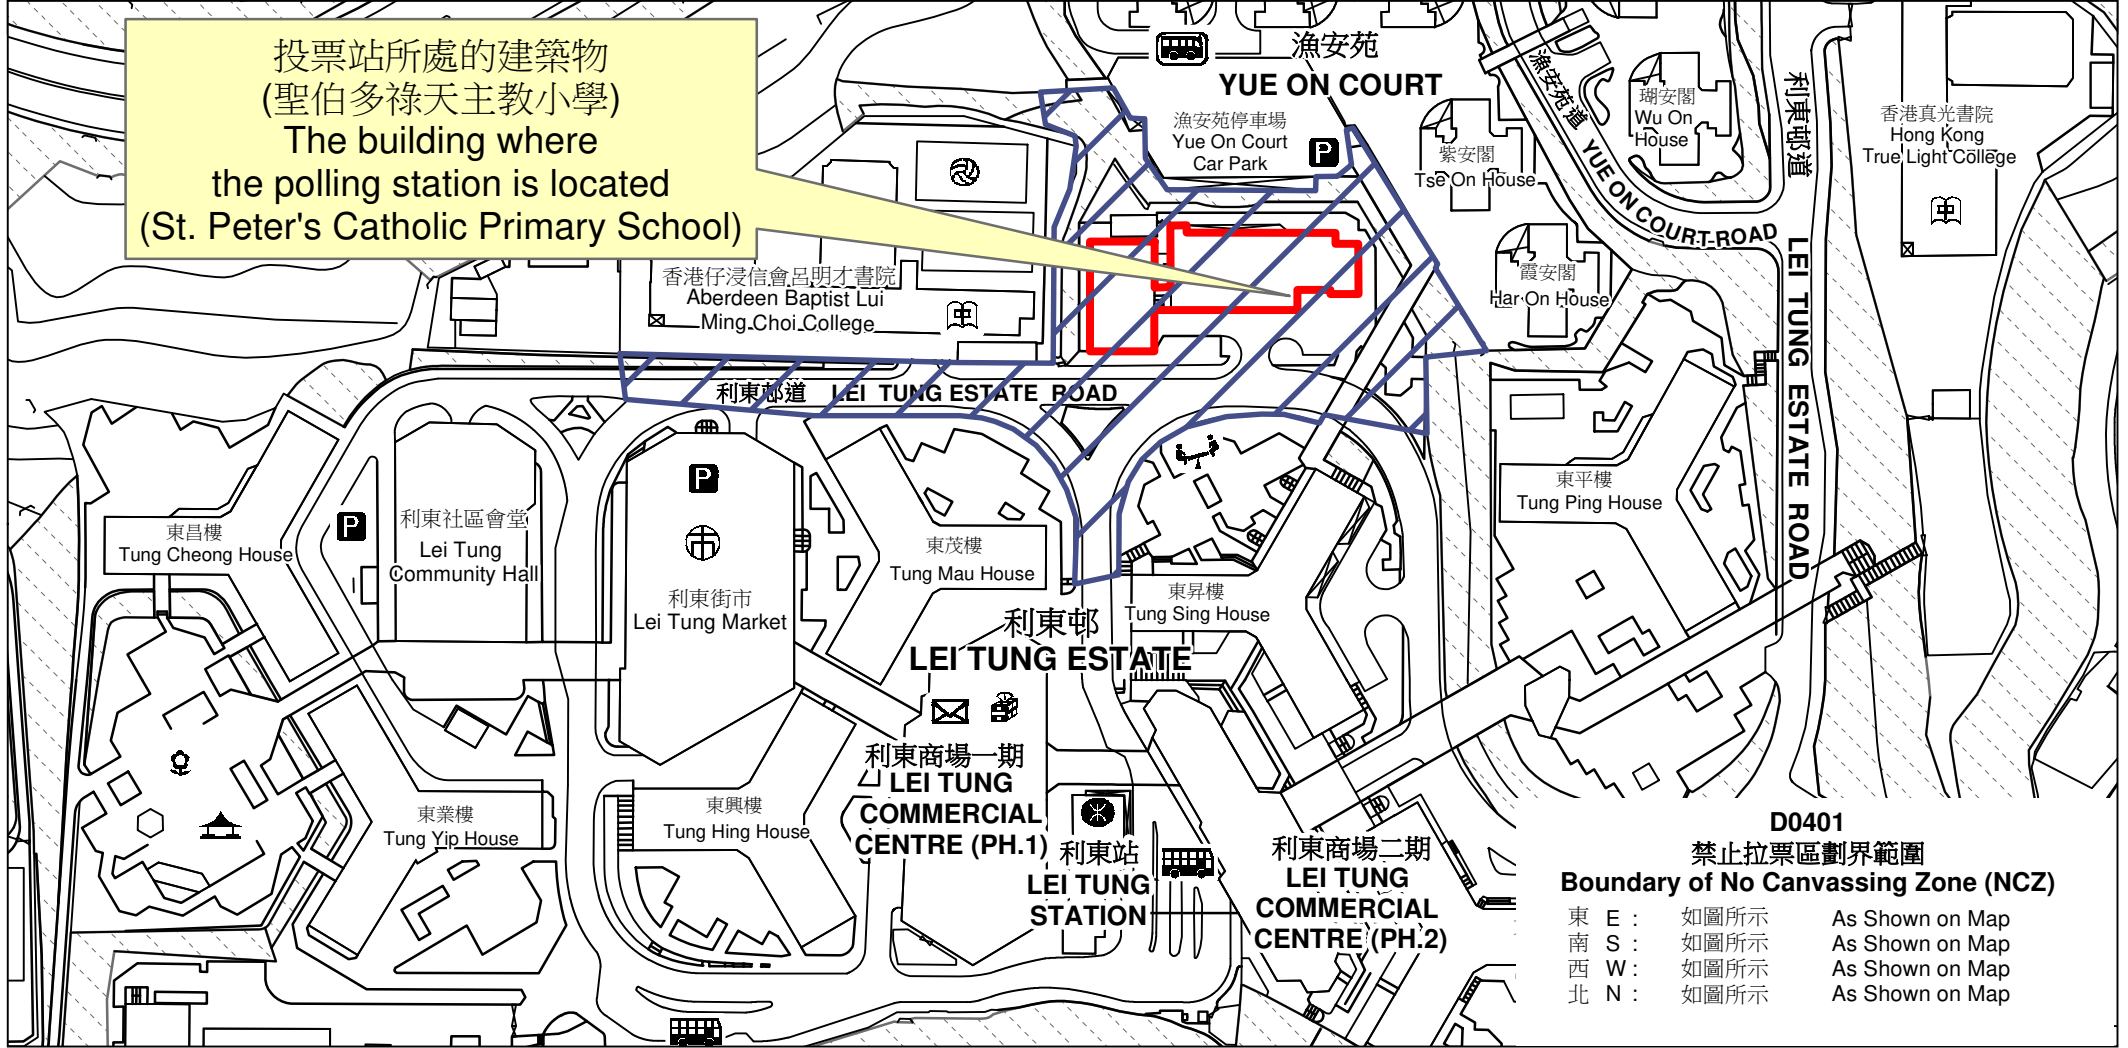

投票站位置圖和禁止拉票區 Polling Station - Location Plan & No Canvassing Zone

投票站編號 Polling Station Code	區議會名稱 Name of District Council	2023年區議會一般選舉區議會地方選區代號及名稱 Code & Name of District Council Geographical Constituency for 2023 District Council Ordinary Election	名稱及地址 Name & Address
D0401	南區 SOUTHERN	D1 南區東南 SOUTHERN DISTRICT SOUTHEAST	聖伯多祿天主教小學 香港鴨脷洲利東邨第2期聖伯多祿天主教小學地下 St. Peter's Catholic Primary School G/F, St. Peter's Catholic Primary School, Phase II, Lei Tung Estate, Ap Lei Chau, Hong Kong

投票站所處的建築物
(聖伯多祿天主教小學)
The building where
the polling station is located
(St. Peter's Catholic Primary School)

D0401
禁止拉票區劃界範圍
Boundary of No Canvassing Zone (NCZ)

東 E :	如圖所示	As Shown on Map
南 S :	如圖所示	As Shown on Map
西 W :	如圖所示	As Shown on Map
北 N :	如圖所示	As Shown on Map

 禁止拉票區
No Canvassing Zone