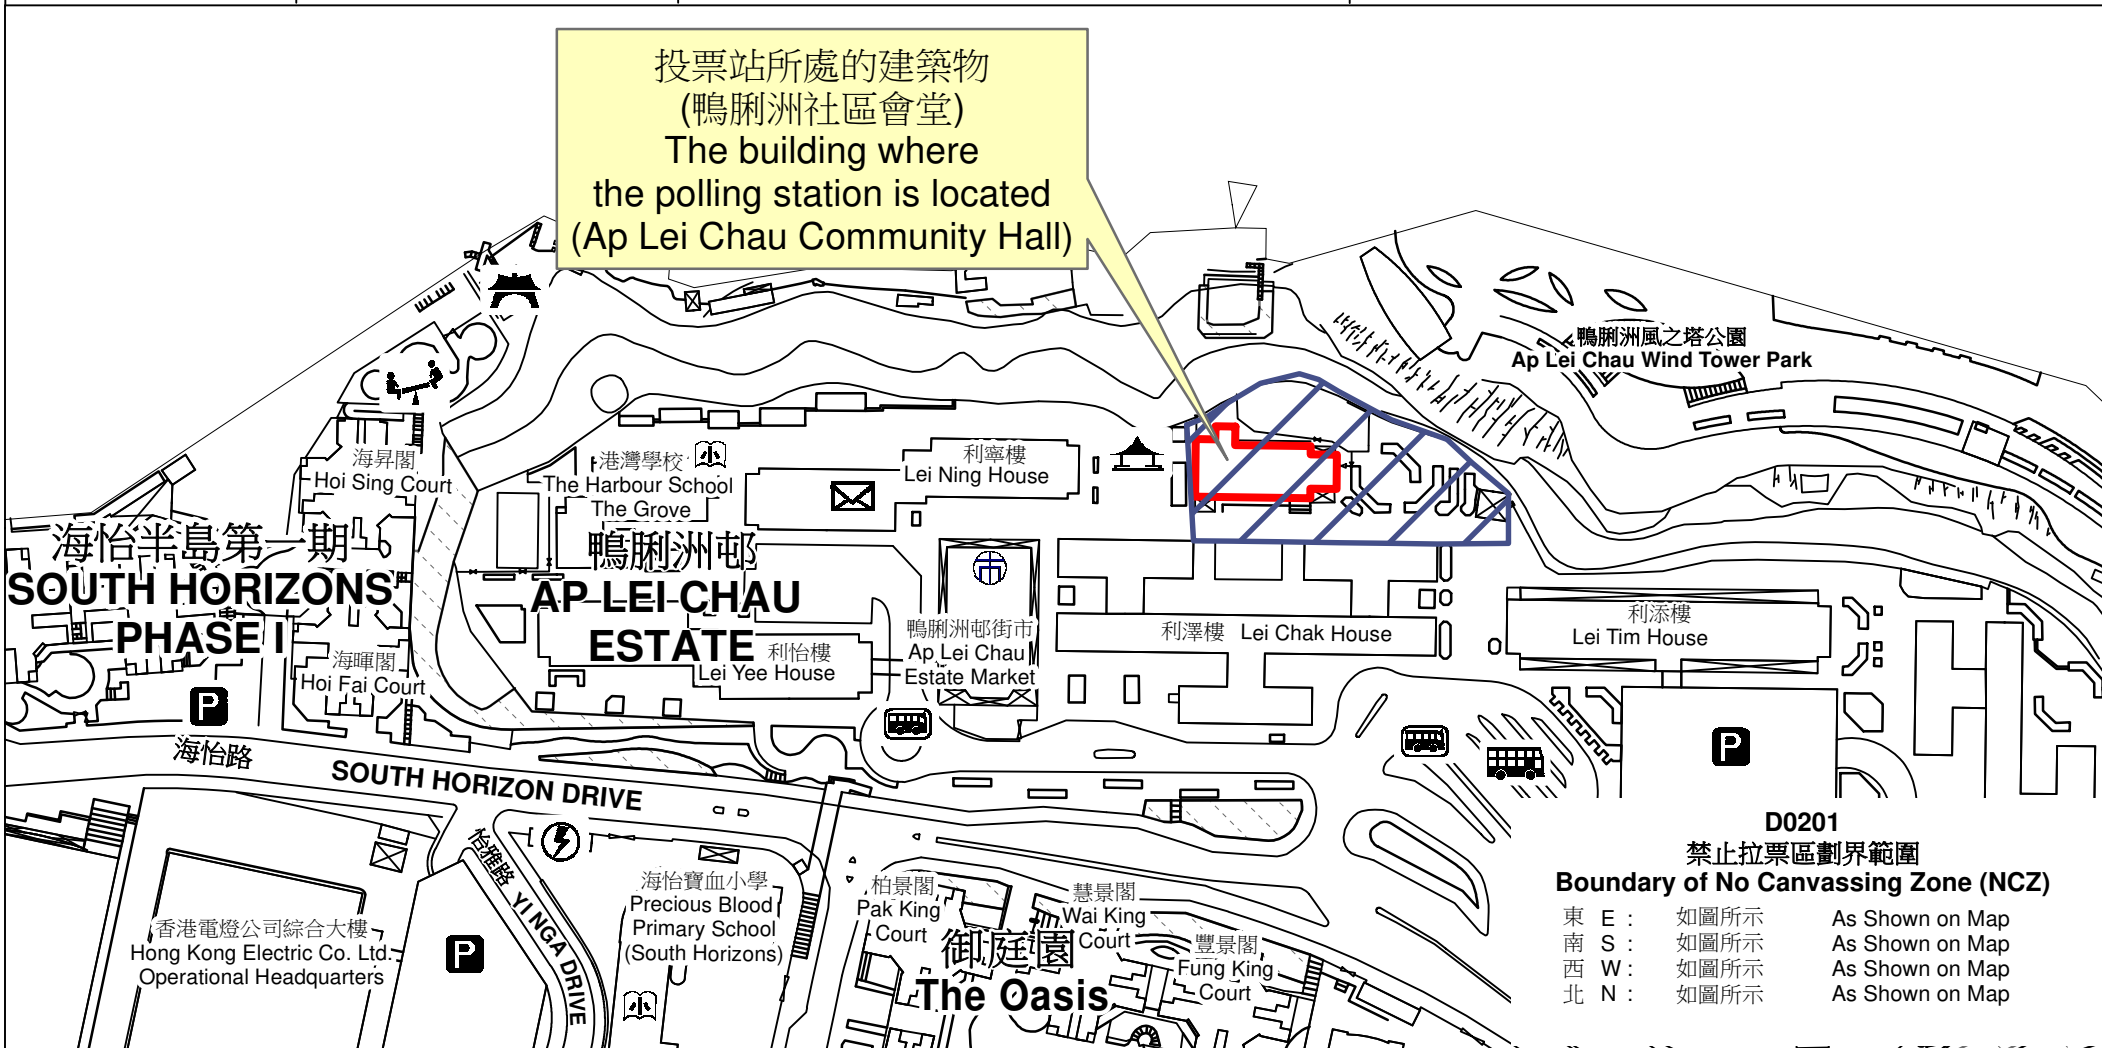

投票站位置圖和禁止拉票區 Polling Station - Location Plan & No Canvassing Zone

投票站編號 Polling Station Code	區議會名稱 Name of District Council	2023年區議會一般選舉區議會地方選區代號及名稱 Code & Name of District Council Geographical Constituency for 2023 District Council Ordinary Election	名稱及地址 Name & Address
D0201	南區 SOUTHERN	D1 南區東南 SOUTHERN DISTRICT SOUTHEAST	鴨脷洲社區會堂 香港鴨脷洲邨鴨脷洲社區會堂地下 Ap Lei Chau Community Hall G/F, Ap Lei Chau Community Hall, Ap Lei Chau Estate, Hong Kong

 禁止拉票區
No Canvassing Zone