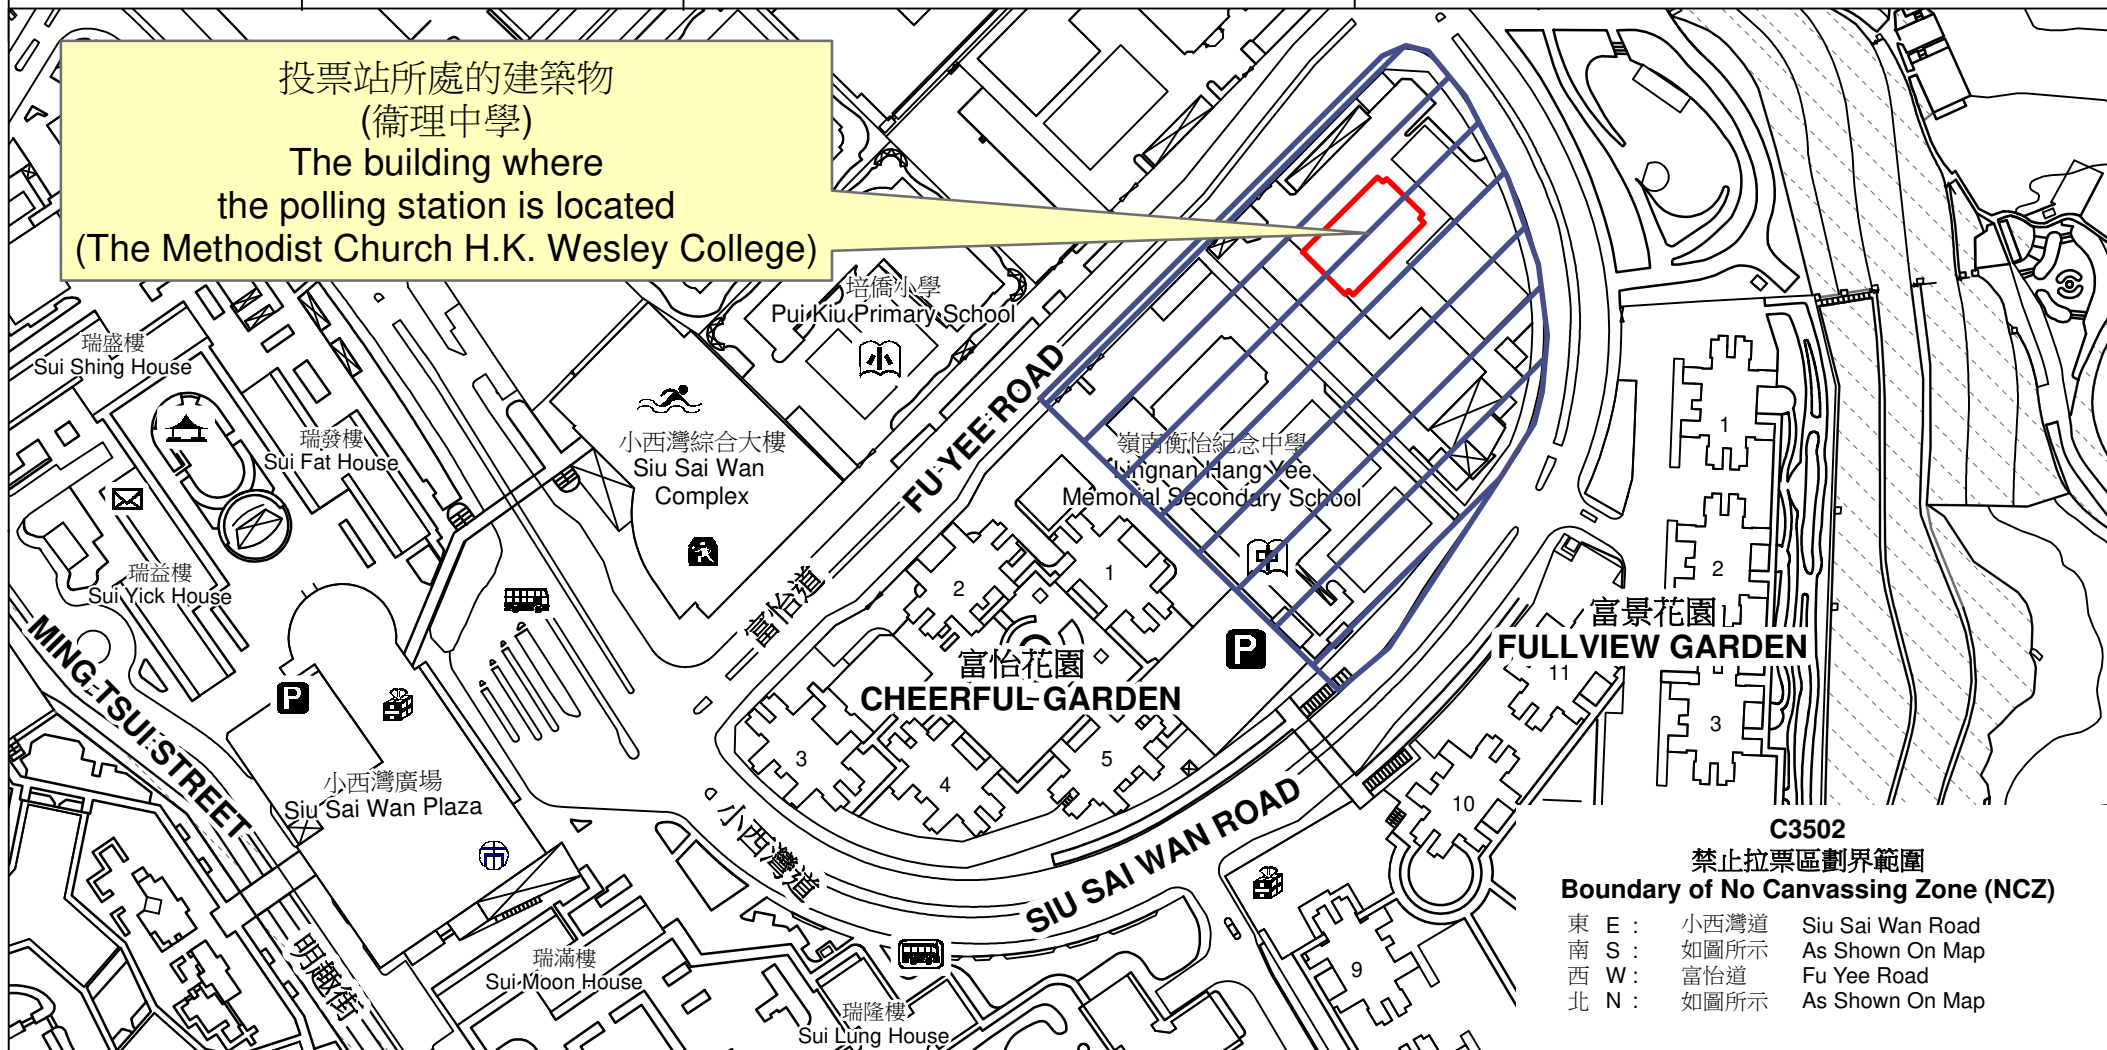

# 投票站位置圖和禁止拉票區 Polling Station - Location Plan & No Canvassing Zone

投票站編號 Polling Station Code	區議會名稱 Name of District Council	2023年區議會一般選舉區議會地方選區代號及名稱 Code & Name of District Council Geographical Constituency for 2023 District Council Ordinary Election	名稱及地址 Name & Address
<b>C3502</b>	<b>東區 EASTERN</b>	<b>C3 柴灣 CHAI WAN</b>	衛理中學 香港柴灣小西灣道33號地下 <b>The Methodist Church H.K. Wesley College</b> G/F, 33 Siu Sai Wan Road, Chai Wan, Hong Kong

投票站所處的建築物  
(衛理中學)  
The building where  
the polling station is located  
(The Methodist Church H.K. Wesley College)

**C3502**  
禁止拉票區劃界範圍  
**Boundary of No Canvassing Zone (NCZ)**

東 E :	小西灣道	Siu Sai Wan Road
南 S :	如圖所示	As Shown On Map
西 W :	富怡道	Fu Yee Road
北 N :	如圖所示	As Shown On Map

 禁止拉票區  
No Canvassing Zone