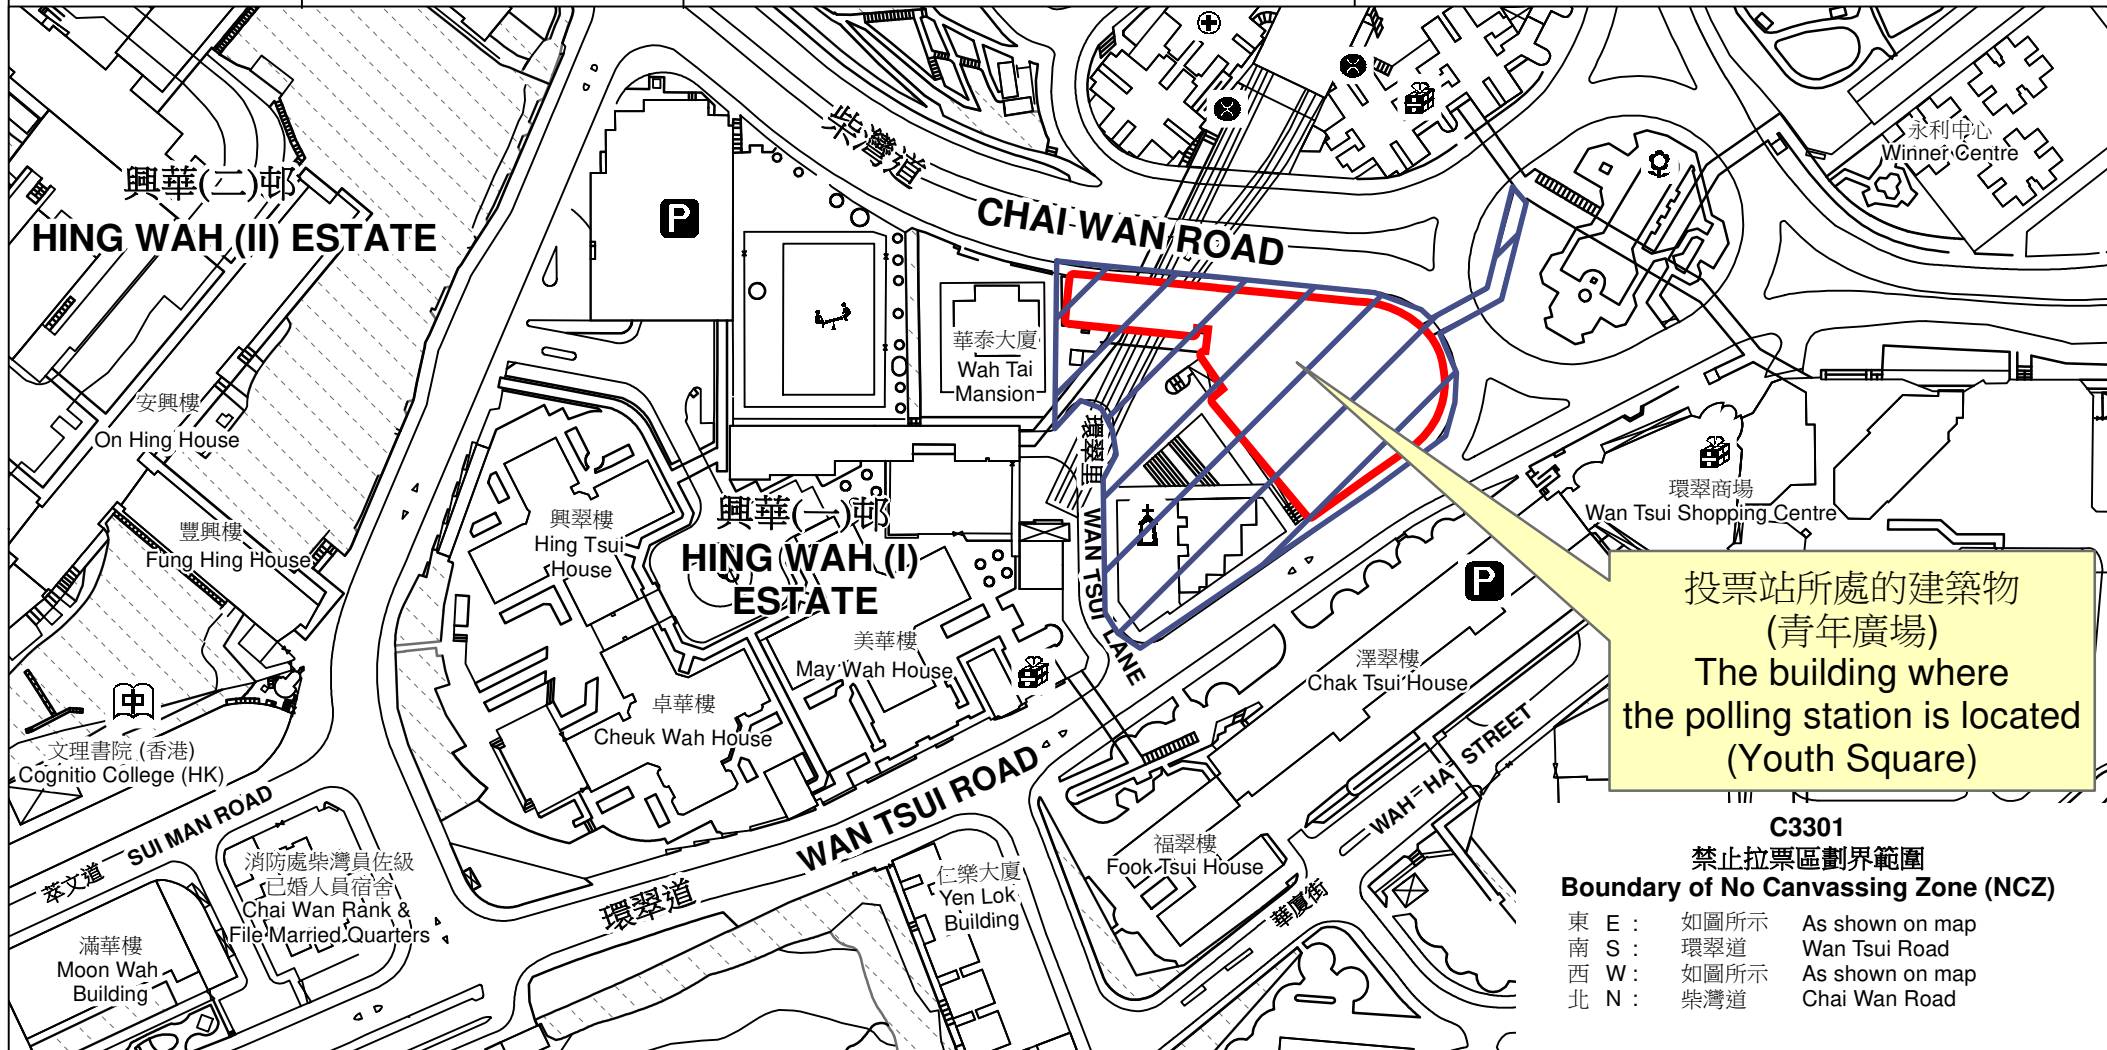

投票站位置圖和禁止拉票區 Polling Station - Location Plan & No Canvassing Zone

投票站編號 Polling Station Code	區議會名稱 Name of District Council	2023年區議會一般選舉區議會地方選區代號及名稱 Code & Name of District Council Geographical Constituency for 2023 District Council Ordinary Election	名稱及地址 Name & Address
C3301	東區 EASTERN	C3 柴灣 CHAI WAN	青年廣場 香港柴灣柴灣道238號2樓 Youth Square 2/F, 238 Chai Wan Road, Chai Wan, Hong Kong

投票站所處的建築物
(青年廣場)
The building where
the polling station is located
(Youth Square)

C3301
禁止拉票區劃界範圍
Boundary of No Canvassing Zone (NCZ)

東 E :	如圖所示	As shown on map
南 S :	環翠道	Wan Tsui Road
西 W :	如圖所示	As shown on map
北 N :	柴灣道	Chai Wan Road

 禁止拉票區
No Canvassing Zone