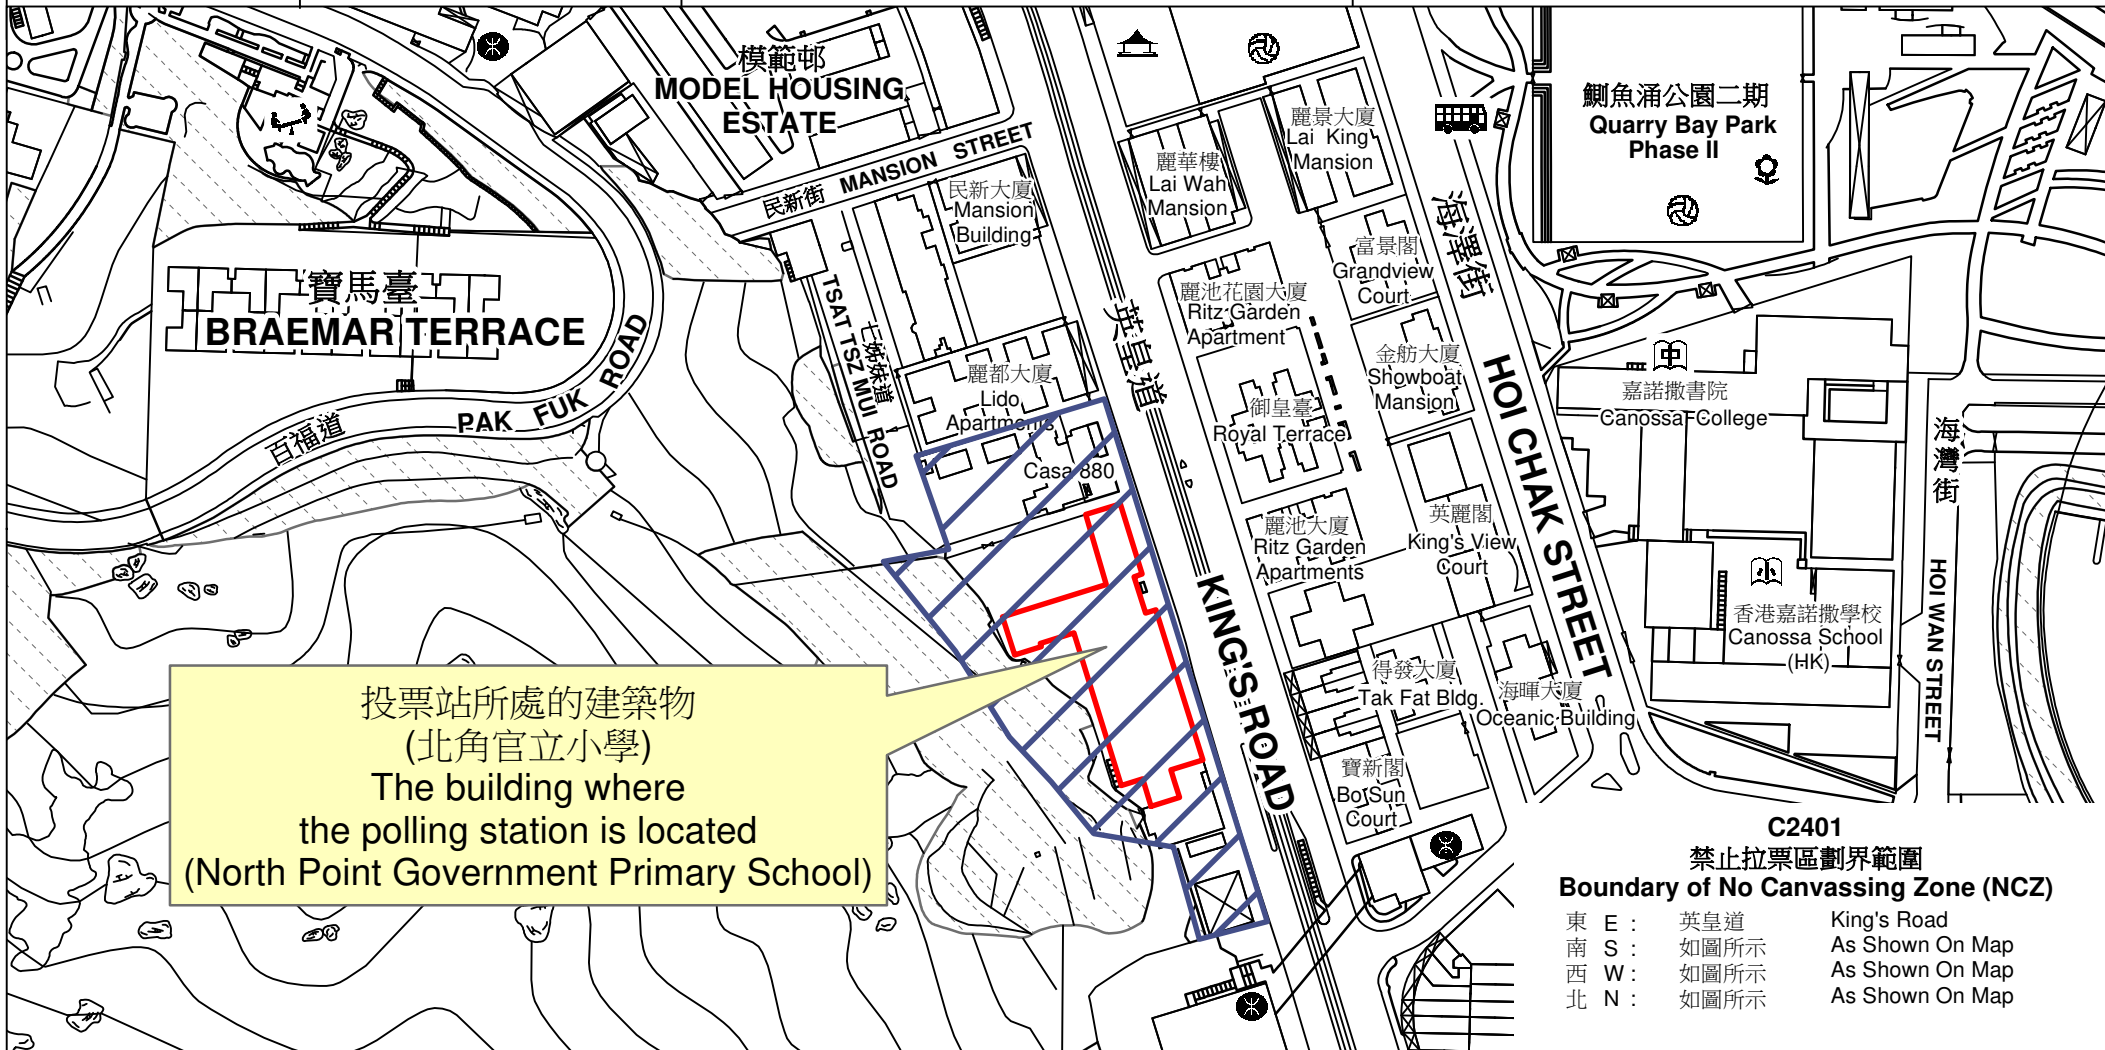

# 投票站位置圖和禁止拉票區 Polling Station - Location Plan & No Canvassing Zone

投票站編號 Polling Station Code	區議會名稱 Name of District Council	2023年區議會一般選舉區議會地方選區代號及名稱 Code & Name of District Council Geographical Constituency for 2023 District Council Ordinary Election	名稱及地址 Name & Address
<b>C2401</b>	<b>東區 EASTERN</b>	<b>C1 太北 TAI PAK</b>	北角官立小學 香港鰂魚涌英皇道888號地下 <b>North Point Government Primary School</b> G/F, 888 King's Road, Quarry Bay, Hong Kong

投票站所處的建築物  
(北角官立小學)  
The building where  
the polling station is located  
(North Point Government Primary School)

**C2401**  
**禁止拉票區劃界範圍**  
**Boundary of No Canvassing Zone (NCZ)**  
東 E : 英皇道 King's Road  
南 S : 如圖所示 As Shown On Map  
西 W : 如圖所示 As Shown On Map  
北 N : 如圖所示 As Shown On Map

 禁止拉票區  
No Canvassing Zone