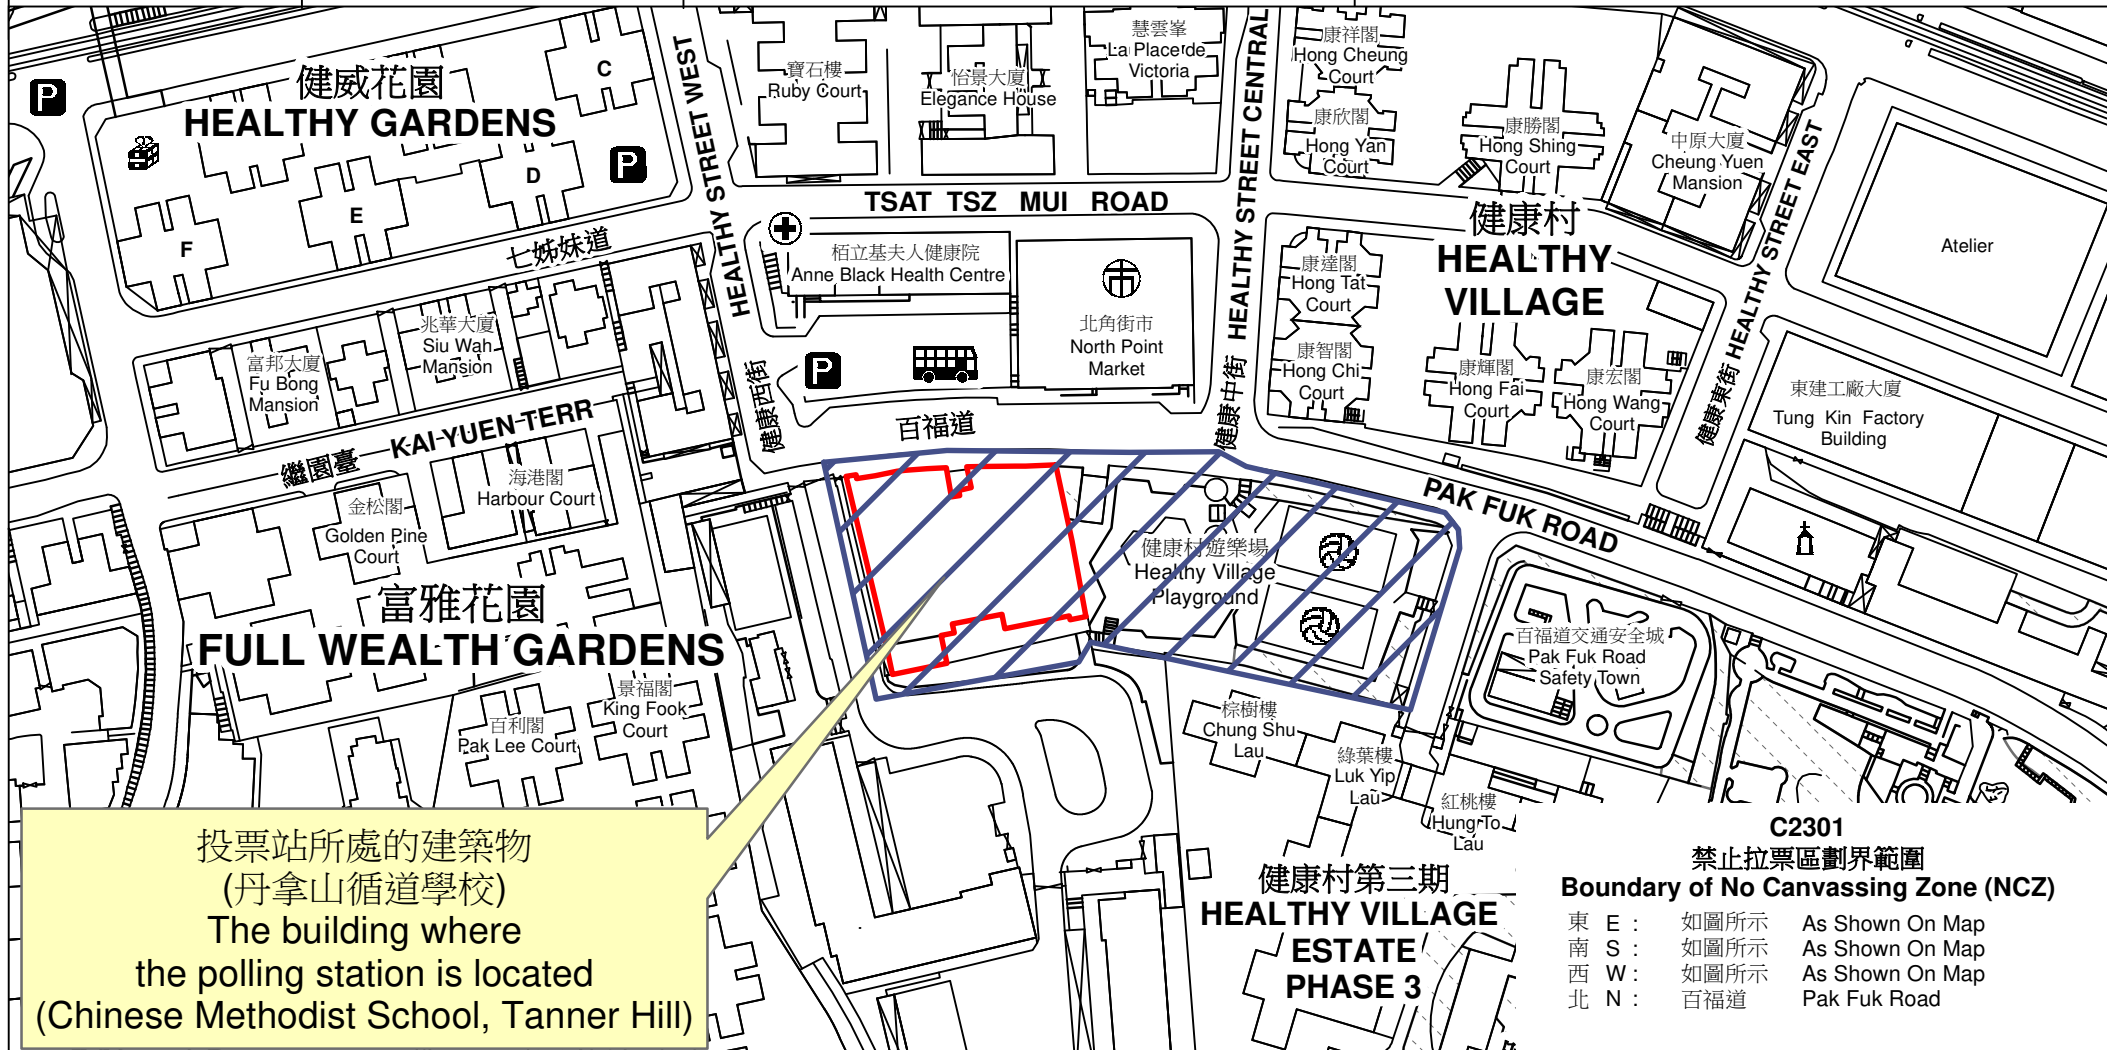

投票站位置圖和禁止拉票區 Polling Station - Location Plan & No Canvassing Zone

投票站編號 Polling Station Code	區議會名稱 Name of District Council	2023年區議會一般選舉區議會地方選區代號及名稱 Code & Name of District Council Geographical Constituency for 2023 District Council Ordinary Election	名稱及地址 Name & Address
C2301	東區 EASTERN	C1 太北 TAI PAK	丹拿山循道學校 香港北角百福道4號地下 Chinese Methodist School, Tanner Hill G/F, 4 Pak Fuk Road, North Point, Hong Kong

投票站所處的建築物
(丹拿山循道學校)
The building where
the polling station is located
(Chinese Methodist School, Tanner Hill)

C2301
禁止拉票區劃界範圍
Boundary of No Canvassing Zone (NCZ)

東 E :	如圖所示	As Shown On Map
南 S :	如圖所示	As Shown On Map
西 W :	如圖所示	As Shown On Map
北 N :	百福道	Pak Fuk Road

 禁止拉票區
No Canvassing Zone