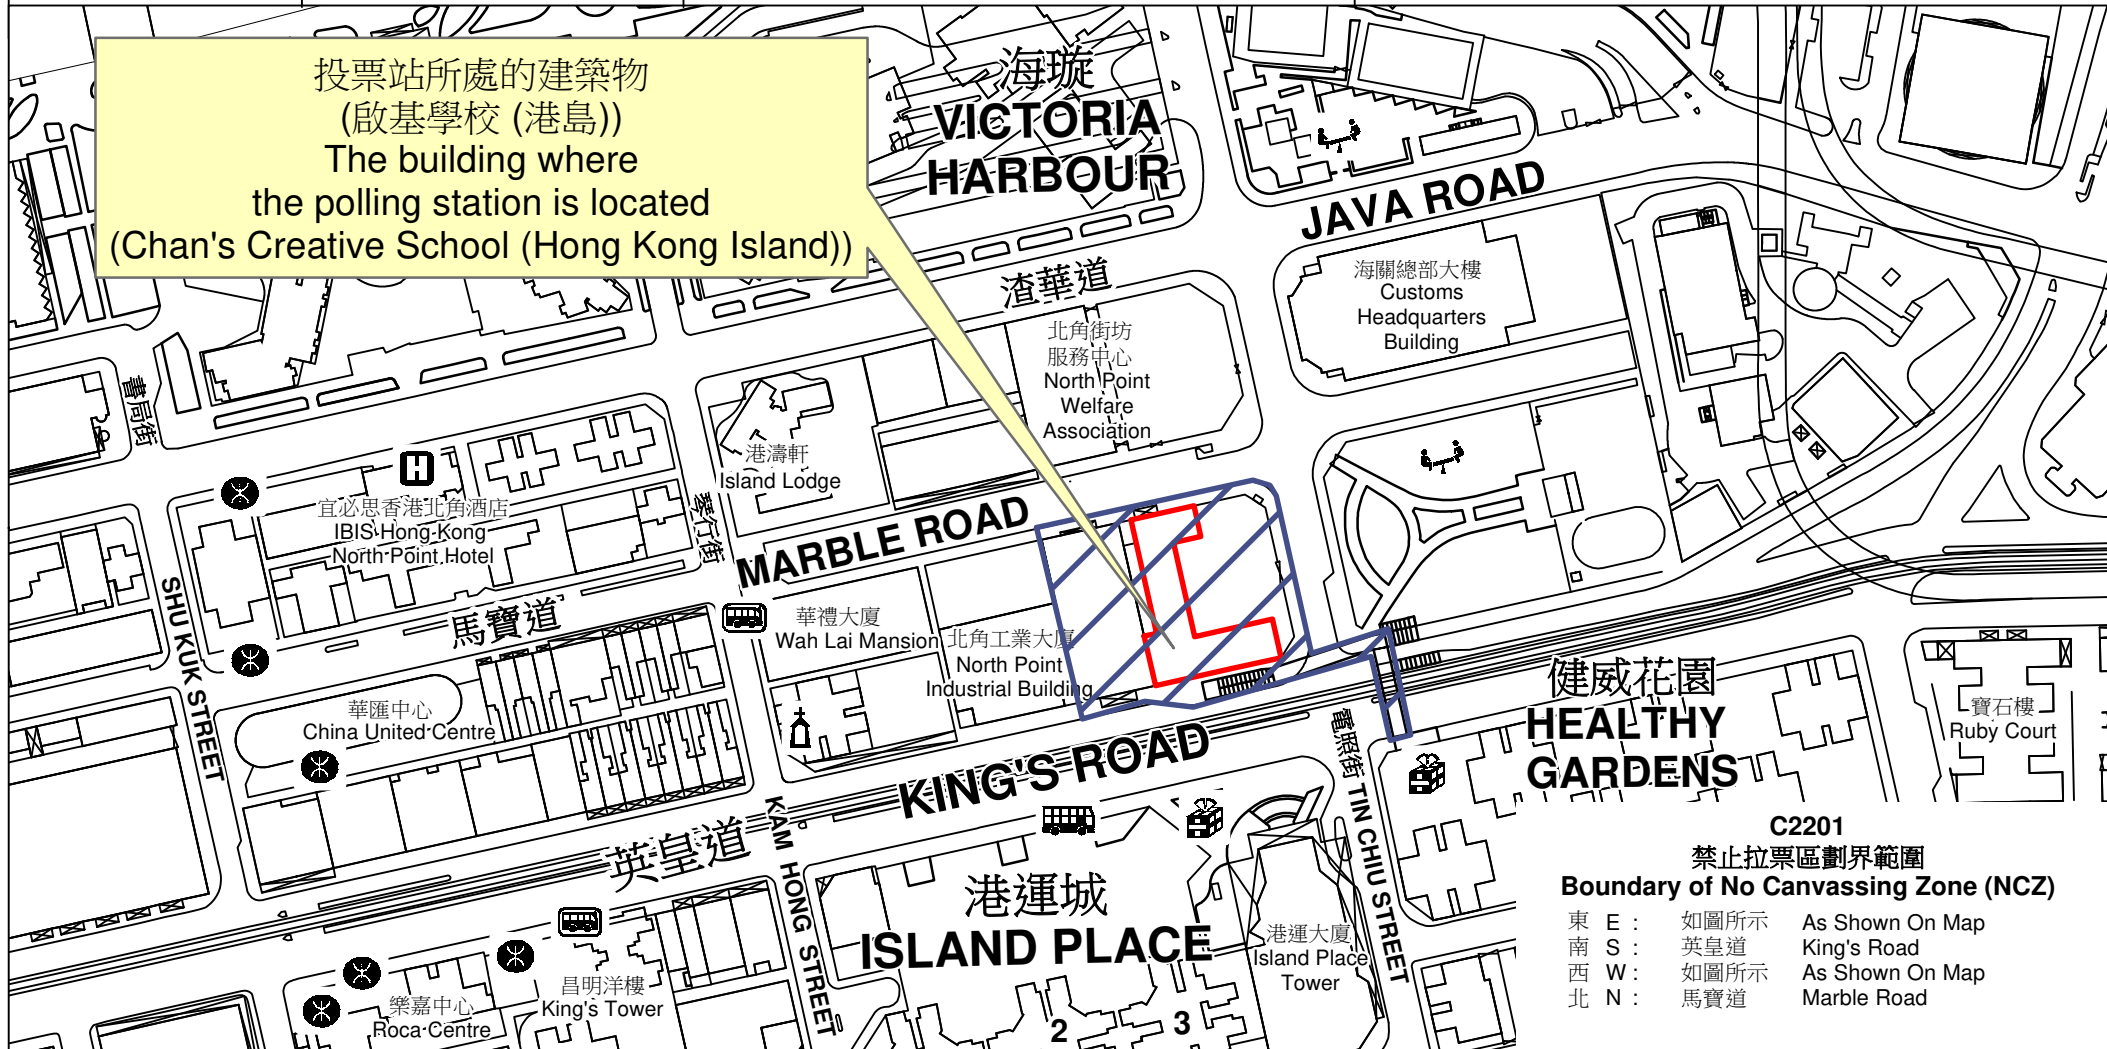

投票站位置圖和禁止拉票區 Polling Station - Location Plan & No Canvassing Zone

投票站編號 Polling Station Code	區議會名稱 Name of District Council	2023年區議會一般選舉區議會地方選區代號及名稱 Code & Name of District Council Geographical Constituency for 2023 District Council Ordinary Election	名稱及地址 Name & Address
C2201	東區 EASTERN	C1 太北 TAI PAK	啟基學校 (港島) 香港北角馬寶道82號地下 Chan's Creative School (Hong Kong Island) G/F, 82 Marble Road, North Point, Hong Kong

投票站所處的建築物
(啟基學校 (港島))
The building where
the polling station is located
(Chan's Creative School (Hong Kong Island))

C2201
禁止拉票區劃界範圍
Boundary of No Canvassing Zone (NCZ)

東 E :	如圖所示	As Shown On Map
南 S :	英皇道	King's Road
西 W :	如圖所示	As Shown On Map
北 N :	馬寶道	Marble Road

 禁止拉票區
No Canvassing Zone