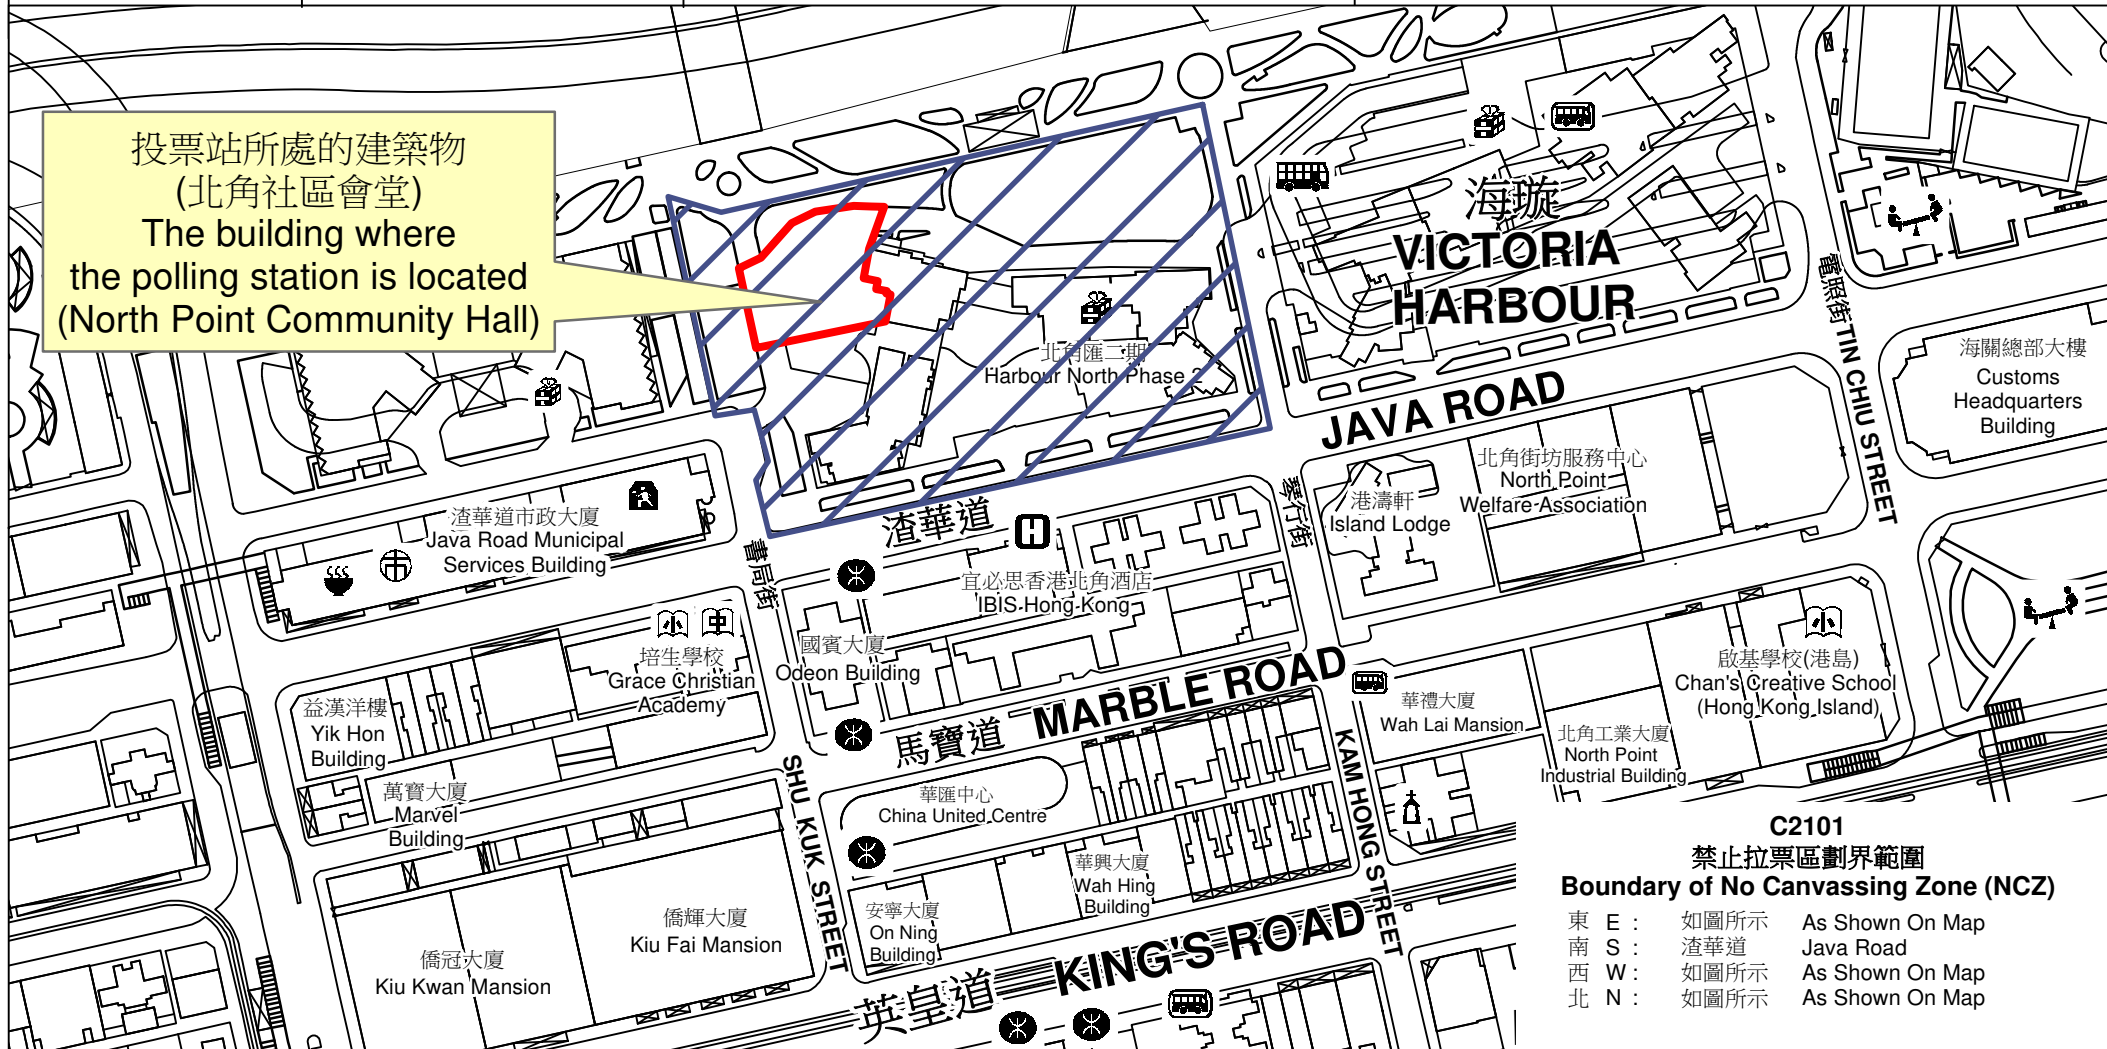

# 投票站位置圖和禁止拉票區 Polling Station - Location Plan & No Canvassing Zone

投票站編號 Polling Station Code	區議會名稱 Name of District Council	2023年區議會一般選舉區議會地方選區代號及名稱 Code & Name of District Council Geographical Constituency for 2023 District Council Ordinary Election	名稱及地址 Name & Address
<b>C2101</b>	<b>東區 EASTERN</b>	<b>C1 太北 TAI PAK</b>	北角社區會堂 香港北角渣華道123號1樓 <b>North Point Community Hall</b> 1/F, 123 Java Road, North Point, Hong Kong

投票站所處的建築物  
(北角社區會堂)  
The building where  
the polling station is located  
(North Point Community Hall)

**C2101**  
**禁止拉票區劃界範圍**  
**Boundary of No Canvassing Zone (NCZ)**

東 E :	如圖所示	As Shown On Map
南 S :	渣華道	Java Road
西 W :	如圖所示	As Shown On Map
北 N :	如圖所示	As Shown On Map

 禁止拉票區  
No Canvassing Zone