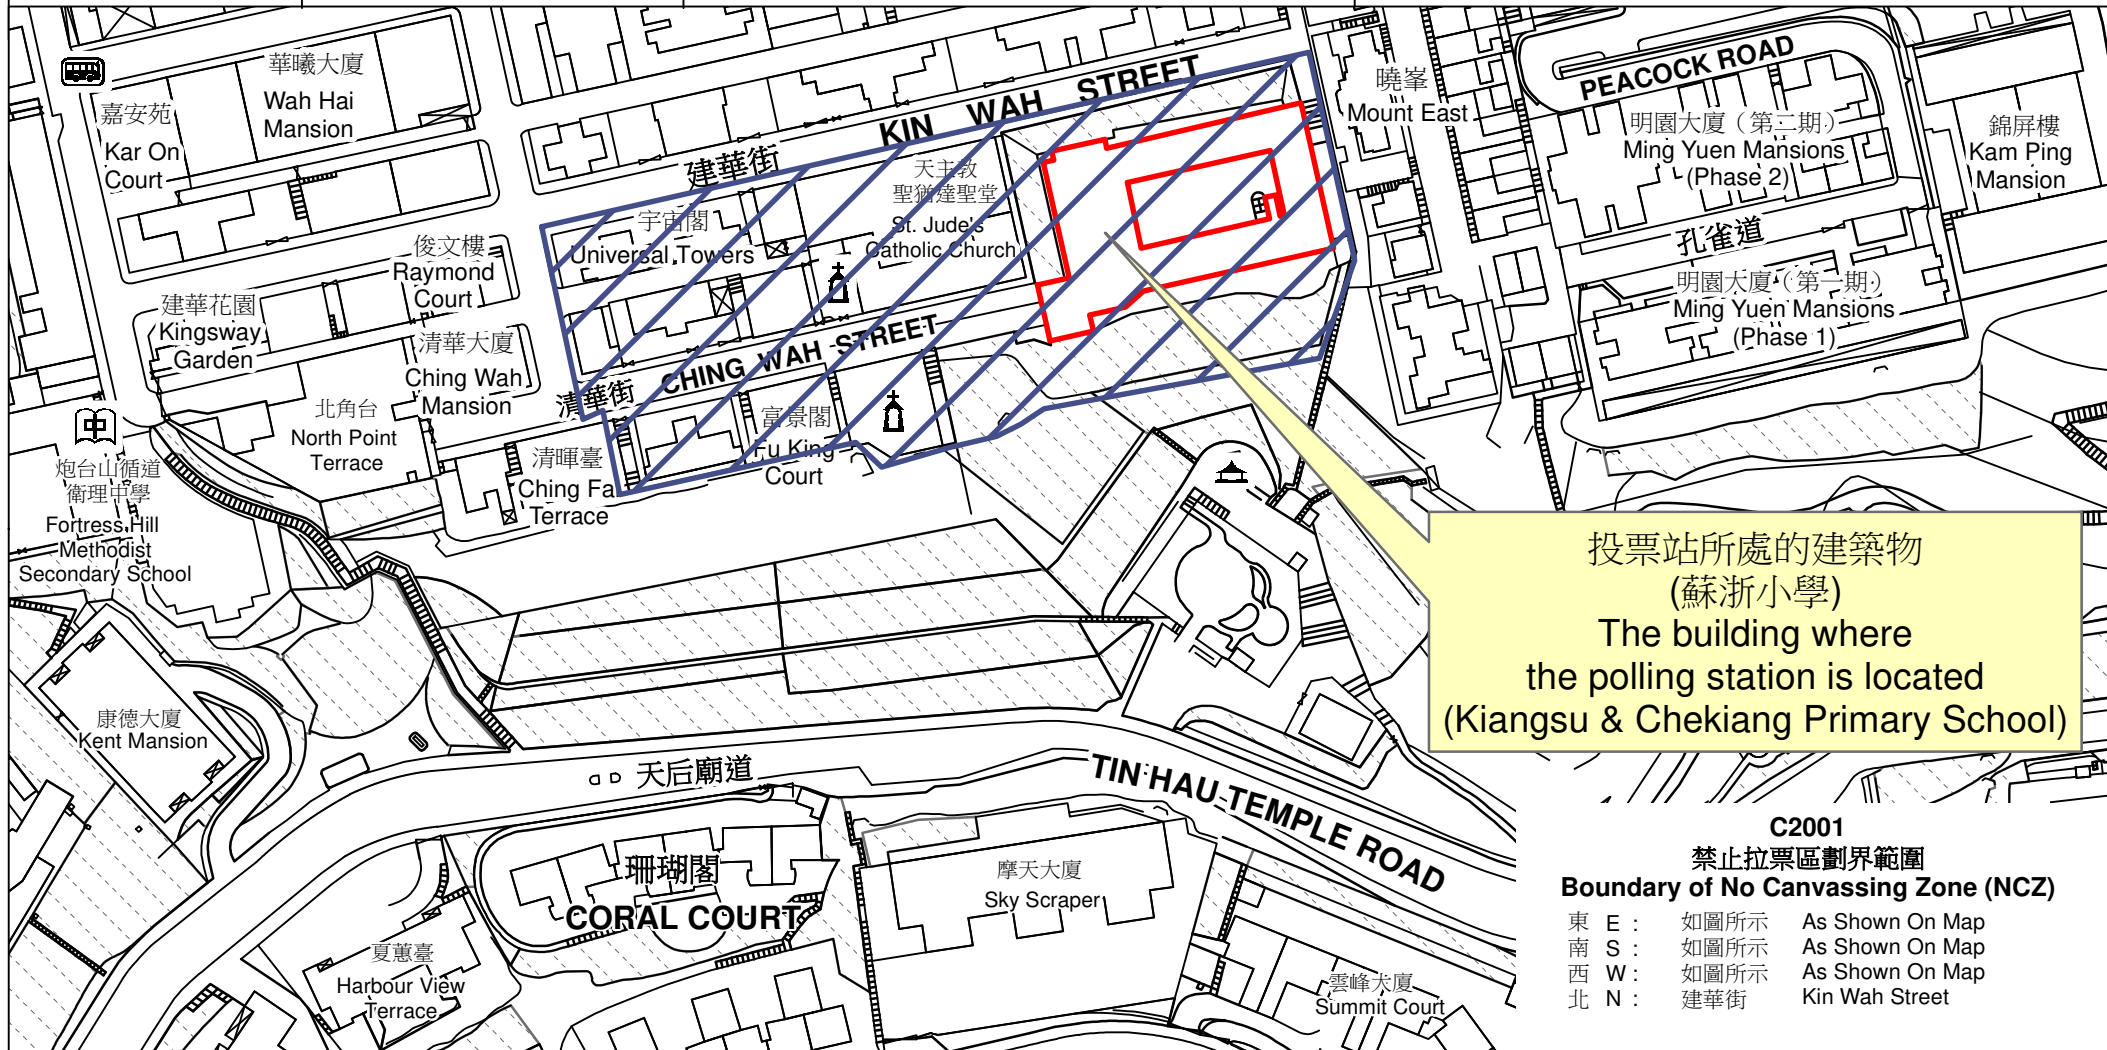

投票站位置圖和禁止拉票區 Polling Station - Location Plan & No Canvassing Zone

投票站編號 Polling Station Code	區議會名稱 Name of District Council	2023年區議會一般選舉區議會地方選區代號及名稱 Code & Name of District Council Geographical Constituency for 2023 District Council Ordinary Election	名稱及地址 Name & Address
C2001	東區 EASTERN	C1 太北 TAI PAK	蘇浙小學 香港北角清華街30號地下 Kiangsu & Chekiang Primary School G/F, 30 Ching Wah Street, North Point, Hong Kong

投票站所處的建築物
(蘇浙小學)
The building where
the polling station is located
(Kiangsu & Chekiang Primary School)

C2001
禁止拉票區劃界範圍
Boundary of No Canvassing Zone (NCZ)

東 E :	如圖所示	As Shown On Map
南 S :	如圖所示	As Shown On Map
西 W :	如圖所示	As Shown On Map
北 N :	建華街	Kin Wah Street

 禁止拉票區
No Canvassing Zone