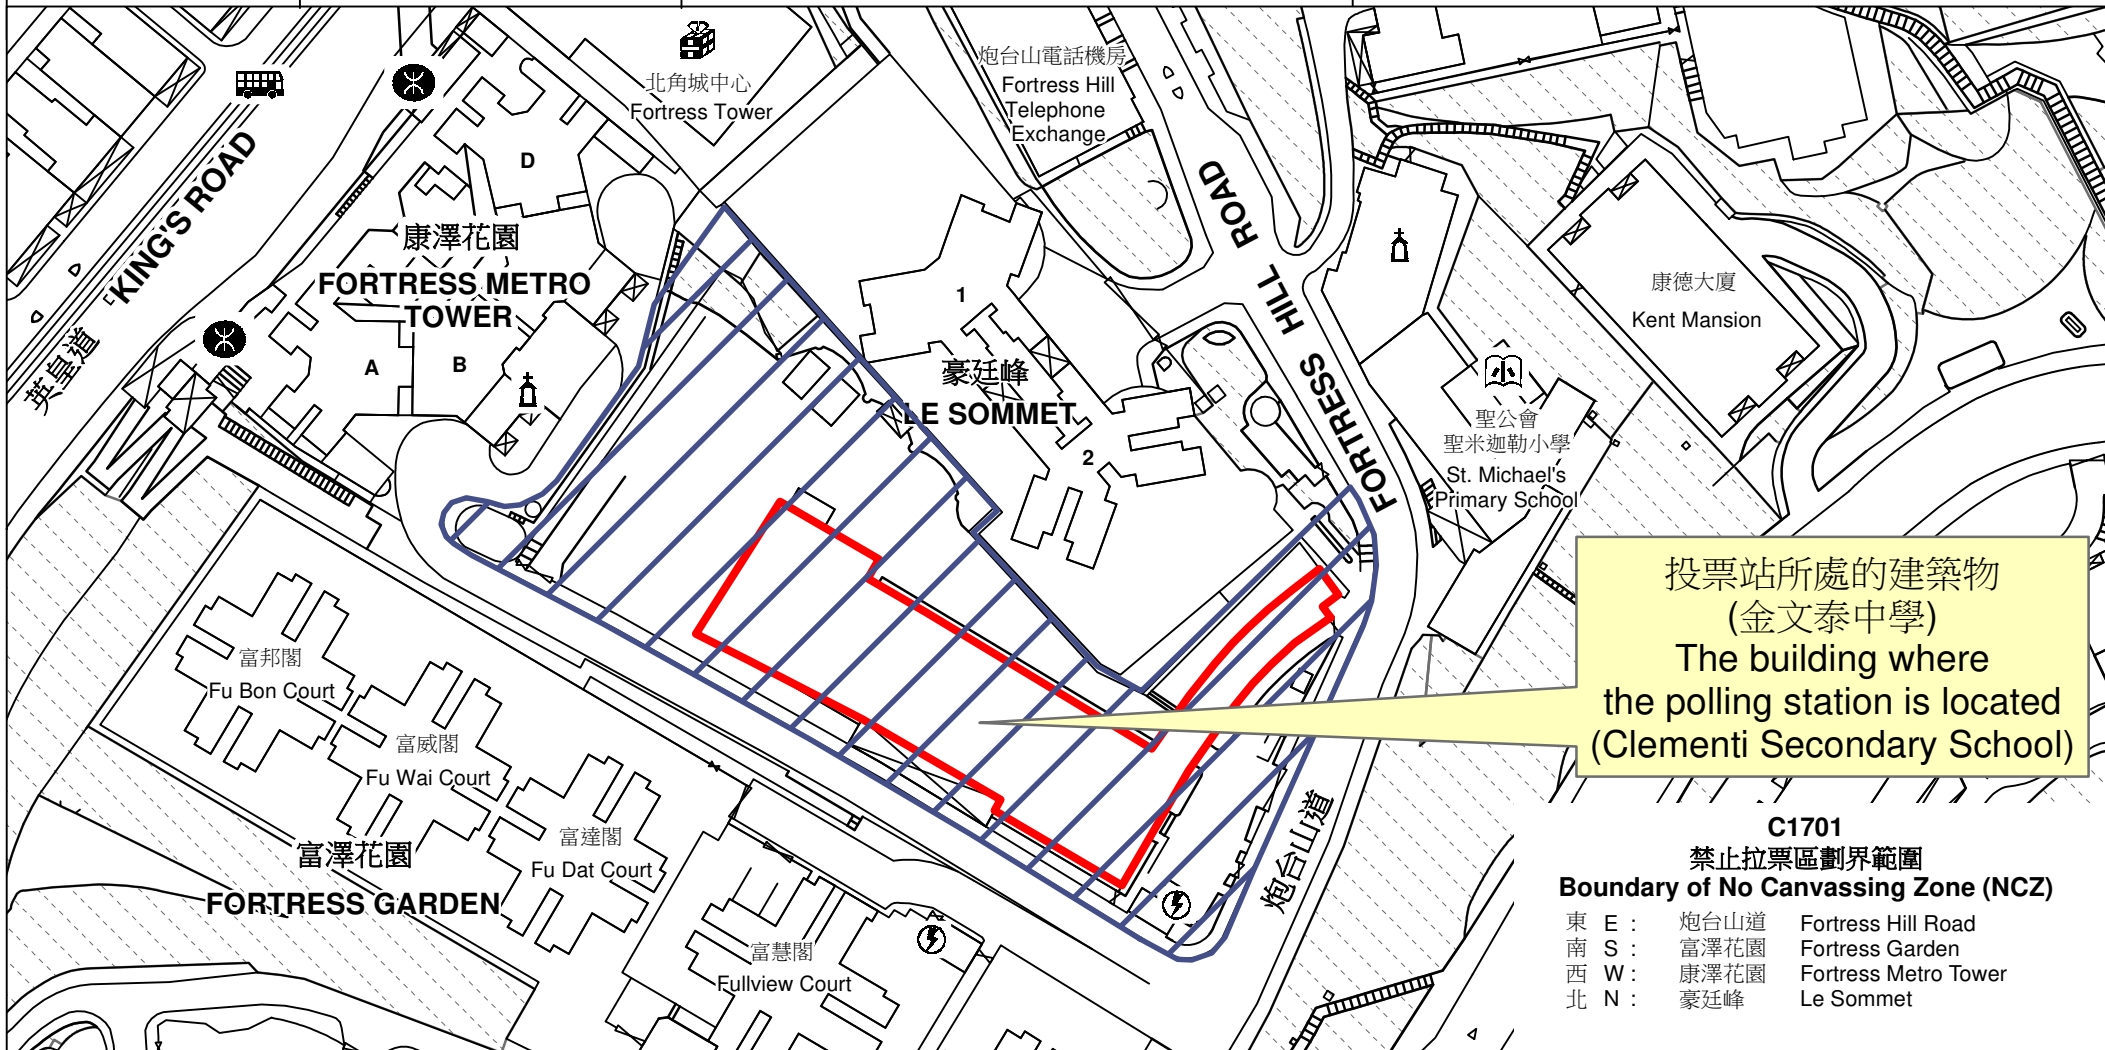

# 投票站位置圖和禁止拉票區 Polling Station - Location Plan & No Canvassing Zone

投票站編號 Polling Station Code	區議會名稱 Name of District Council	2023年區議會一般選舉區議會地方選區代號及名稱 Code & Name of District Council Geographical Constituency for 2023 District Council Ordinary Election	名稱及地址 Name & Address
<b>C1701</b>	<b>東區 EASTERN</b>	<b>C1 太北 TAI PAK</b>	金文泰中學 香港北角炮台山道30號地下 <b>Clementi Secondary School</b> G/F, 30 Fortress Hill Road, North Point, Hong Kong

投票站所處的建築物  
(金文泰中學)  
The building where  
the polling station is located  
(Clementi Secondary School)

**C1701**  
**禁止拉票區劃界範圍**  
**Boundary of No Canvassing Zone (NCZ)**

東 E :	炮台山道	Fortress Hill Road
南 S :	富澤花園	Fortress Garden
西 W :	康澤花園	Fortress Metro Tower
北 N :	豪廷峰	Le Sommet

 禁止拉票區  
No Canvassing Zone