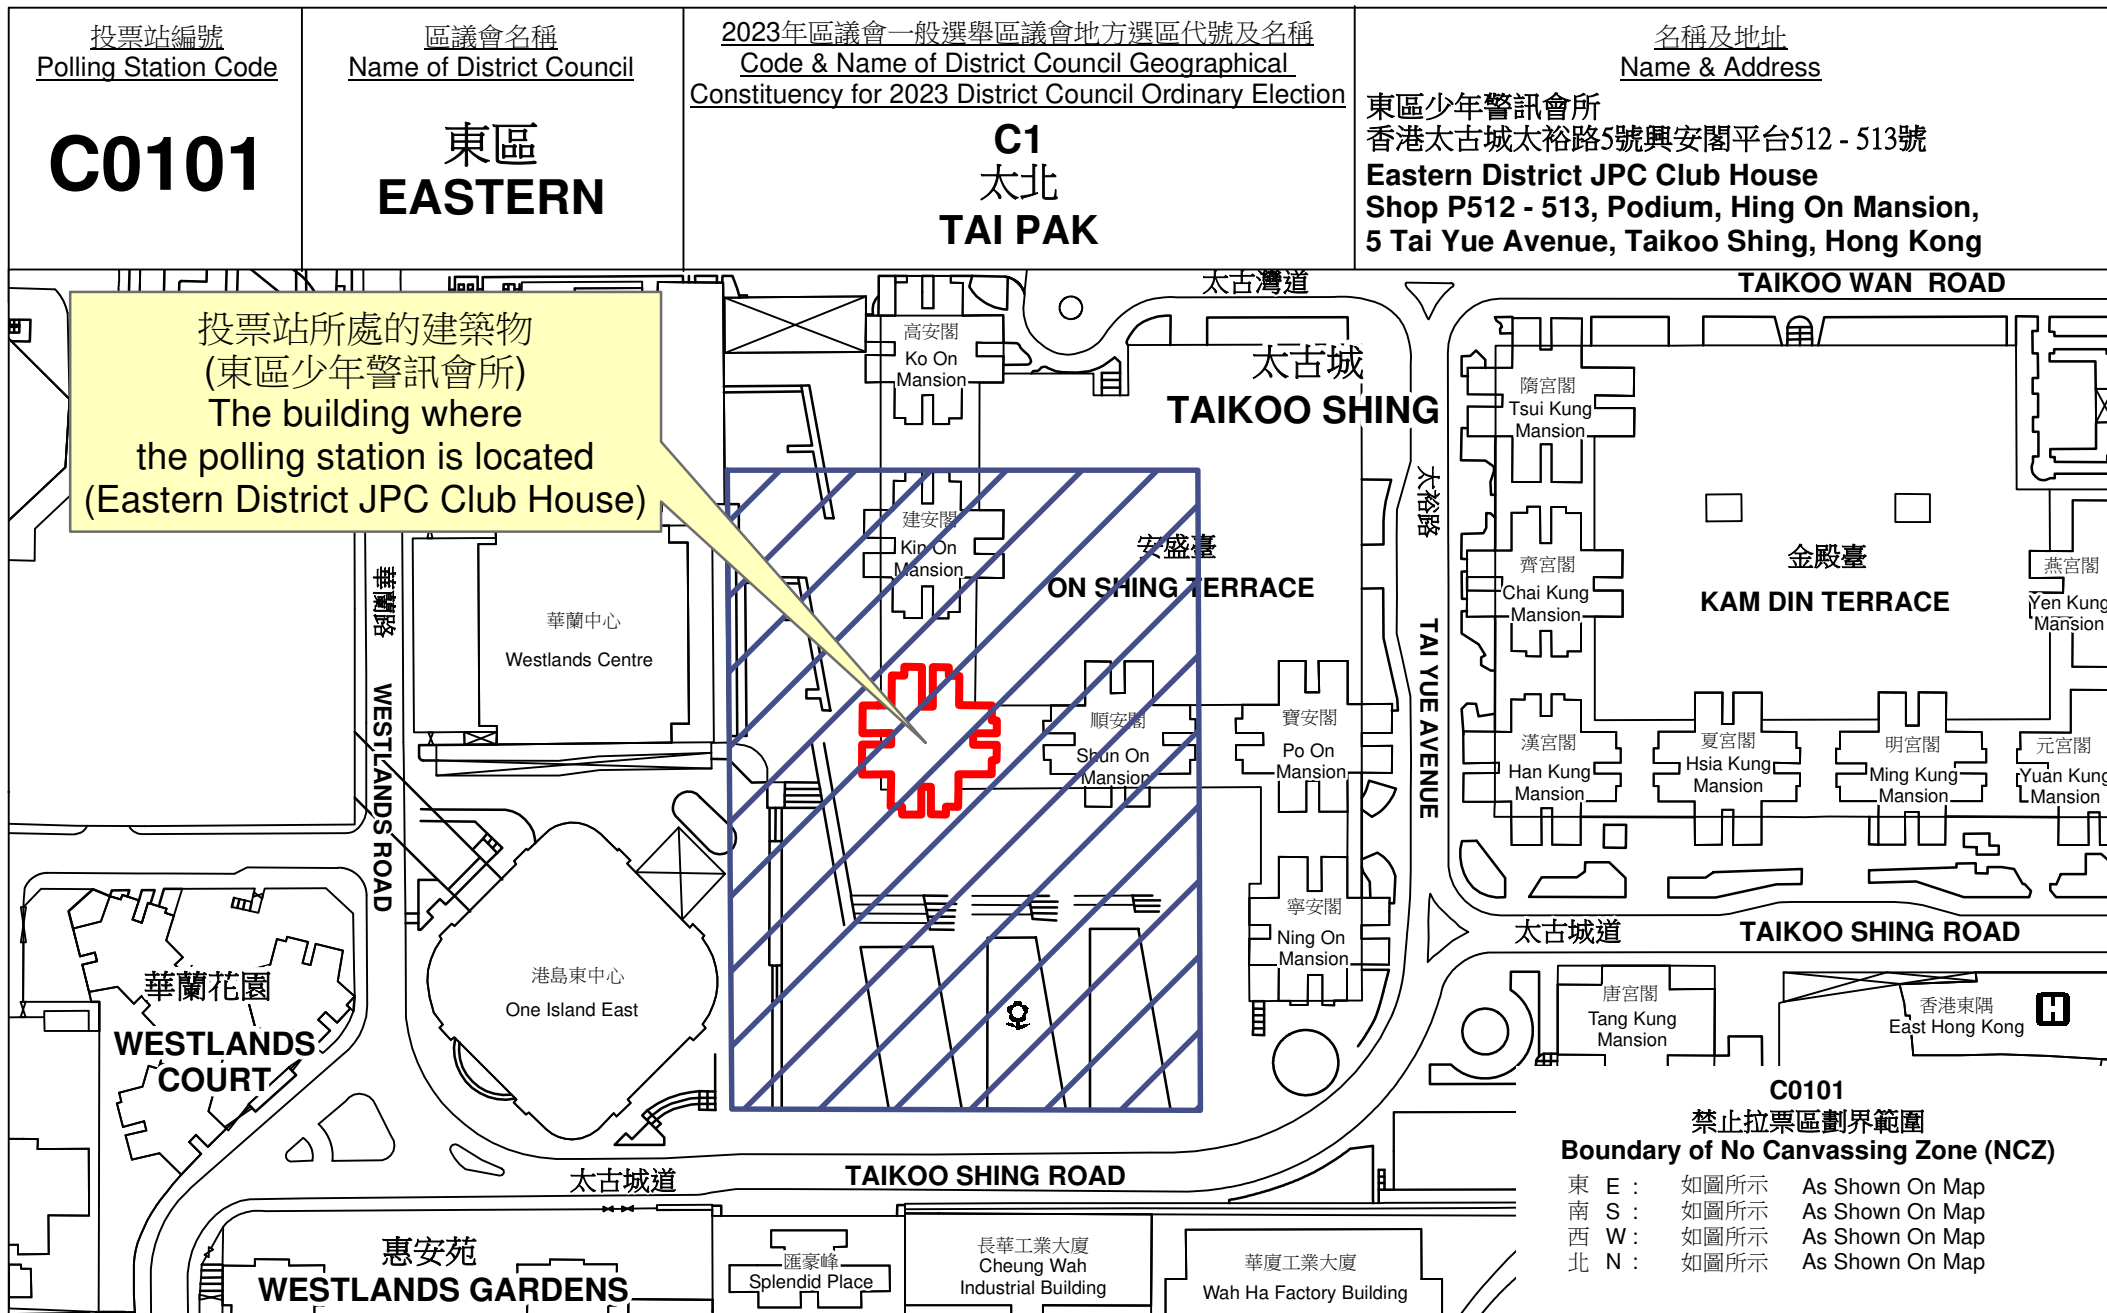

投票站位置圖和禁止拉票區 Polling Station - Location Plan & No Canvassing Zone

投票站所處的建築物
(東區少年警訊會所)
The building where
the polling station is located
(Eastern District JPC Club House)

C0101
禁止拉票區劃界範圍
Boundary of No Canvassing Zone (NCZ)

東 E :	如圖所示	As Shown On Map
南 S :	如圖所示	As Shown On Map
西 W :	如圖所示	As Shown On Map
北 N :	如圖所示	As Shown On Map

禁止拉票區
No Canvassing Zone