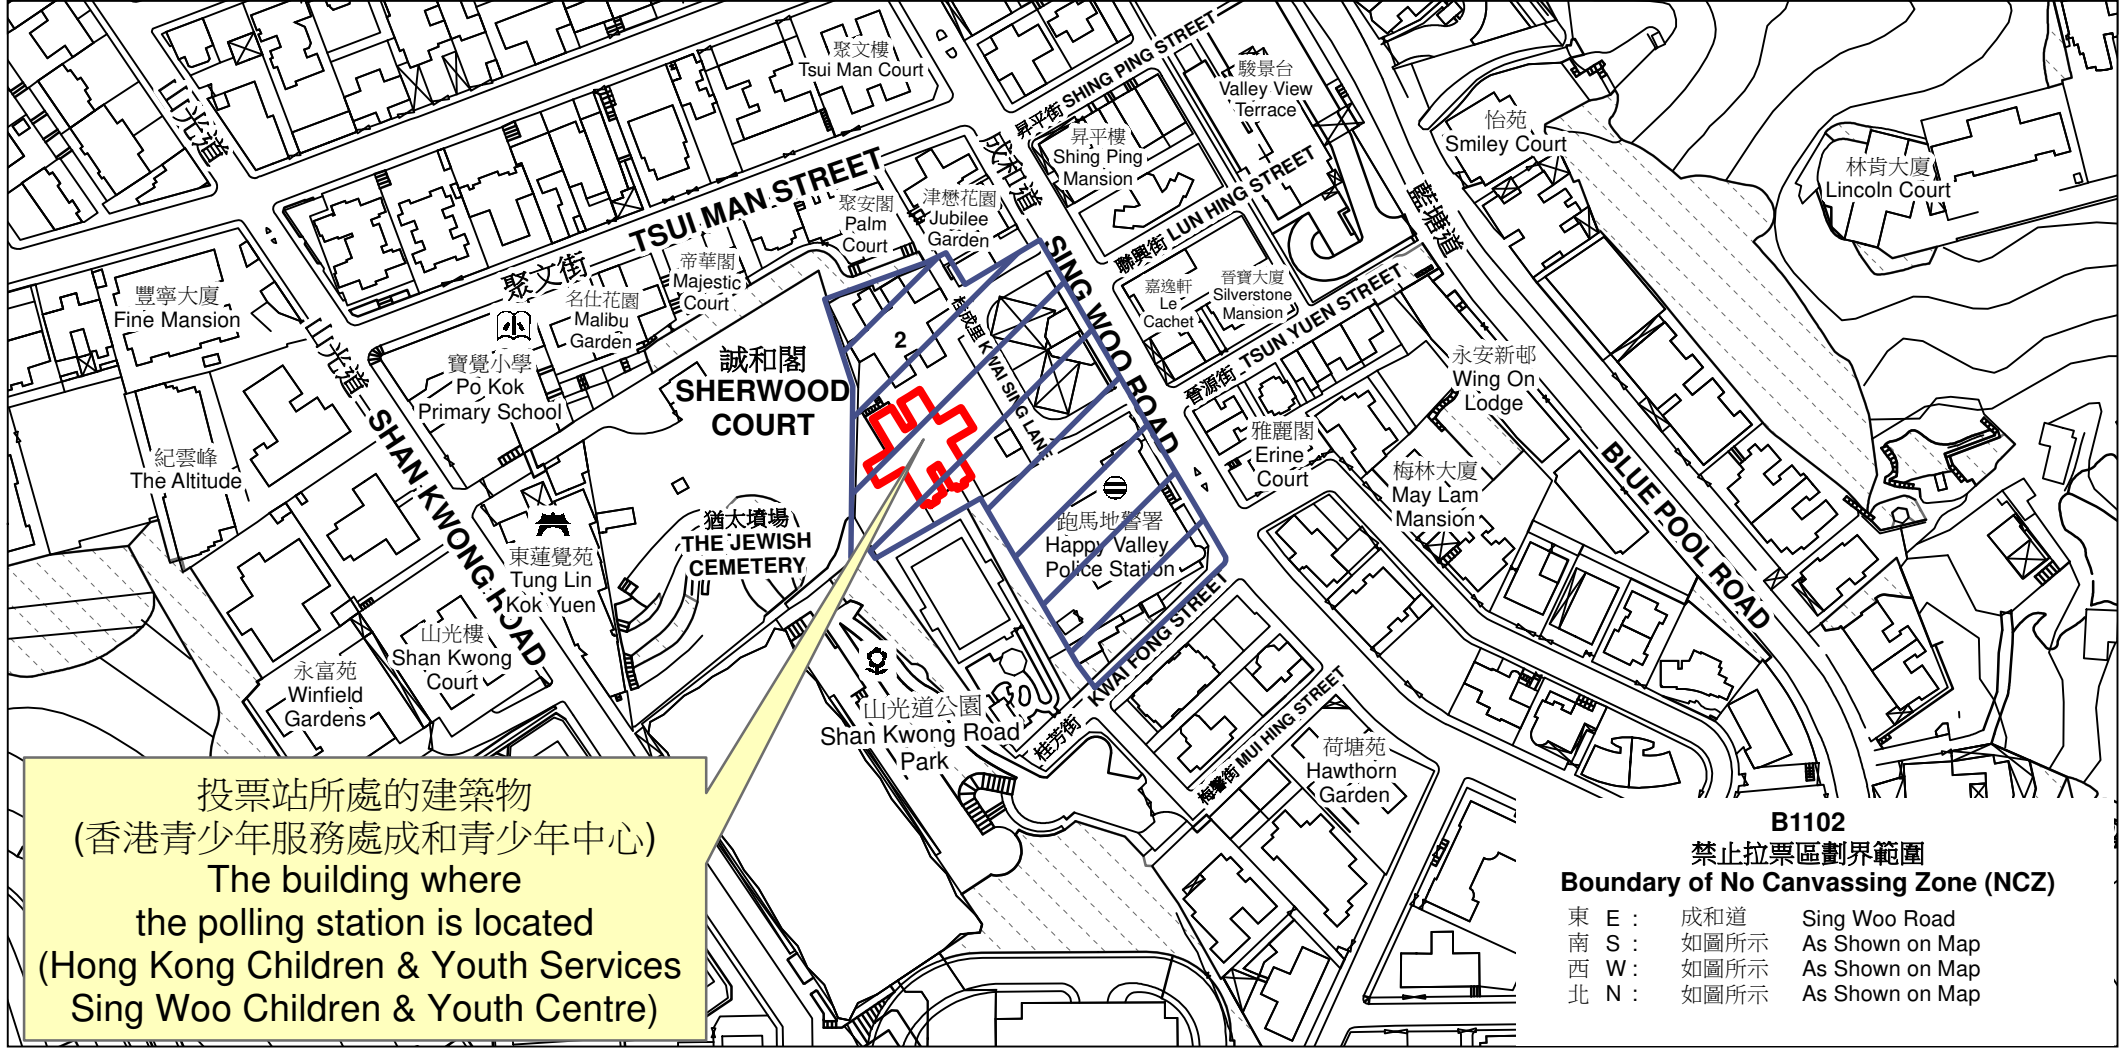

# 投票站位置圖和禁止拉票區 Polling Station - Location Plan & No Canvassing Zone

投票站編號 Polling Station Code	區議會名稱 Name of District Council	2023年區議會一般選舉區議會地方選區代號及名稱 Code & Name of District Council Geographical Constituency for 2023 District Council Ordinary Election	名稱及地址 Name & Address
<b>B1102</b>	<b>灣仔 WAN CHAI</b>	<b>B1 灣仔 WAN CHAI</b>	香港青少年服務處成和青少年中心 香港跑馬地桂成里20號誠和閣地下 <b>Hong Kong Children &amp; Youth Services Sing Woo Children &amp; Youth Centre G/F, 20 Kwai Sing Lane, Happy Valley, Hong Kong</b>

投票站所處的建築物  
(香港青少年服務處成和青少年中心)  
The building where  
the polling station is located  
(Hong Kong Children & Youth Services  
Sing Woo Children & Youth Centre)

**B1102**  
**禁止拉票區劃界範圍**  
**Boundary of No Canvassing Zone (NCZ)**

東 E :	成和道	Sing Woo Road
南 S :	如圖所示	As Shown on Map
西 W :	如圖所示	As Shown on Map
北 N :	如圖所示	As Shown on Map

 禁止拉票區  
No Canvassing Zone