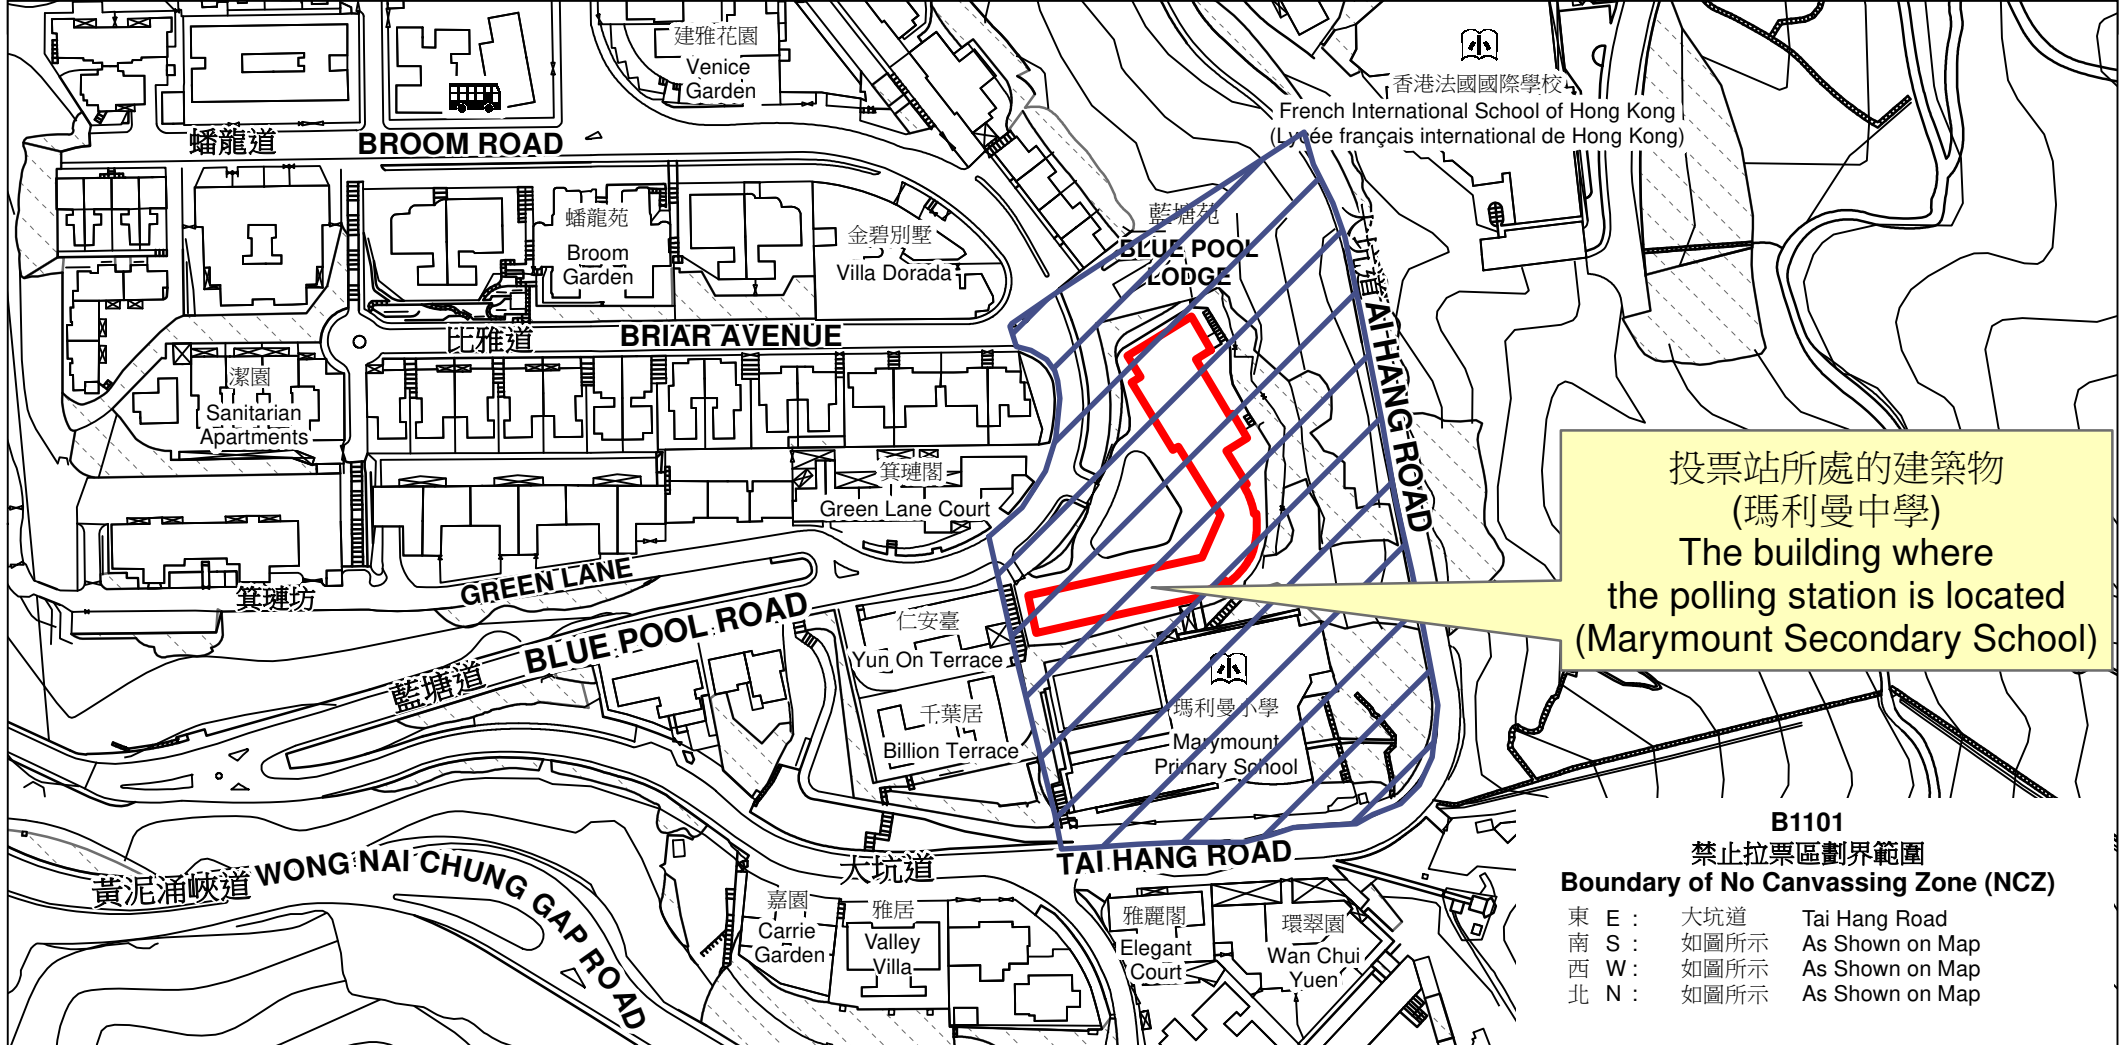

# 投票站位置圖和禁止拉票區 Polling Station - Location Plan & No Canvassing Zone

<p>投票站編號 Polling Station Code</p> <p><b>B1101</b></p>	<p>區議會名稱 Name of District Council</p> <p><b>灣仔 WAN CHAI</b></p>	<p>2023年區議會一般選舉區議會地方選區代號及名稱 Code &amp; Name of District Council Geographical Constituency for 2023 District Council Ordinary Election</p> <p><b>B1 灣仔 WAN CHAI</b></p>	<p>名稱及地址 Name &amp; Address</p> <p>瑪利曼中學 香港跑馬地藍塘道123號地下 <b>Marymount Secondary School</b> G/F, 123 Blue Pool Road, Happy Valley, Hong Kong</p>
---	---	--	--

投票站所處的建築物  
(瑪利曼中學)  
The building where  
the polling station is located  
(Marymount Secondary School)

**B1101**  
禁止拉票區劃界範圍  
Boundary of No Canvassing Zone (NCZ)

東 E :	大坑道	Tai Hang Road
南 S :	如圖所示	As Shown on Map
西 W :	如圖所示	As Shown on Map
北 N :	如圖所示	As Shown on Map

 禁止拉票區  
No Canvassing Zone