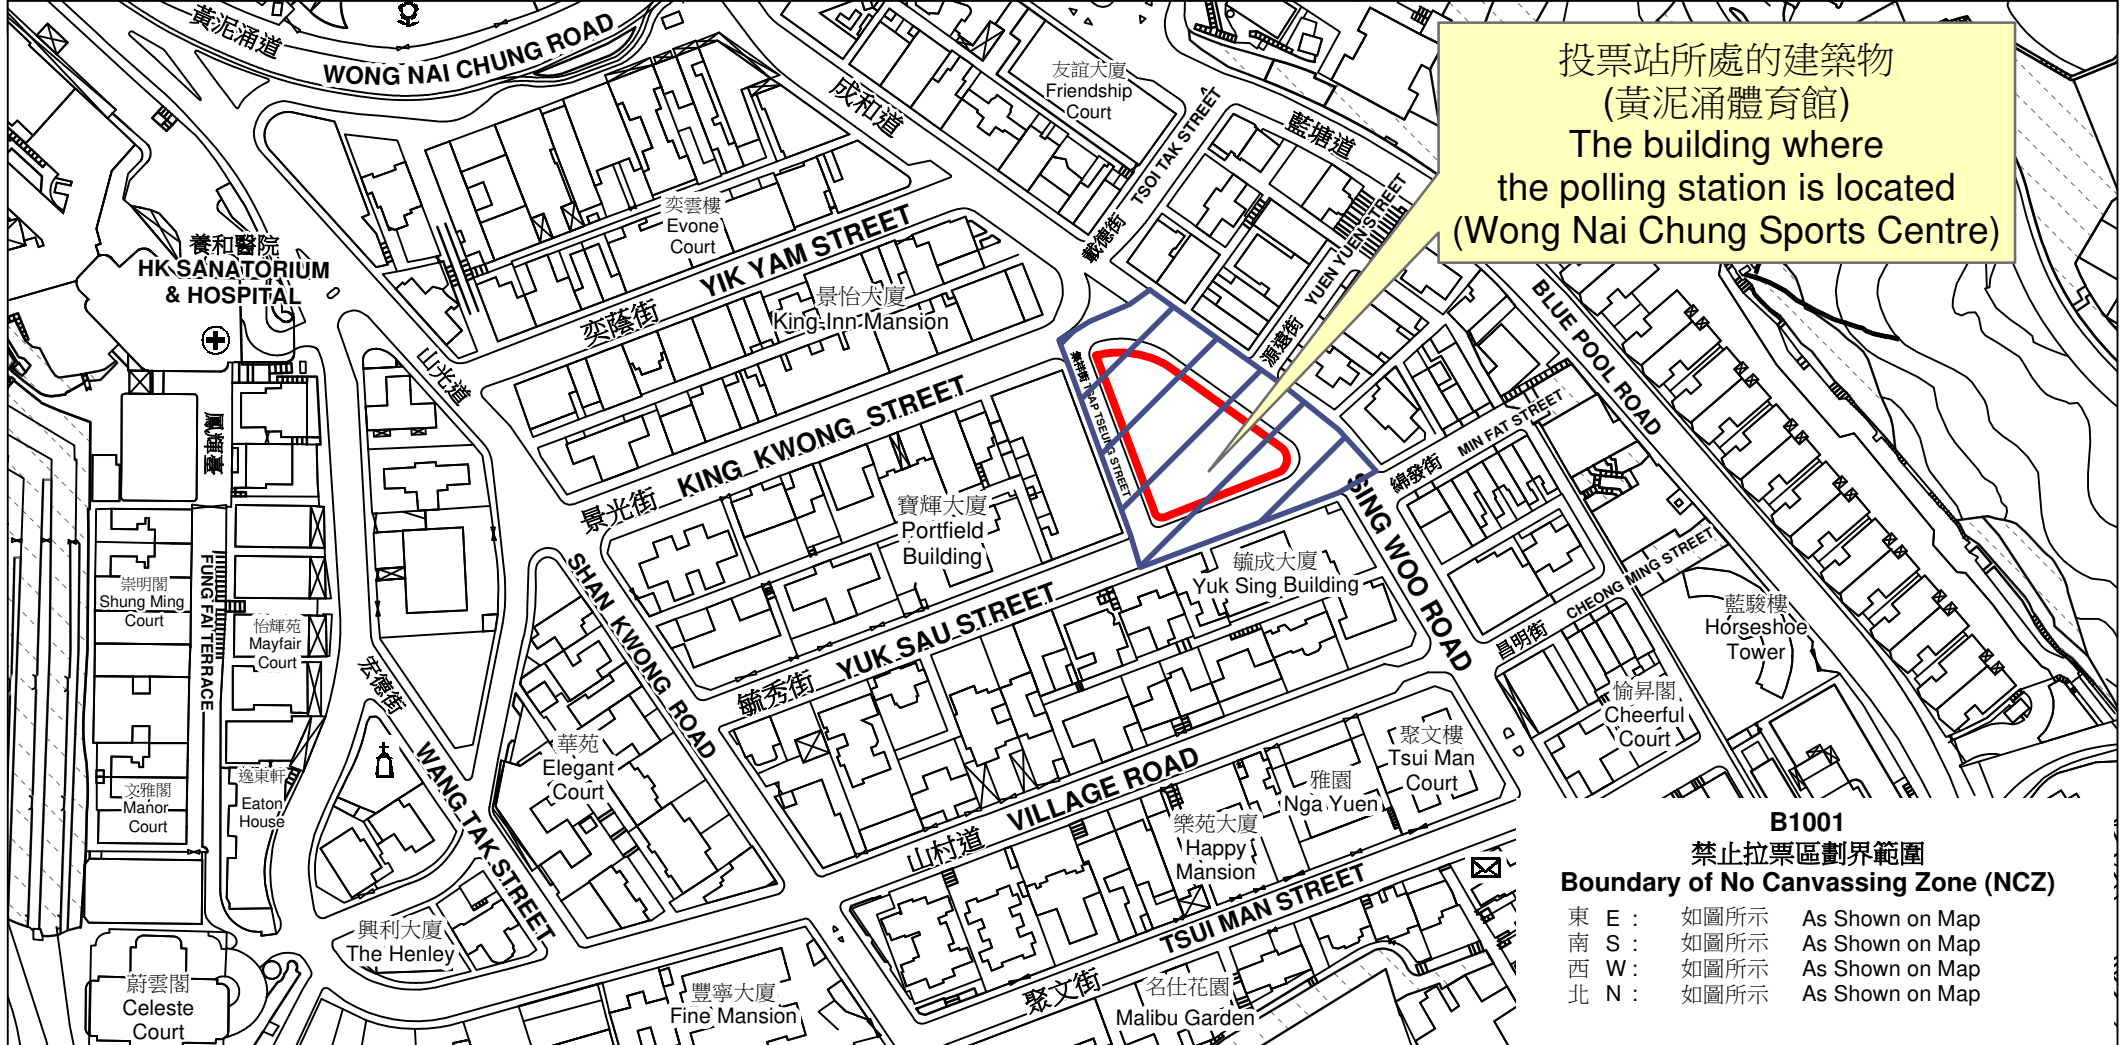

# 投票站位置圖和禁止拉票區 Polling Station - Location Plan & No Canvassing Zone

投票站編號 Polling Station Code	區議會名稱 Name of District Council	2023年區議會一般選舉區議會地方選區代號及名稱 Code & Name of District Council Geographical Constituency for 2023 District Council Ordinary Election	名稱及地址 Name & Address
<b>B1001</b>	<b>灣仔 WAN CHAI</b>	<b>B1 灣仔 WAN CHAI</b>	黃泥涌體育館 香港跑馬地毓秀街2號黃泥涌市政大廈6樓 <b>Wong Nai Chung Sports Centre</b> 6/F, Wong Nai Chung Municipal Services Building, 2 Yuk Sau Street, Happy Valley, Hong Kong

投票站所處的建築物  
(黃泥涌體育館)  
The building where  
the polling station is located  
(Wong Nai Chung Sports Centre)

**B1001**  
**禁止拉票區劃界範圍**  
**Boundary of No Canvassing Zone (NCZ)**

東 E :	如圖所示	As Shown on Map
南 S :	如圖所示	As Shown on Map
西 W :	如圖所示	As Shown on Map
北 N :	如圖所示	As Shown on Map

 禁止拉票區  
No Canvassing Zone