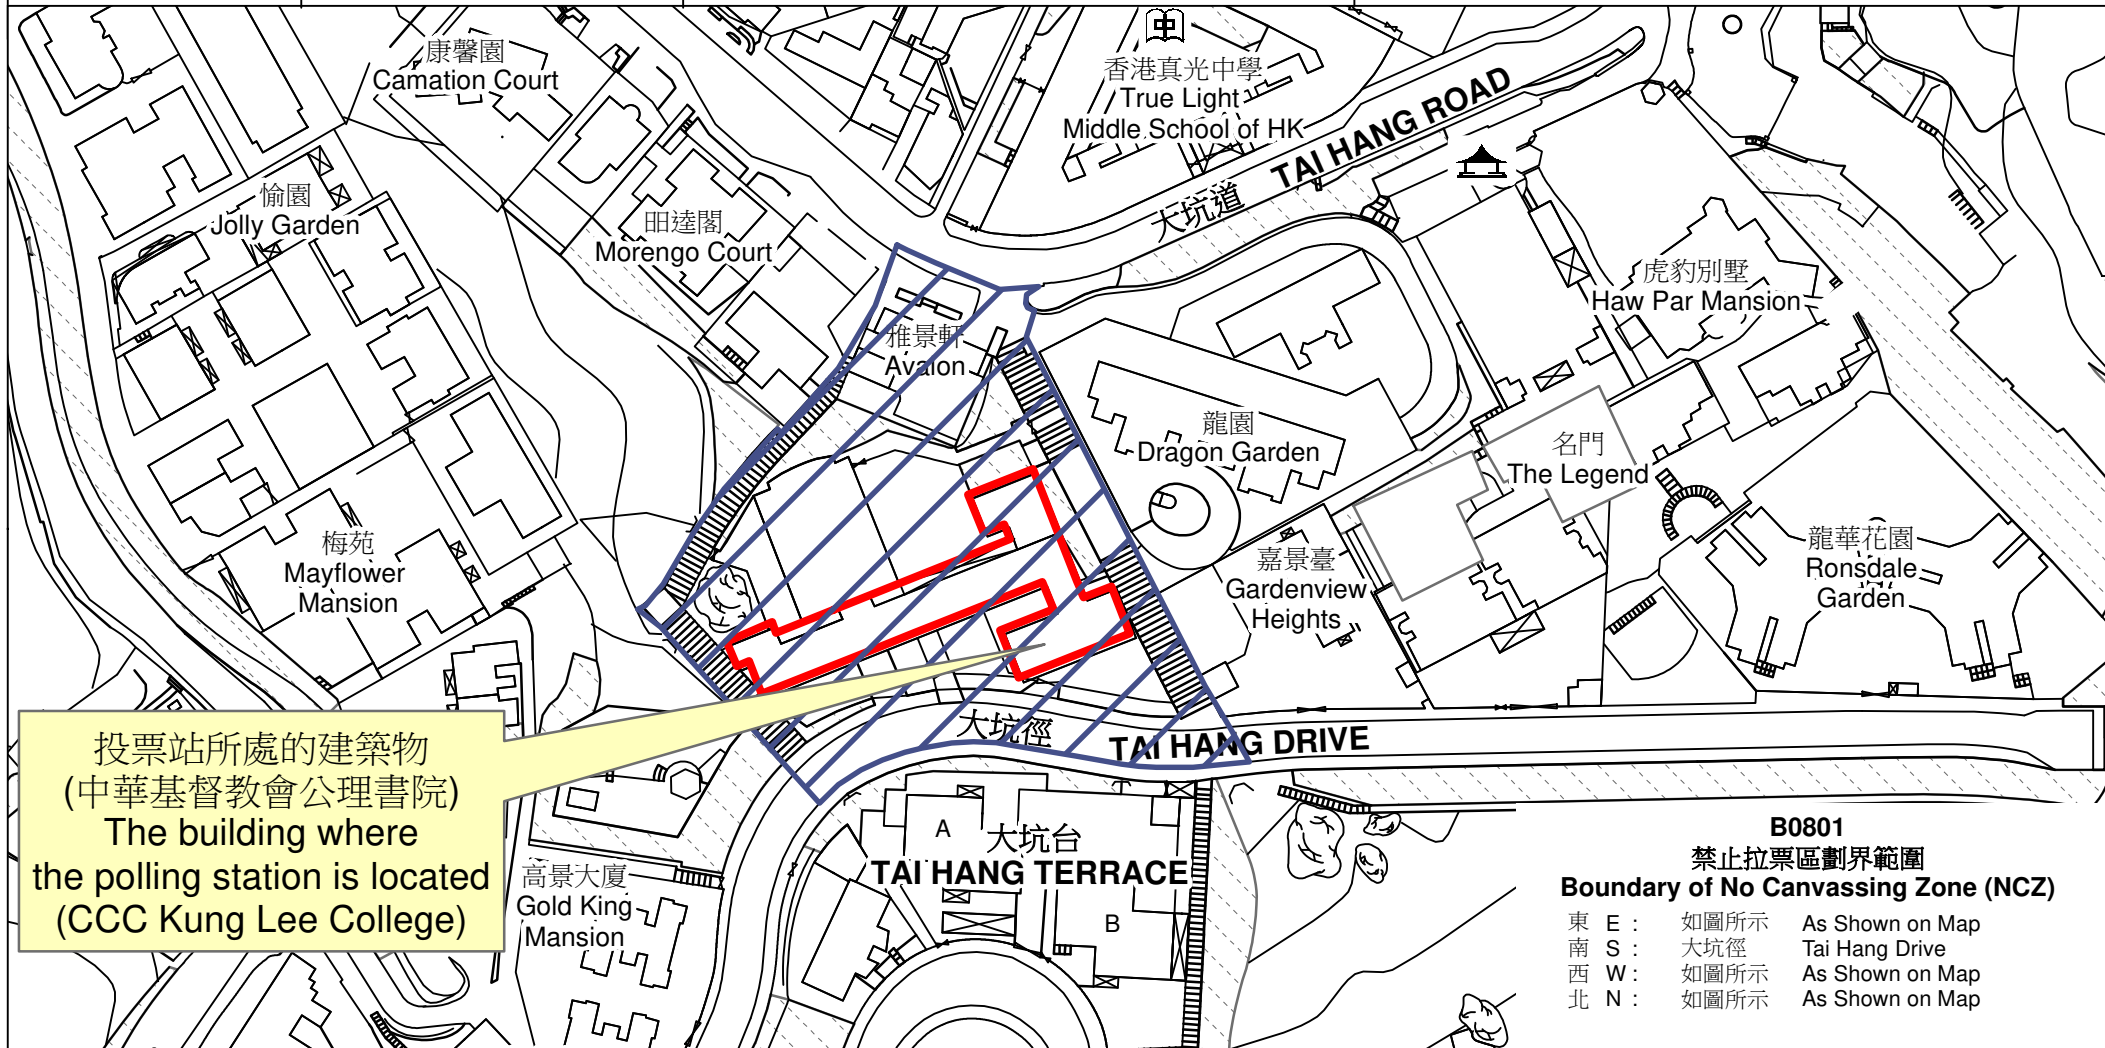

投票站位置圖和禁止拉票區 Polling Station - Location Plan & No Canvassing Zone

投票站編號 Polling Station Code	區議會名稱 Name of District Council	2023年區議會一般選舉區議會地方選區代號及名稱 Code & Name of District Council Geographical Constituency for 2023 District Council Ordinary Election	名稱及地址 Name & Address
B0801	灣仔 WAN CHAI	B1 灣仔 WAN CHAI	中華基督教會公理書院 香港銅鑼灣大坑徑17號地下 CCC Kung Lee College G/F, 17 Tai Hang Drive, Causeway Bay, Hong Kong

投票站所處的建築物
(中華基督教會公理書院)
The building where
the polling station is located
(CCC Kung Lee College)

B0801
禁止拉票區劃界範圍
Boundary of No Canvassing Zone (NCZ)

東 E :	如圖所示	As Shown on Map
南 S :	大坑徑	Tai Hang Drive
西 W :	如圖所示	As Shown on Map
北 N :	如圖所示	As Shown on Map

 禁止拉票區
No Canvassing Zone