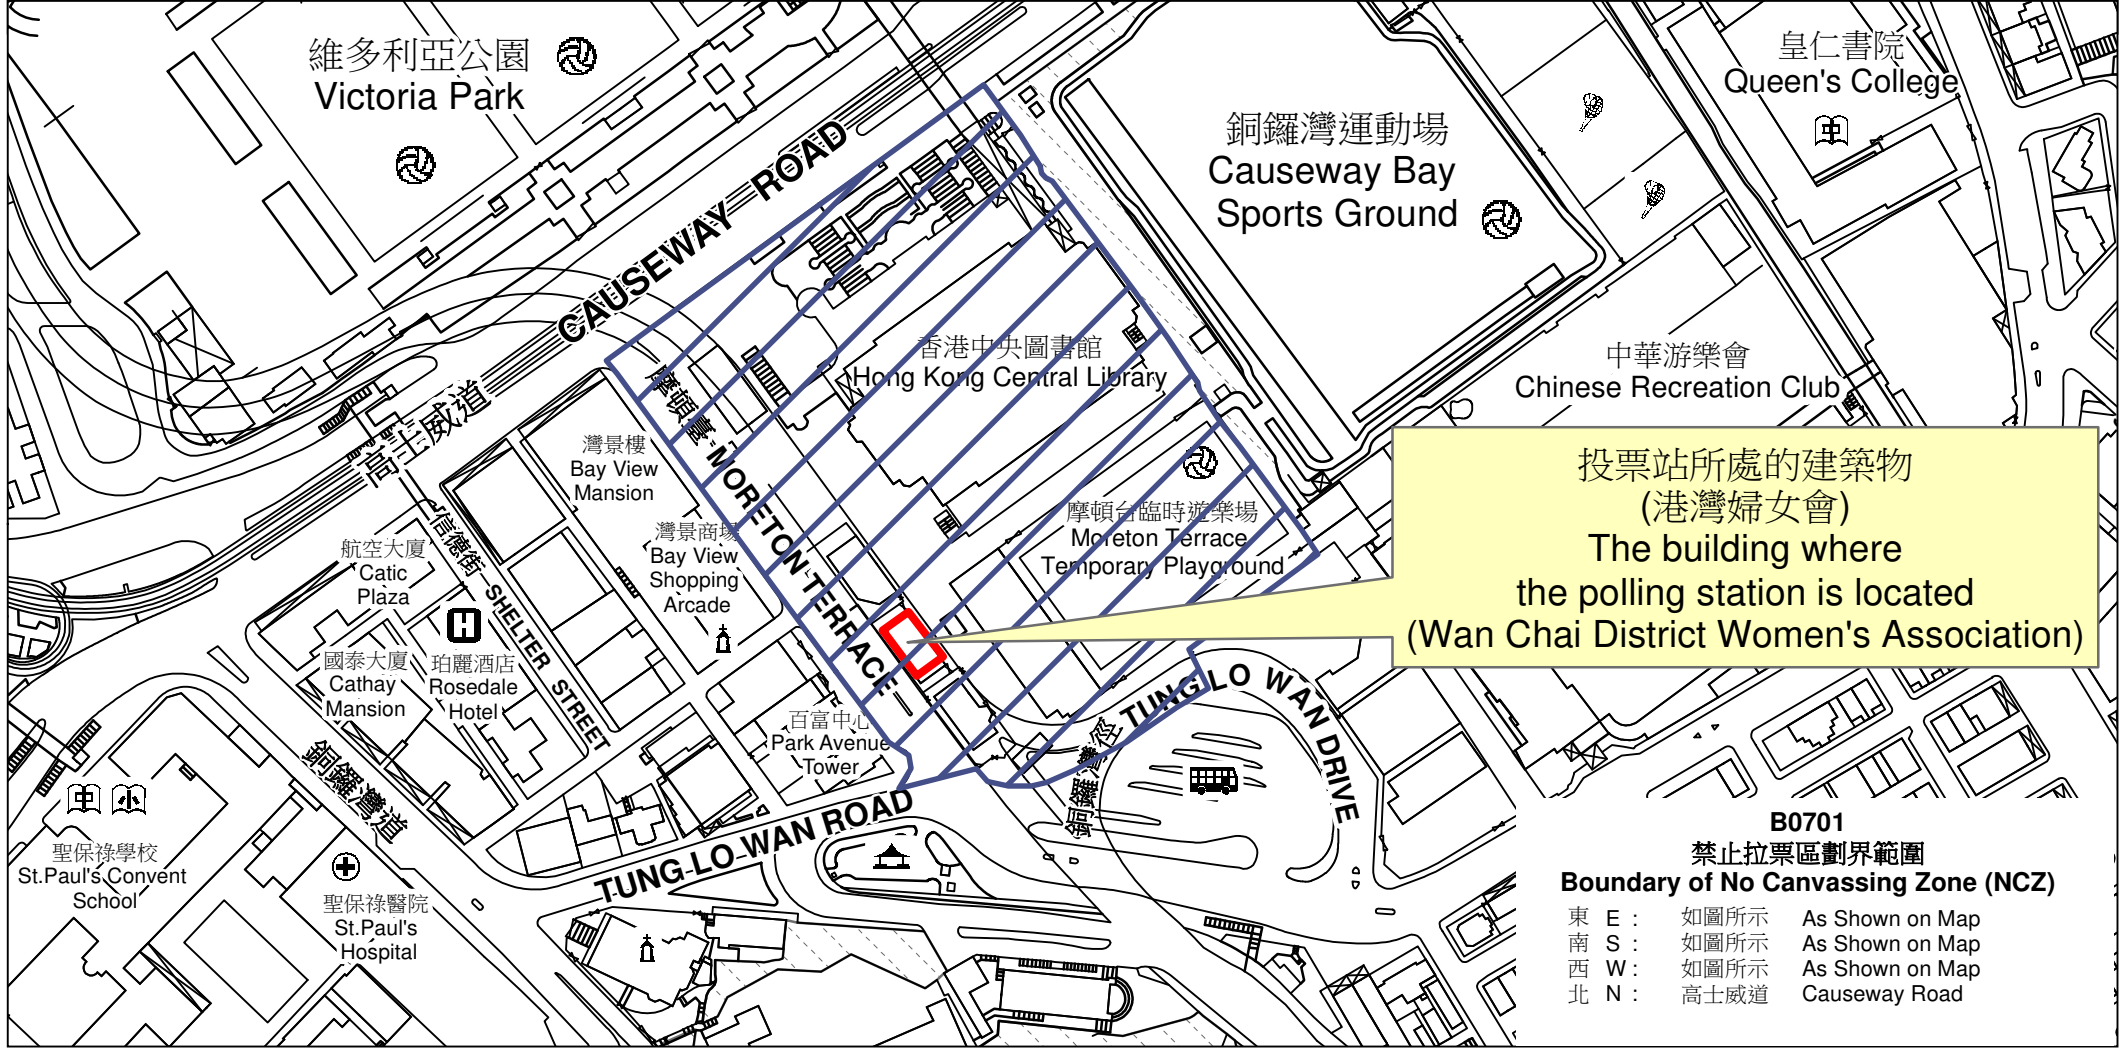

# 投票站位置圖和禁止拉票區 Polling Station - Location Plan & No Canvassing Zone

<p>投票站編號 Polling Station Code</p> <p><b>B0701</b></p>	<p>區議會名稱 Name of District Council</p> <p><b>灣仔 WAN CHAI</b></p>	<p>2023年區議會一般選舉區議會地方選區代號及名稱 Code &amp; Name of District Council Geographical Constituency for 2023 District Council Ordinary Election</p> <p><b>B1 灣仔 WAN CHAI</b></p>	<p>名稱及地址 Name &amp; Address</p> <p>港灣婦女會 香港銅鑼灣摩頓台港灣婦女會地下 <b>Wan Chai District Women's Association G/F, Wan Chai District Women's Association, Moreton Terrace, Causeway Bay, Hong Kong</b></p>
---	---	--	--

投票站所處的建築物  
(港灣婦女會)  
The building where  
the polling station is located  
(Wan Chai District Women's Association)

**B0701**  
禁止拉票區劃界範圍  
Boundary of No Canvassing Zone (NCZ)

- |       |      |                 |
|-------|------|-----------------|
| 東 E : | 如圖所示 | As Shown on Map |
| 南 S : | 如圖所示 | As Shown on Map |
| 西 W : | 如圖所示 | As Shown on Map |
| 北 N : | 高士威道 | Causeway Road   |

 禁止拉票區  
No Canvassing Zone