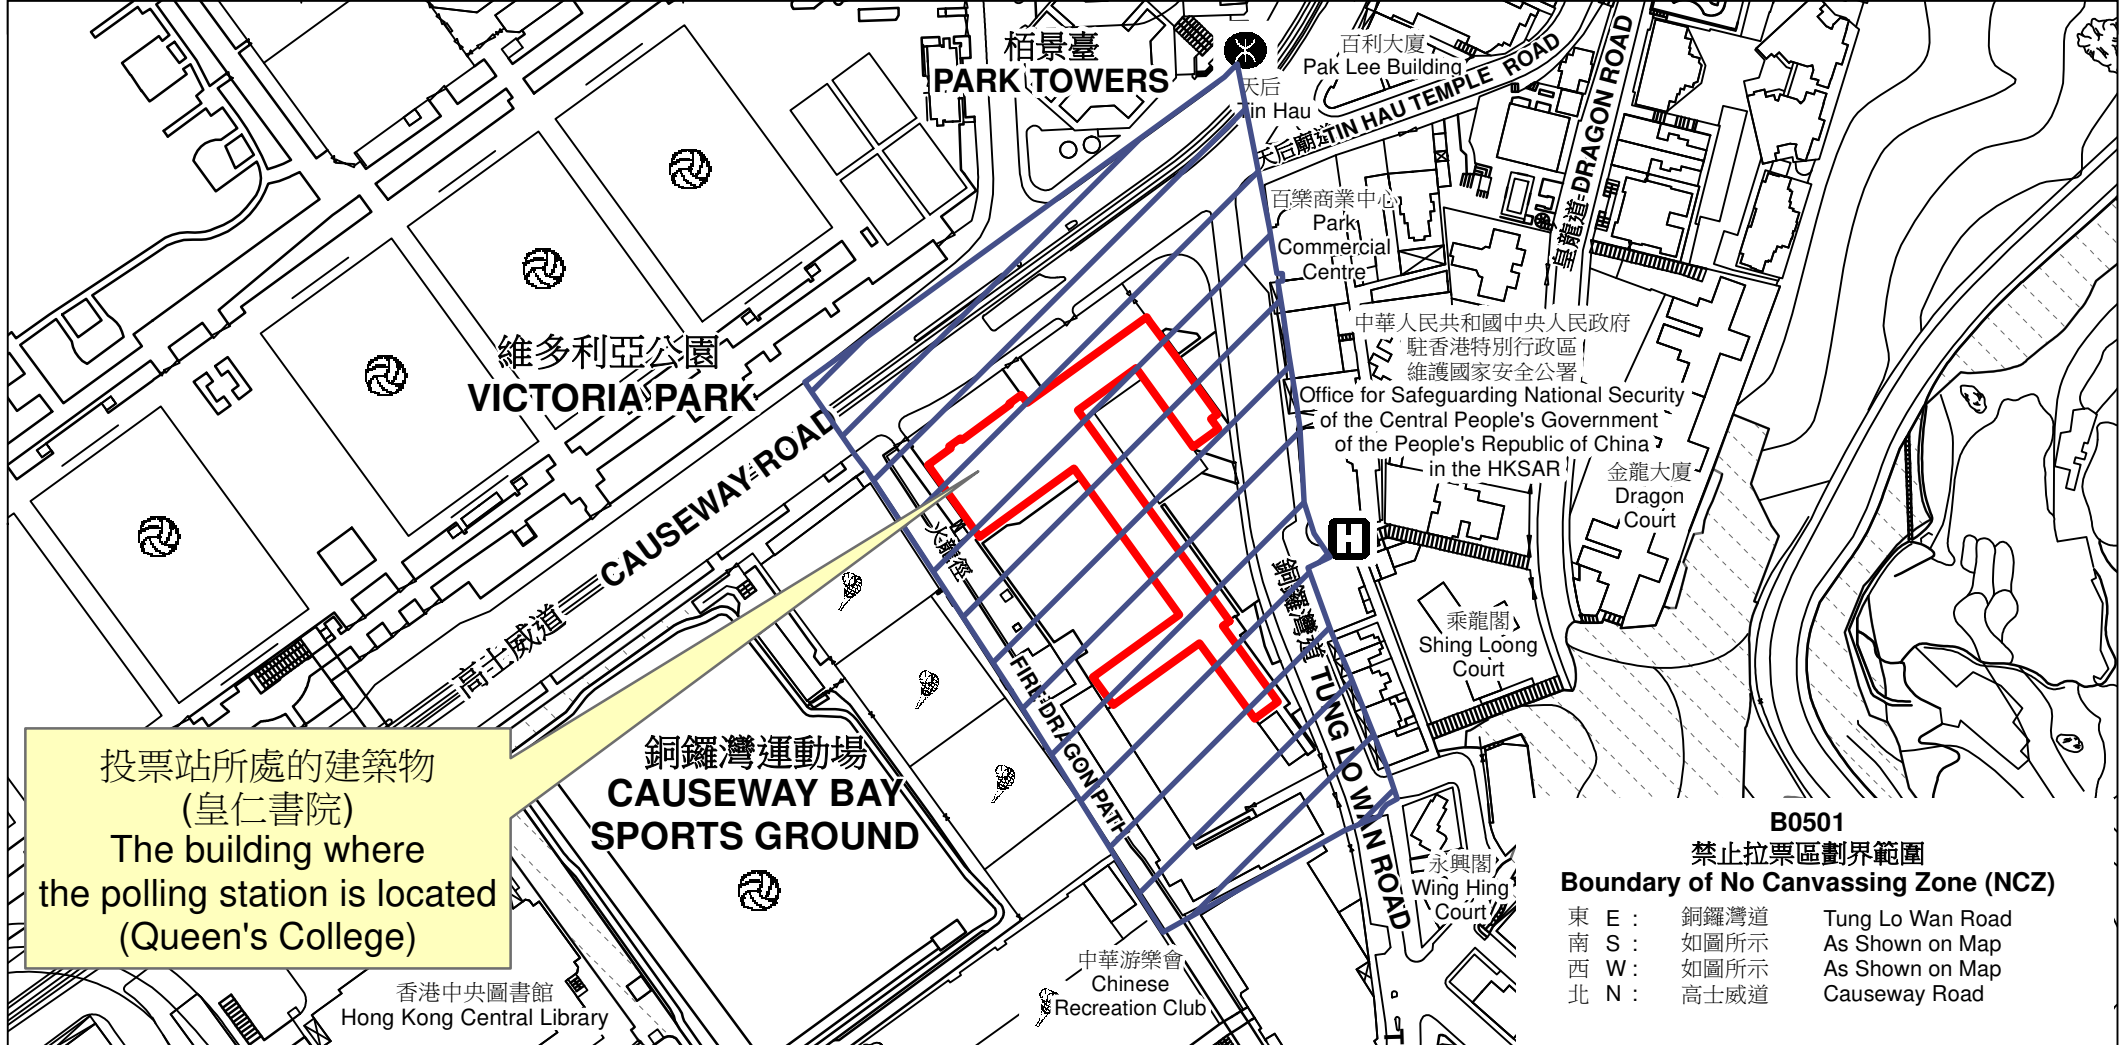

投票站位置圖和禁止拉票區 Polling Station - Location Plan & No Canvassing Zone

投票站編號 Polling Station Code	區議會名稱 Name of District Council	2023年區議會一般選舉區議會地方選區代號及名稱 Code & Name of District Council Geographical Constituency for 2023 District Council Ordinary Election	名稱及地址 Name & Address
B0501	灣仔 WAN CHAI	B1 灣仔 WAN CHAI	皇仁書院 香港銅鑼灣高士威道120號地下 Queen's College G/F, 120 Causeway Road, Causeway Bay, Hong Kong

投票站所處的建築物
(皇仁書院)
The building where
the polling station is located
(Queen's College)

B0501
禁止拉票區劃界範圍
Boundary of No Canvassing Zone (NCZ)

東 E :	銅鑼灣道	Tung Lo Wan Road
南 S :	如圖所示	As Shown on Map
西 W :	如圖所示	As Shown on Map
北 N :	高士威道	Causeway Road

 禁止拉票區
No Canvassing Zone