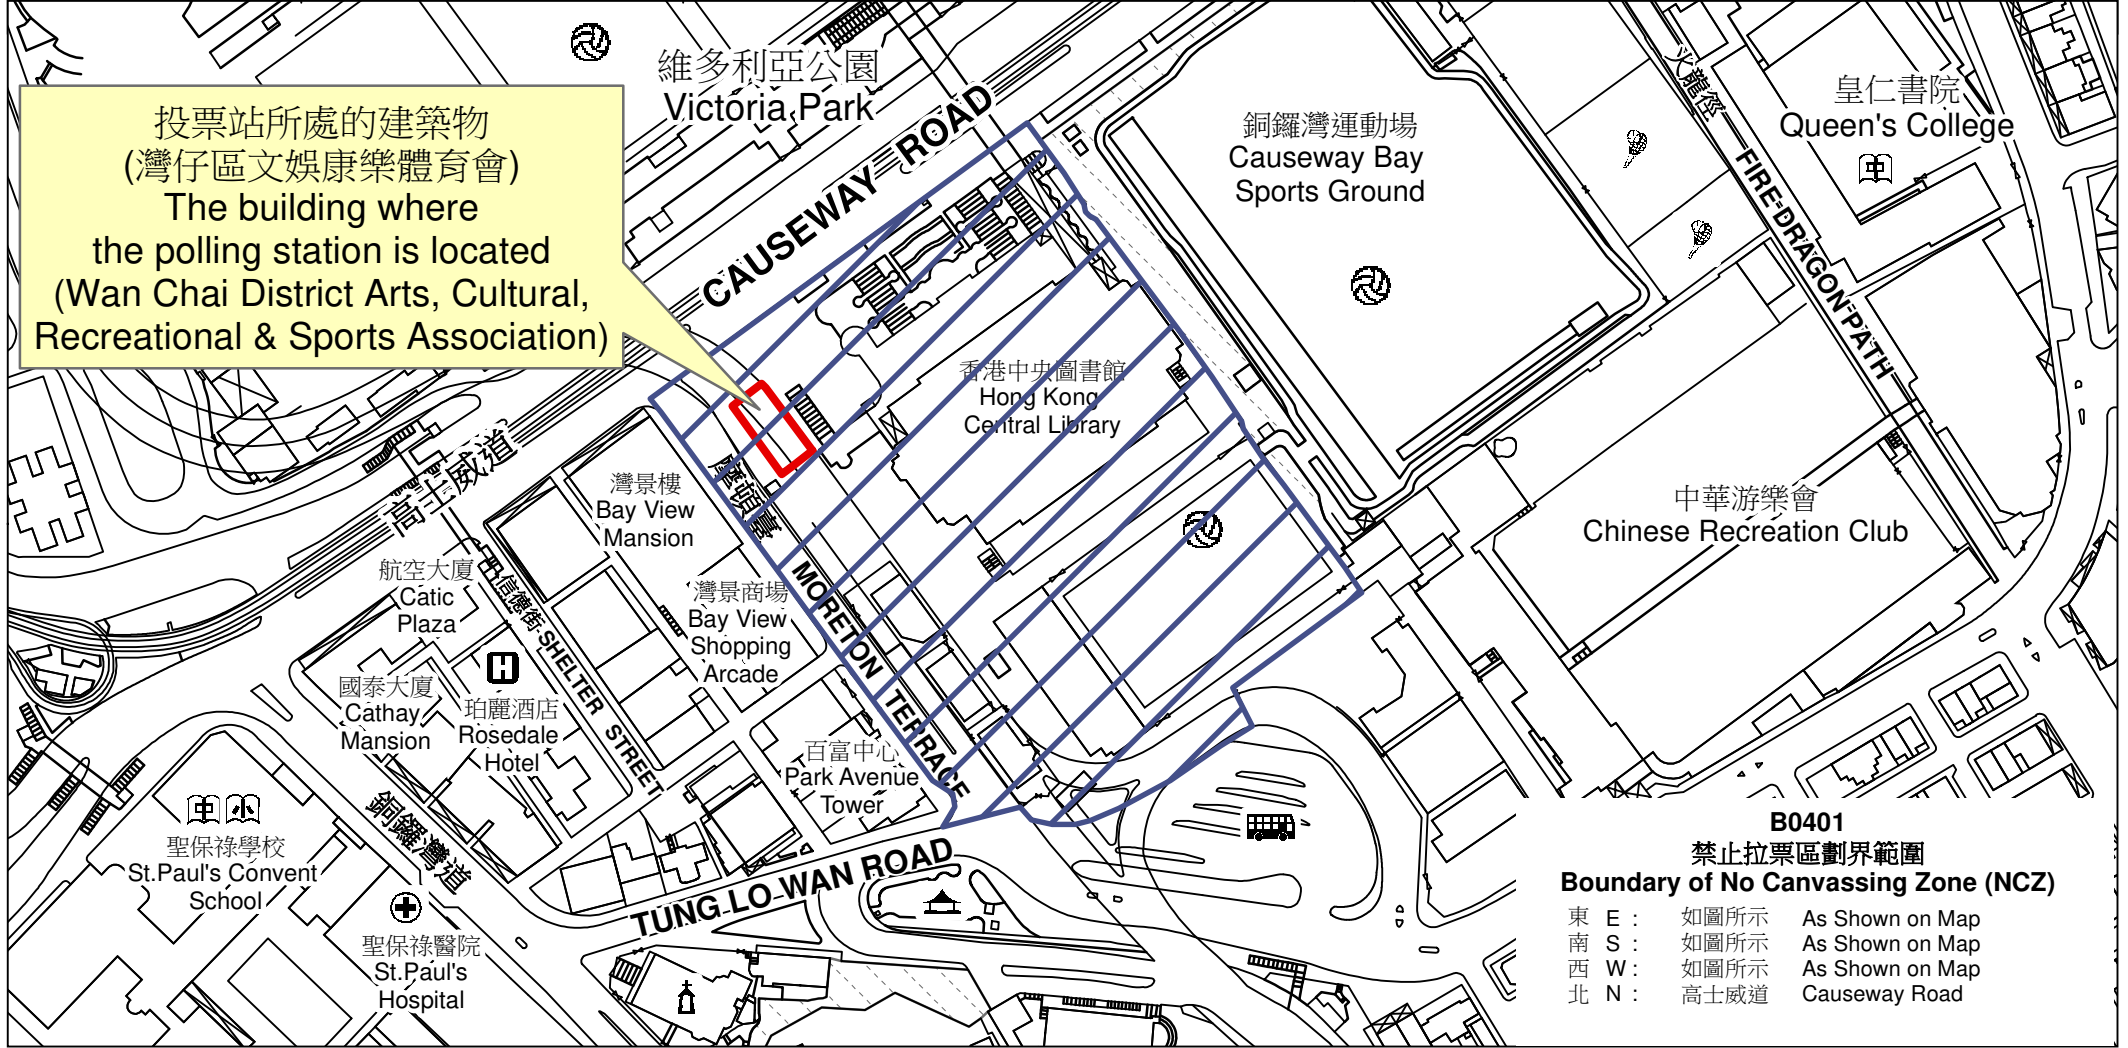

# 投票站位置圖和禁止拉票區 Polling Station - Location Plan & No Canvassing Zone

<p>投票站編號 Polling Station Code</p> <p><b>B0401</b></p>	<p>區議會名稱 Name of District Council</p> <p><b>灣仔 WAN CHAI</b></p>	<p>2023年區議會一般選舉區議會地方選區代號及名稱 Code &amp; Name of District Council Geographical Constituency for 2023 District Council Ordinary Election</p> <p><b>B1 灣仔 WAN CHAI</b></p>	<p>名稱及地址 Name &amp; Address</p> <p>灣仔區文娛康樂體育會 香港銅鑼灣大坑道摩頓台 灣仔區文娛康樂體育會地下 (香港中央圖書館側) Wan Chai District Arts, Cultural, Recreational &amp; Sports Association Moreton Terrace, Underneath Tai Hang Road, Flyover, Causeway Bay, Hong Kong (Beside Hong Kong Central Library)</p>
---	---	--	--

投票站所處的建築物  
(灣仔區文娛康樂體育會)  
The building where  
the polling station is located  
(Wan Chai District Arts, Cultural,  
Recreational & Sports Association)

**B0401**  
禁止拉票區劃界範圍  
Boundary of No Canvassing Zone (NCZ)

東 E :	如圖所示	As Shown on Map
南 S :	如圖所示	As Shown on Map
西 W :	如圖所示	As Shown on Map
北 N :	高士威道	Causeway Road

 禁止拉票區  
No Canvassing Zone