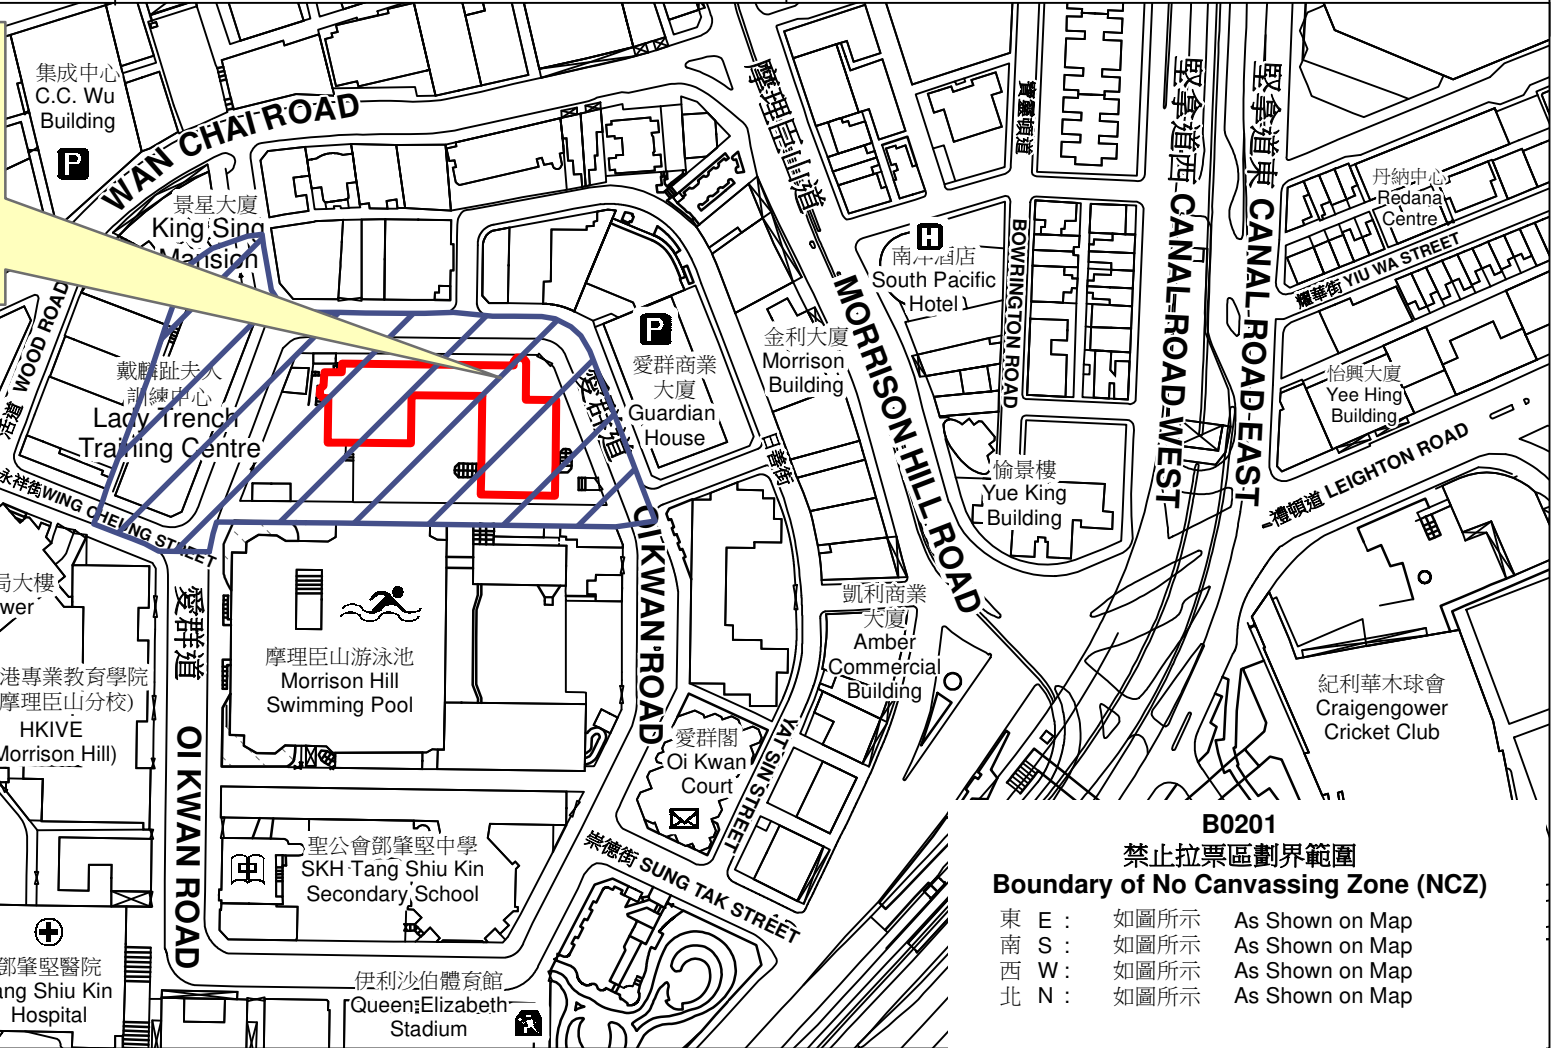

投票站位置圖和禁止拉票區 Polling Station - Location Plan & No Canvassing Zone

投票站編號 Polling Station Code	區議會名稱 Name of District Council	2023年區議會一般選舉區議會地方選區代號及名稱 Code & Name of District Council Geographical Constituency for 2023 District Council Ordinary Election	名稱及地址 Name & Address
B0201	灣仔 WAN CHAI	B1 灣仔 WAN CHAI	鄧肇堅維多利亞官立中學 香港灣仔愛群道5號地下 Tang Shiu Kin Victoria Government Secondary School G/F, 5 Oi Kwan Road, Wan Chai, Hong Kong

投票站所處的建築物
(鄧肇堅維多利亞官立中學)
The building where
the polling station is located
(Tang Shiu Kin Victoria
Government Secondary School)

B0201
禁止拉票區劃界範圍
Boundary of No Canvassing Zone (NCZ)

東 E :	如圖所示	As Shown on Map
南 S :	如圖所示	As Shown on Map
西 W :	如圖所示	As Shown on Map
北 N :	如圖所示	As Shown on Map

 禁止拉票區
No Canvassing Zone