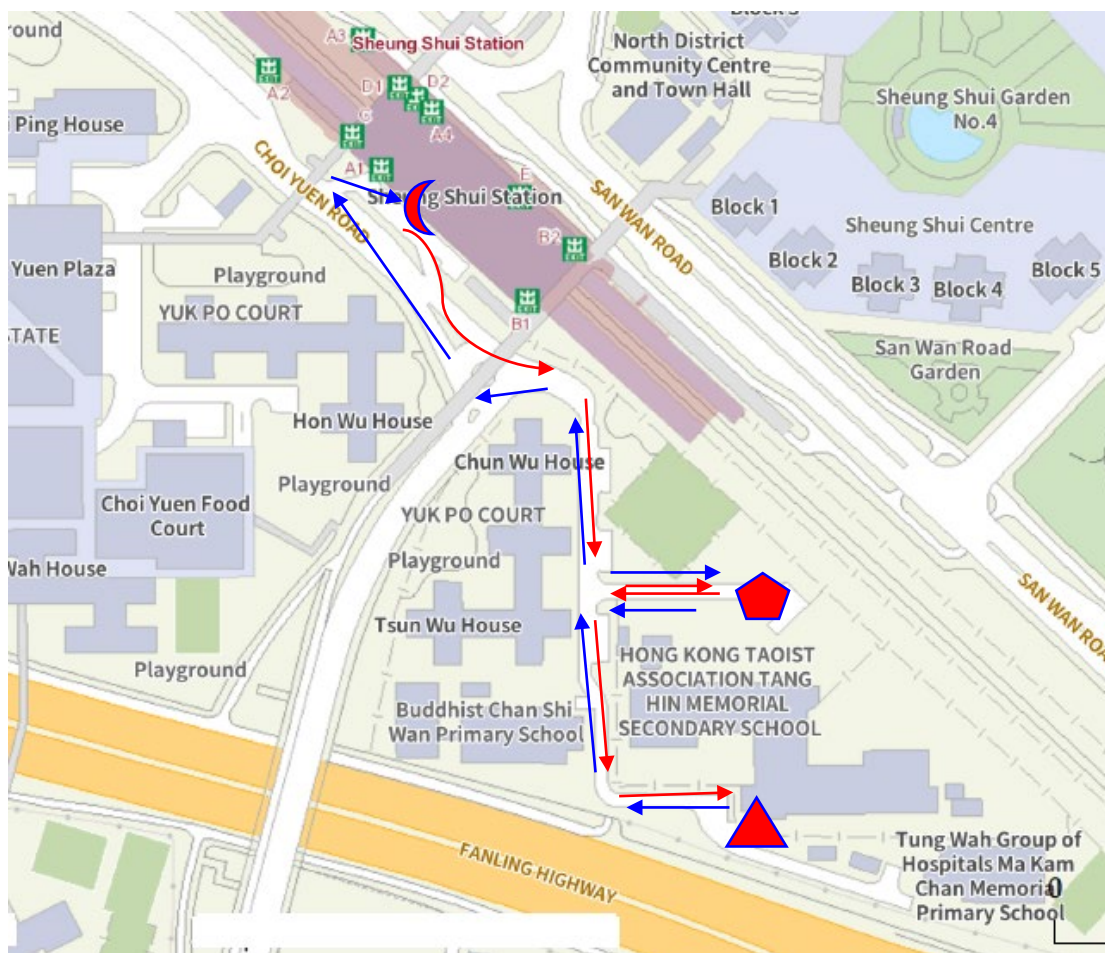

Shuttle Bus Services for Near Boundary Polling Stations

Legend:

	Shuttle bus route to NBPSs
	Shuttle bus route to Sheung Shui MTR Station
	Get on/get off point near Sheung Shui MTR Station
	Get on/get off point at <u>H.K.T.A. Tang Hin Memorial Secondary School (NB01, NB02)</u> NB01: Central & Western, Wan Chai, Eastern and Southern NB02: Yau Tsim Mong, Sham Shui Po, Kowloon City, Wong Tai Sin and Kwun Tong
	Get on/get off point at <u>TWGHs Kap Yan Directors' College (NB03, NB04)</u> NB03: North, Tai Po, Sha Tin and Sai Kung NB04: Tsuen Wan, Tuen Mun, Yuen Long, Kwai Tsing and Islands

Disclaimer:

The arrangement of shuttle buses is solely intended to facilitate electors to go to the Near Boundary Polling Stations (NBPSs). Electors are responsible for arriving at their designated NBPSs before the close of poll at 10:30 p.m. on the polling day, otherwise they may not be able to vote. In any case, the Electoral Affairs Commission and the Registration and Electoral Office cannot guarantee that electors using the shuttle bus service will arrive at their designated polling stations on time to cast their votes before the close of poll.