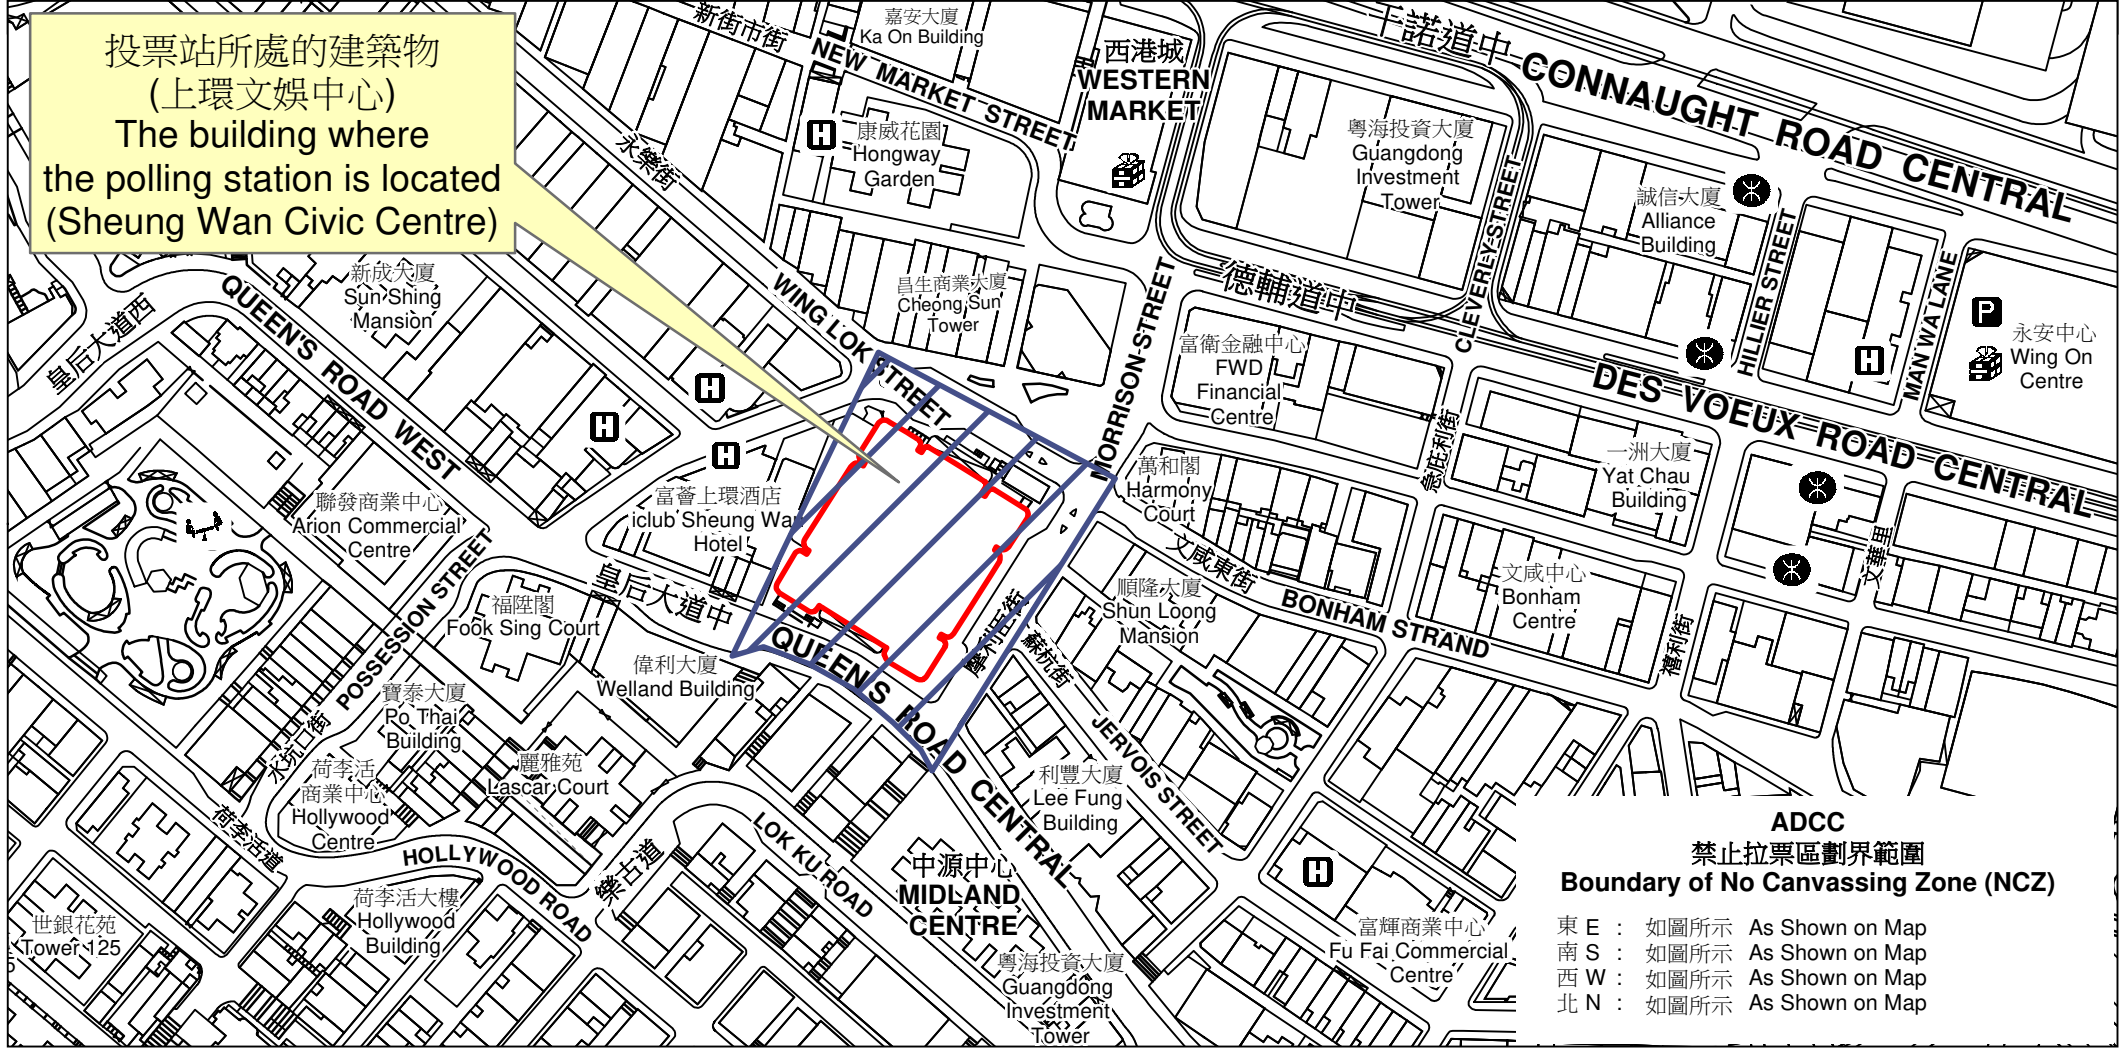

投票站位置圖和禁止拉票區 Polling Station - Location Plan & No Canvassing Zone

投票站編號 Polling Station Code	區議會名稱 Name of District Council	2023年區議會一般選舉地區委員會界別名稱 Name of District Committees Constituency for 2023 District Council Ordinary Election	名稱及地址 Name & Address
ADCC	中西區 CENTRAL & WESTERN	中西區地區委員會界別 Central and Western District Committees Constituency	上環文娛中心 香港皇后大道中345號上環市政大廈6樓 Sheung Wan Civic Centre 6/F, Sheung Wan Municipal Services Building, 345 Queen's Road Central, Hong Kong

投票站所處的建築物
(上環文娛中心)
The building where
the polling station is located
(Sheung Wan Civic Centre)

ADCC
禁止拉票區劃界範圍
Boundary of No Canvassing Zone (NCZ)

東 E : 如圖所示 As Shown on Map
南 S : 如圖所示 As Shown on Map
西 W : 如圖所示 As Shown on Map
北 N : 如圖所示 As Shown on Map

 禁止拉票區
No Canvassing Zone