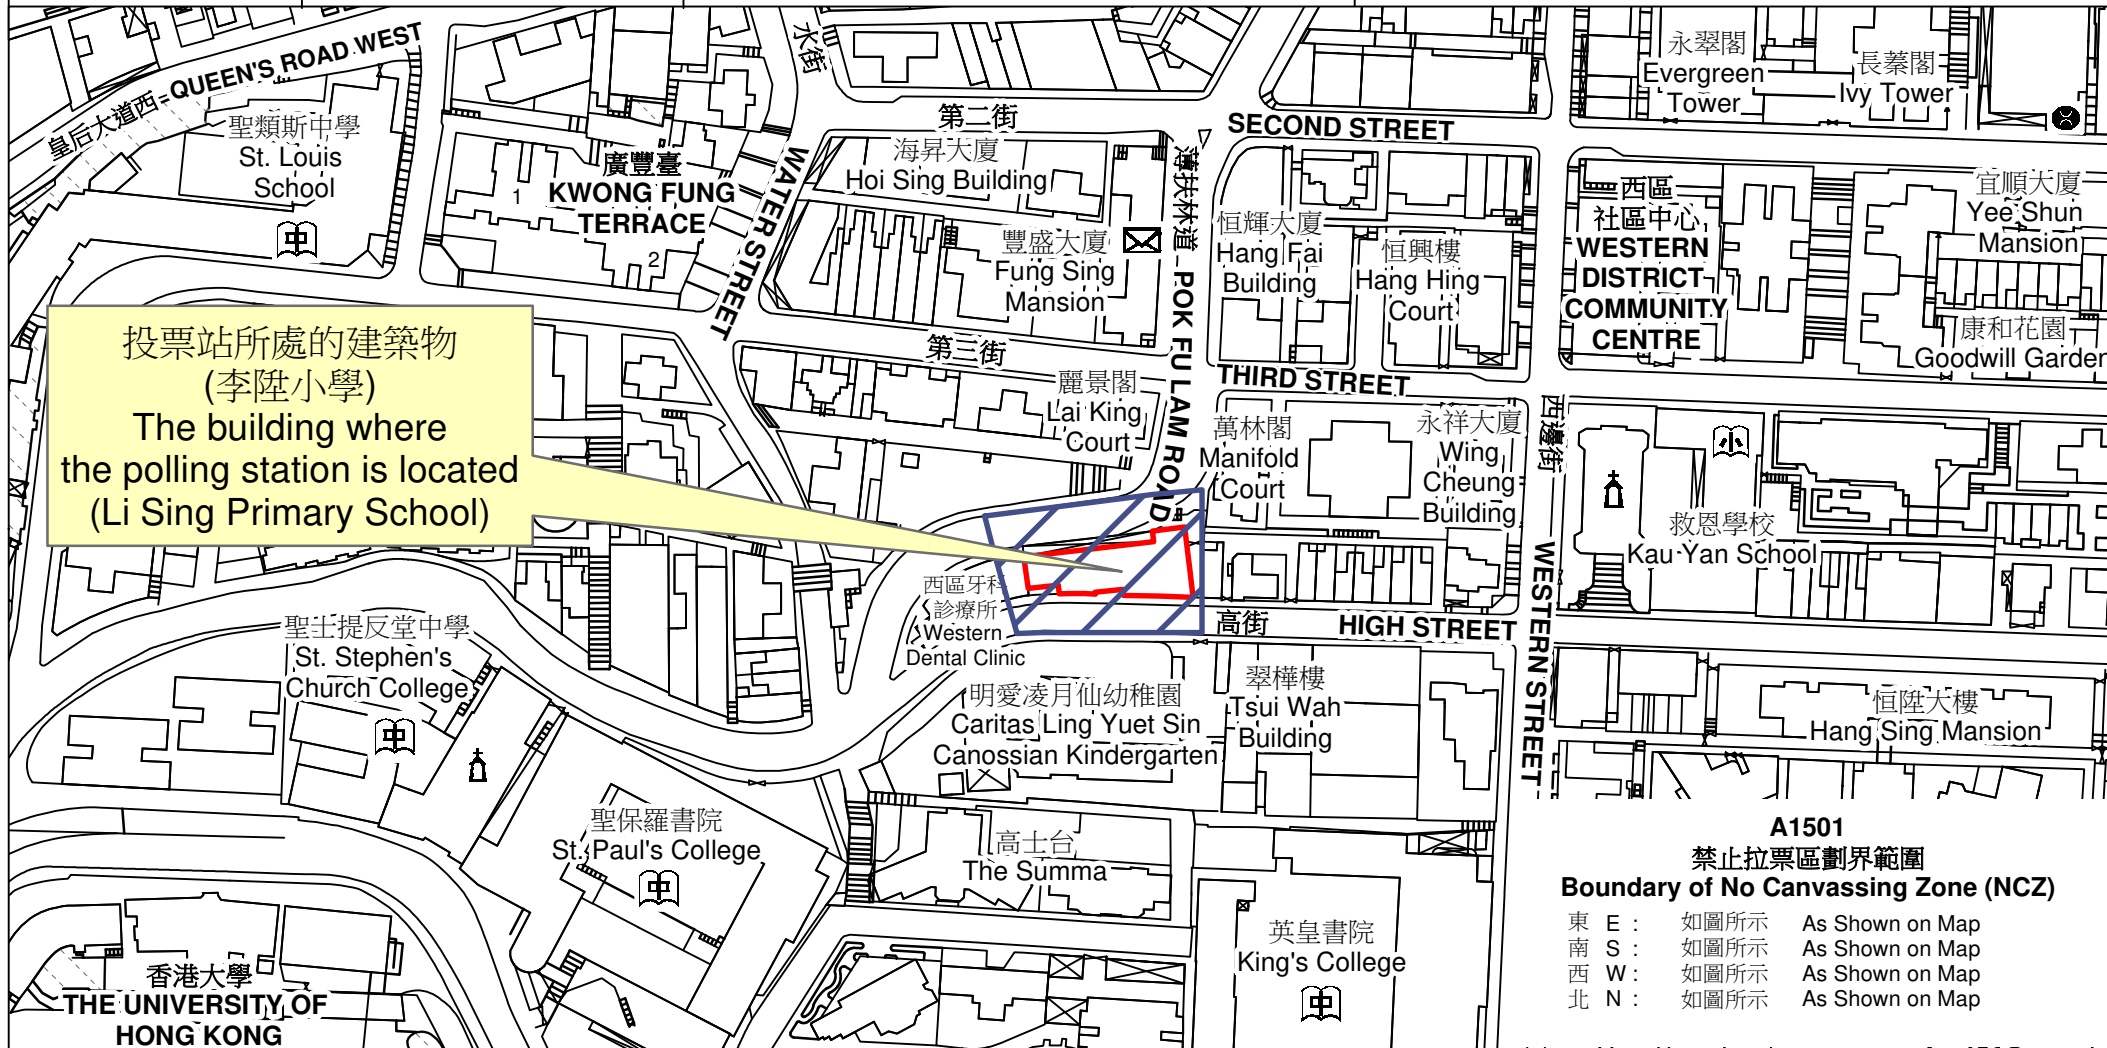

投票站位置圖和禁止拉票區 Polling Station - Location Plan & No Canvassing Zone

投票站編號 Polling Station Code	區議會名稱 Name of District Council	2023年區議會一般選舉區議會地方選區代號及名稱 Code & Name of District Council Geographical Constituency for 2023 District Council Ordinary Election	名稱及地址 Name & Address
A1501	中西區 CENTRAL & WESTERN	A2 西區 WESTERN	李陞小學 香港西營盤高街119號地窖 Li Sing Primary School UG/F, 119 High Street, Sai Ying Pun, Hong Kong

投票站所處的建築物
(李陞小學)
The building where
the polling station is located
(Li Sing Primary School)

A1501
禁止拉票區劃界範圍
Boundary of No Canvassing Zone (NCZ)

東 E :	如圖所示	As Shown on Map
南 S :	如圖所示	As Shown on Map
西 W :	如圖所示	As Shown on Map
北 N :	如圖所示	As Shown on Map

 禁止拉票區
No Canvassing Zone