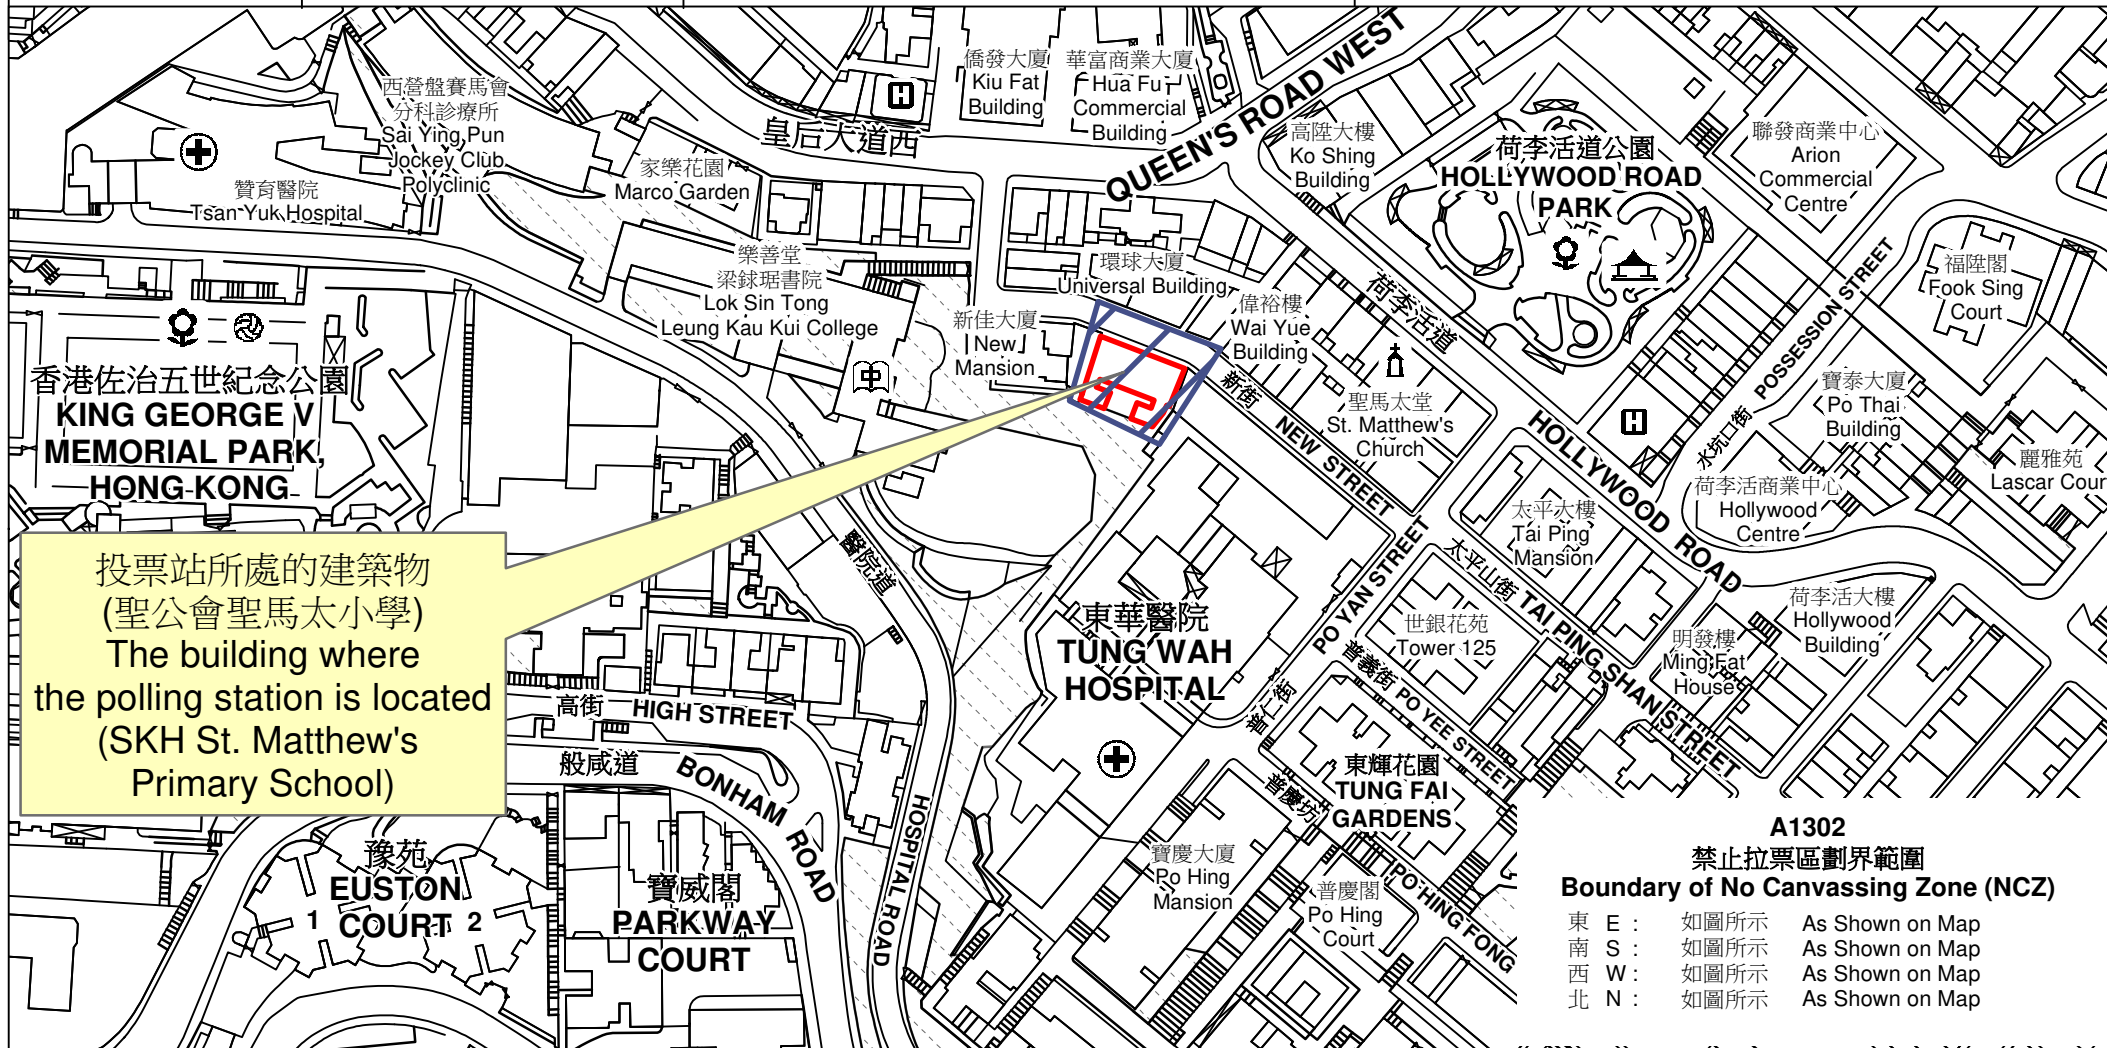

投票站位置圖和禁止拉票區 Polling Station - Location Plan & No Canvassing Zone

投票站編號 Polling Station Code	區議會名稱 Name of District Council	2023年區議會一般選舉區議會地方選區代號及名稱 Code & Name of District Council Geographical Constituency for 2023 District Council Ordinary Election	名稱及地址 Name & Address
A1302	中西區 CENTRAL & WESTERN	A1 中區 CENTRAL	聖公會聖馬太小學 香港上環新街12至20號地下 SKH St. Matthew's Primary School G/F, 12-20 New Street, Sheung Wan, Hong Kong

投票站所處的建築物
(聖公會聖馬太小學)
The building where
the polling station is located
(SKH St. Matthew's
Primary School)

A1302
禁止拉票區劃界範圍
Boundary of No Canvassing Zone (NCZ)

東 E :	如圖所示	As Shown on Map
南 S :	如圖所示	As Shown on Map
西 W :	如圖所示	As Shown on Map
北 N :	如圖所示	As Shown on Map

 禁止拉票區
No Canvassing Zone