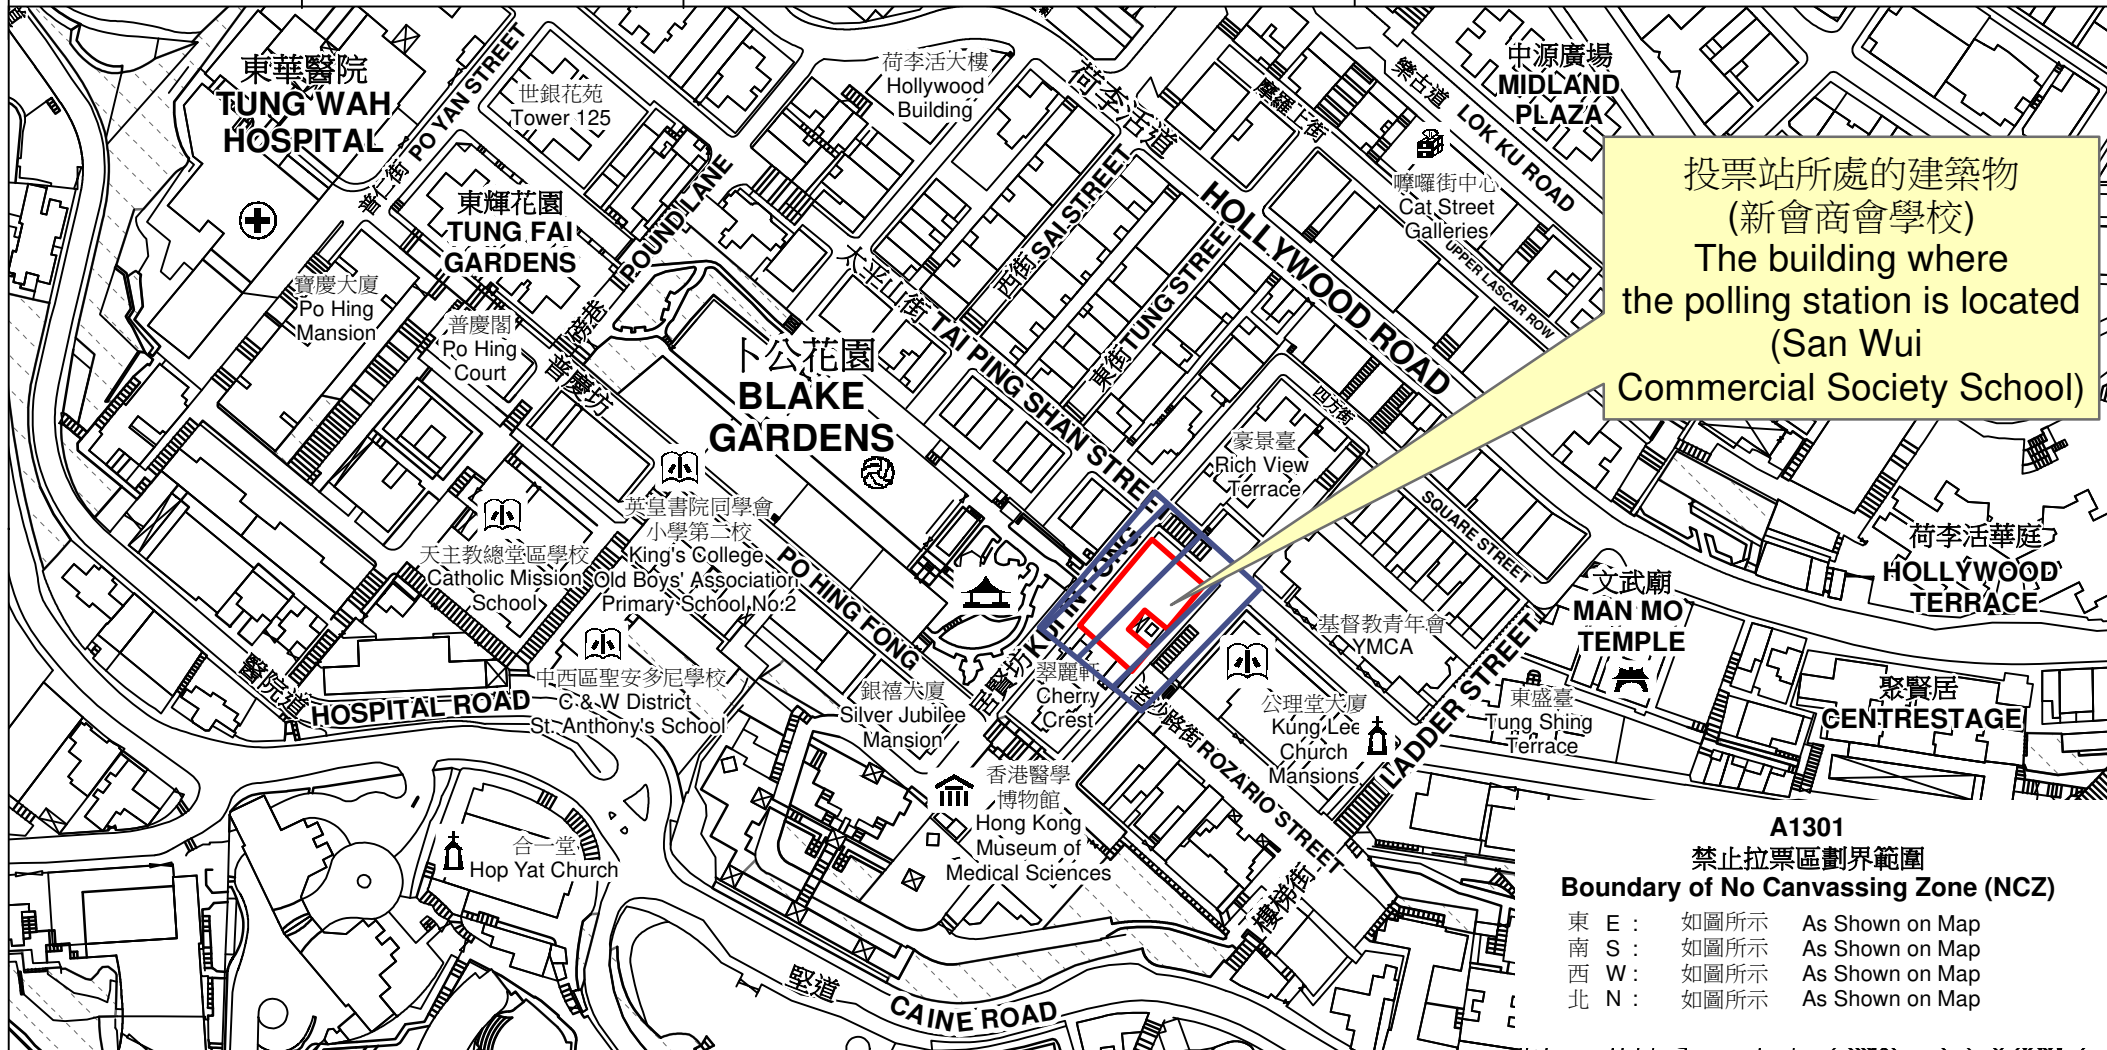

# 投票站位置圖和禁止拉票區 Polling Station - Location Plan & No Canvassing Zone

| 投票站編號<br>Polling Station Code | 區議會名稱<br>Name of District Council        | 2023年區議會一般選舉區議會地方選區代號及名稱<br>Code & Name of District Council Geographical Constituency for 2023 District Council Ordinary Election | 名稱及地址<br>Name & Address  |
|-------------------------------|--|---|--|
| <b>A1301</b>                  | <b>中西區<br/>CENTRAL &amp;<br/>WESTERN</b> | <b>A1<br/>中區<br/>CENTRAL</b>  | 新會商會學校<br>香港上環居賢坊1號地下<br><b>San Wui Commercial Society School</b><br>G/F, 1 Kui In Fong, Sheung Wan, Hong Kong |

投票站所處的建築物  
(新會商會學校)  
The building where  
the polling station is located  
(San Wui  
Commercial Society School)

**A1301**  
禁止拉票區劃界範圍  
Boundary of No Canvassing Zone (NCZ)

|       |      |                 |
|-------|------|-----------------|
| 東 E : | 如圖所示 | As Shown on Map |
| 南 S : | 如圖所示 | As Shown on Map |
| 西 W : | 如圖所示 | As Shown on Map |
| 北 N : | 如圖所示 | As Shown on Map |

 禁止拉票區  
No Canvassing Zone