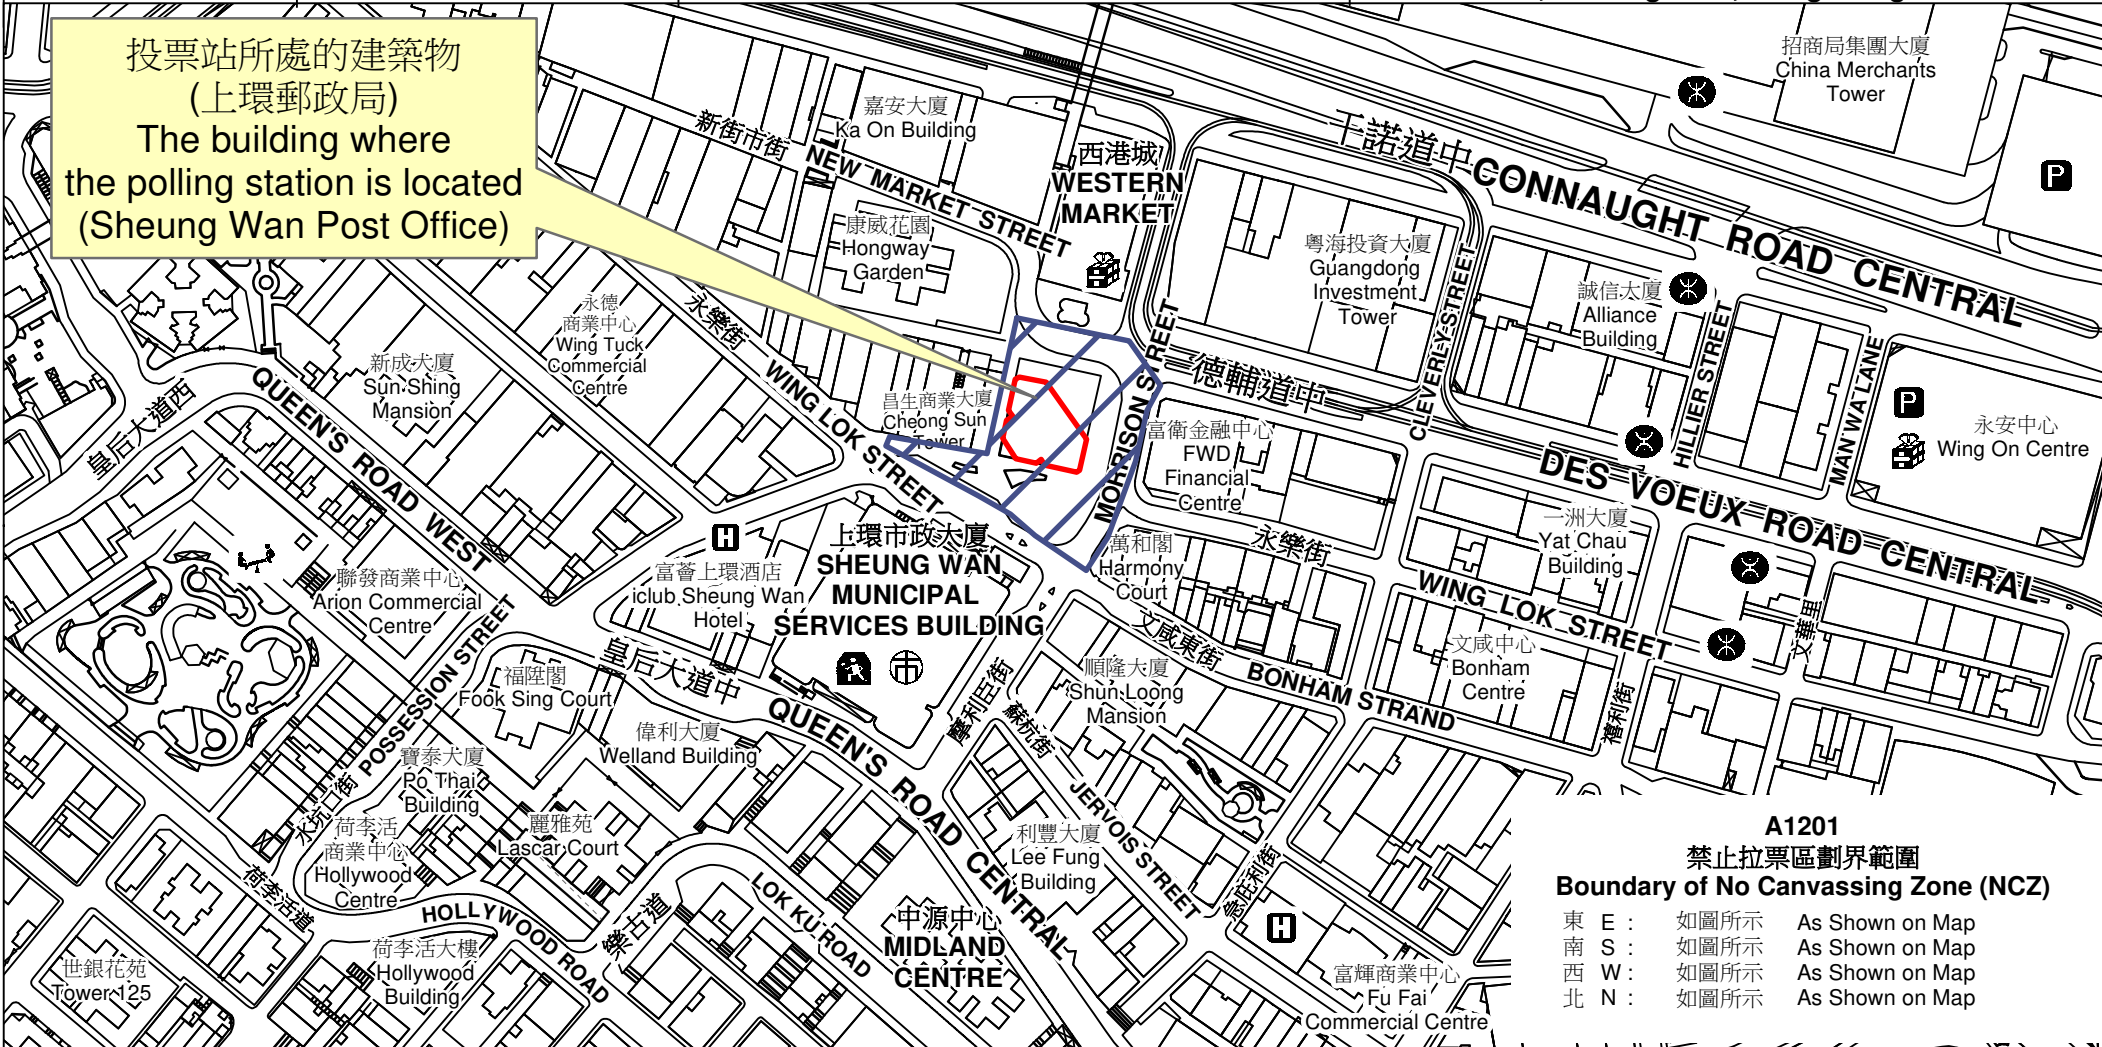

投票站位置圖和禁止拉票區 Polling Station - Location Plan & No Canvassing Zone

| 投票站編號 Polling Station Code | 區議會名稱 Name of District Council | 2023年區議會一般選舉區議會地方選區代號及名稱 Code & Name of District Council Geographical Constituency for 2023 District Council Ordinary Election | 名稱及地址 Name & Address |
|-------------------------------|--------------------------------------|---|---|
| A1201 | 中西區 CENTRAL & WESTERN | A1 中區 CENTRAL | 上環郵政局 香港上環德輔道中322至324號西區電話機樓1樓 Sheung Wan Post Office 1/F, West Exchange Tower, 322-324 Des Voeux Road Central, Sheung Wan, Hong Kong |

投票站所處的建築物
(上環郵政局)
The building where
the polling station is located
(Sheung Wan Post Office)

A1201
禁止拉票區劃界範圍
Boundary of No Canvassing Zone (NCZ)

| | | |
|-------|------|-----------------|
| 東 E : | 如圖所示 | As Shown on Map |
| 南 S : | 如圖所示 | As Shown on Map |
| 西 W : | 如圖所示 | As Shown on Map |
| 北 N : | 如圖所示 | As Shown on Map |

 禁止拉票區
No Canvassing Zone