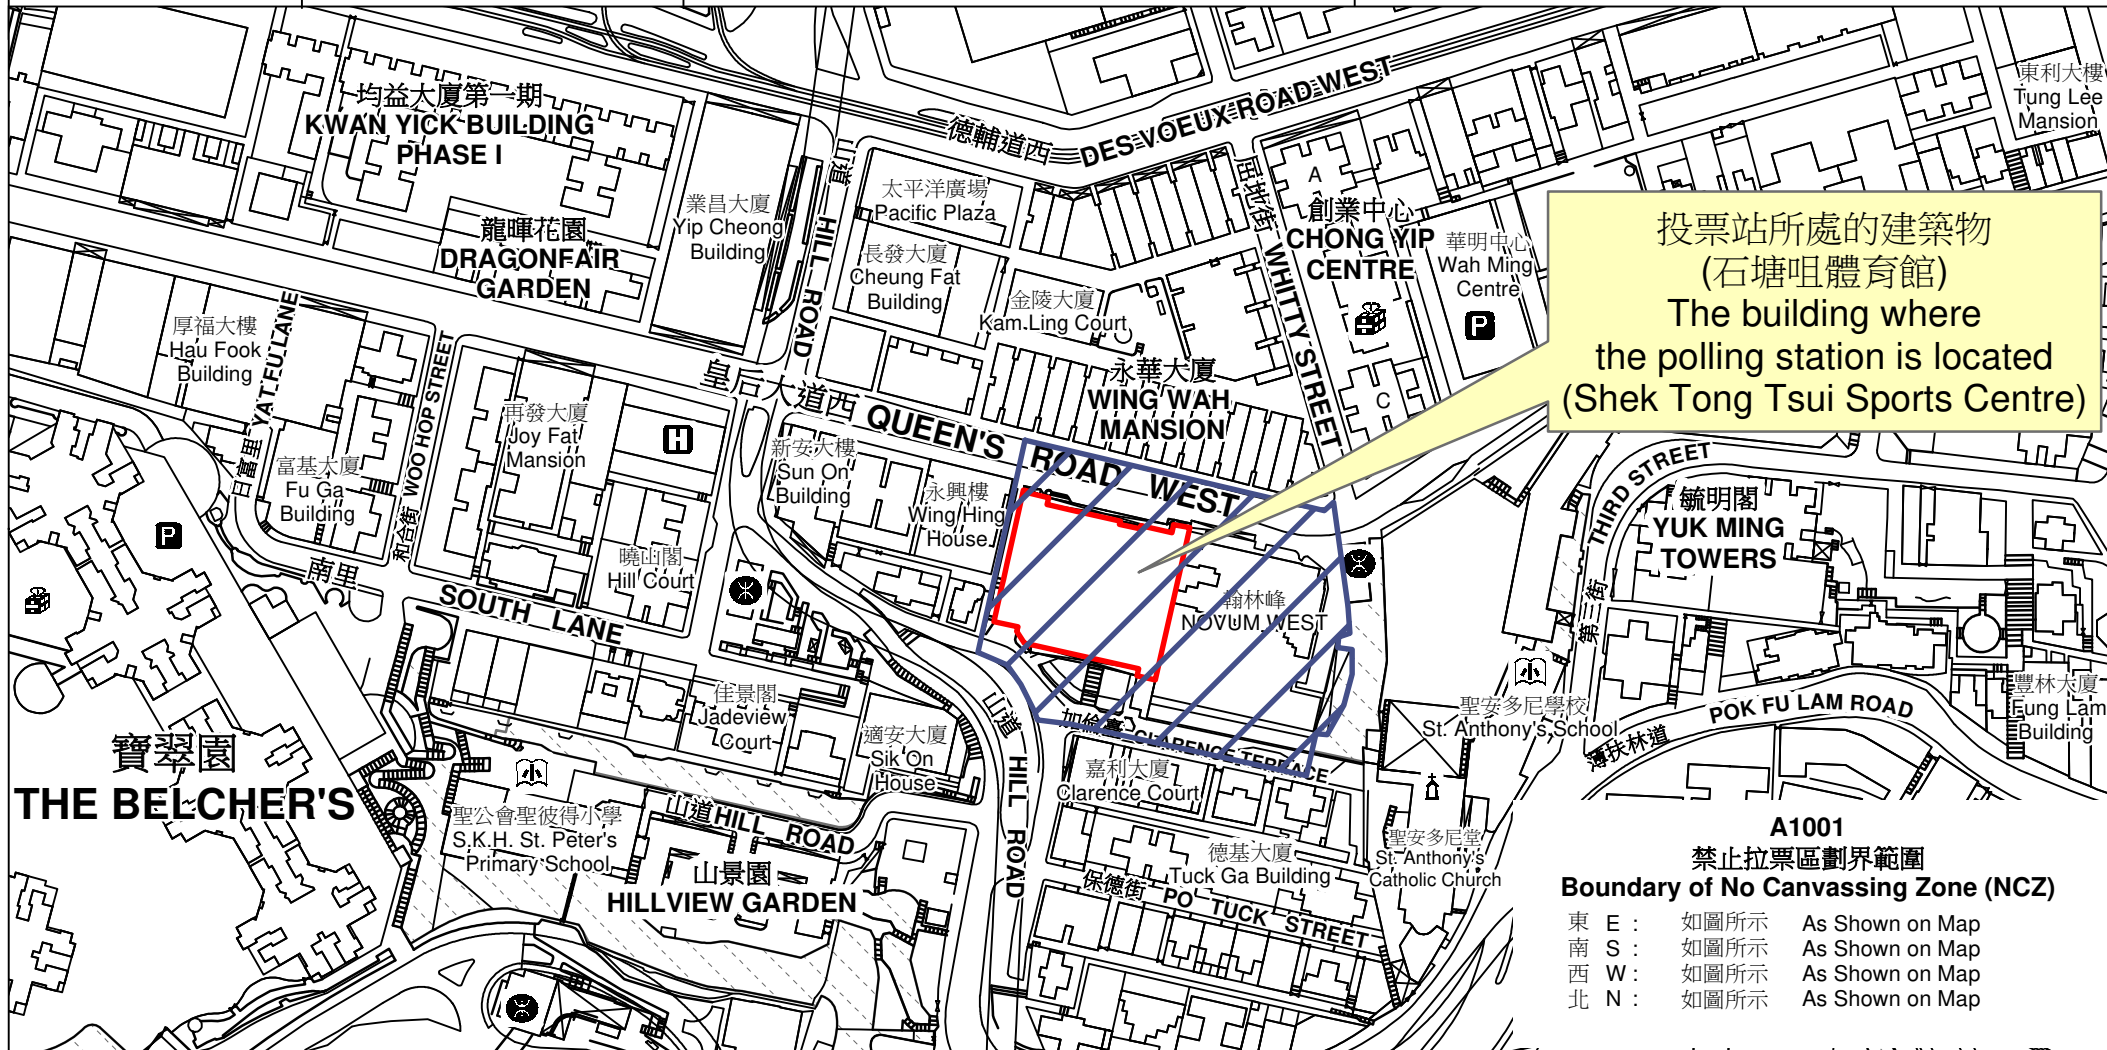

投票站位置圖和禁止拉票區 Polling Station - Location Plan & No Canvassing Zone

投票站編號 Polling Station Code	區議會名稱 Name of District Council	2023年區議會一般選舉區議會地方選區代號及名稱 Code & Name of District Council Geographical Constituency for 2023 District Council Ordinary Election	名稱及地址 Name & Address
A1001	中西區 CENTRAL & WESTERN	A2 西區 WESTERN	石塘咀體育館 香港皇后大道西470號石塘咀市政大廈6樓 Shek Tong Tsui Sports Centre 6/F, Shek Tong Tsui Municipal Services Building, 470 Queen's Road West, Hong Kong

投票站所處的建築物
(石塘咀體育館)
The building where
the polling station is located
(Shek Tong Tsui Sports Centre)

A1001
禁止拉票區劃界範圍
Boundary of No Canvassing Zone (NCZ)
東 E : 如圖所示 As Shown on Map
南 S : 如圖所示 As Shown on Map
西 W : 如圖所示 As Shown on Map
北 N : 如圖所示 As Shown on Map

 禁止拉票區
No Canvassing Zone