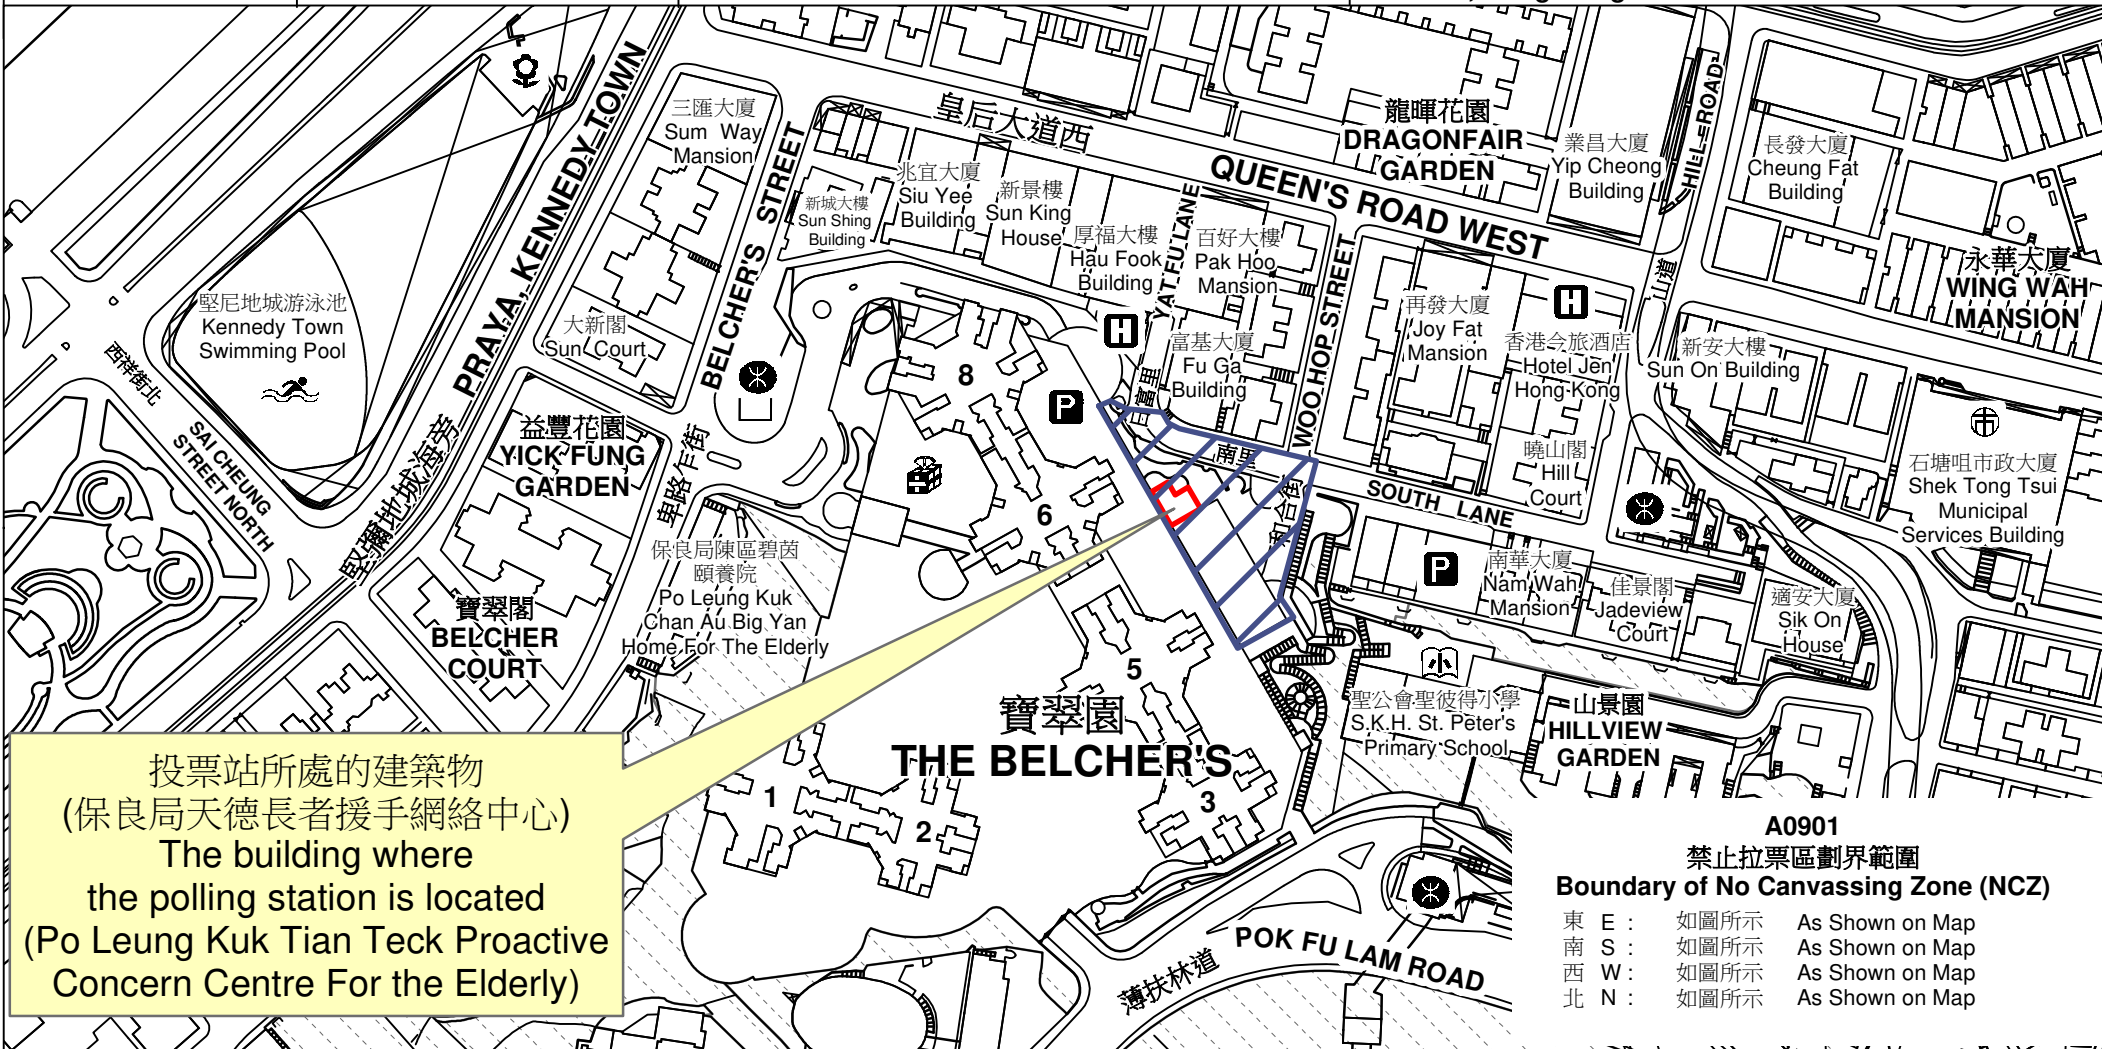

投票站位置圖和禁止拉票區 Polling Station - Location Plan & No Canvassing Zone

投票站編號 Polling Station Code A0901	區議會名稱 Name of District Council 中西區 CENTRAL & WESTERN	2023年區議會一般選舉區議會地方選區代號及名稱 Code & Name of District Council Geographical Constituency for 2023 District Council Ordinary Election A2 西區 WESTERN	名稱及地址 Name & Address 保良局天德長者援手網絡中心 香港西環卑路乍街8號西寶城1樓平台 Po Leung Kuk Tian Teck Proactive Concern Centre For the Elderly Podium Level 1, The Westwood, 8 Belcher's Street, Western, Hong Kong
---	---	--	--

投票站所處的建築物
(保良局天德長者援手網絡中心)
The building where
the polling station is located
(Po Leung Kuk Tian Teck Proactive
Concern Centre For the Elderly)

A0901
禁止拉票區劃界範圍
Boundary of No Canvassing Zone (NCZ)
東 E : 如圖所示 As Shown on Map
南 S : 如圖所示 As Shown on Map
西 W : 如圖所示 As Shown on Map
北 N : 如圖所示 As Shown on Map

 禁止拉票區
No Canvassing Zone