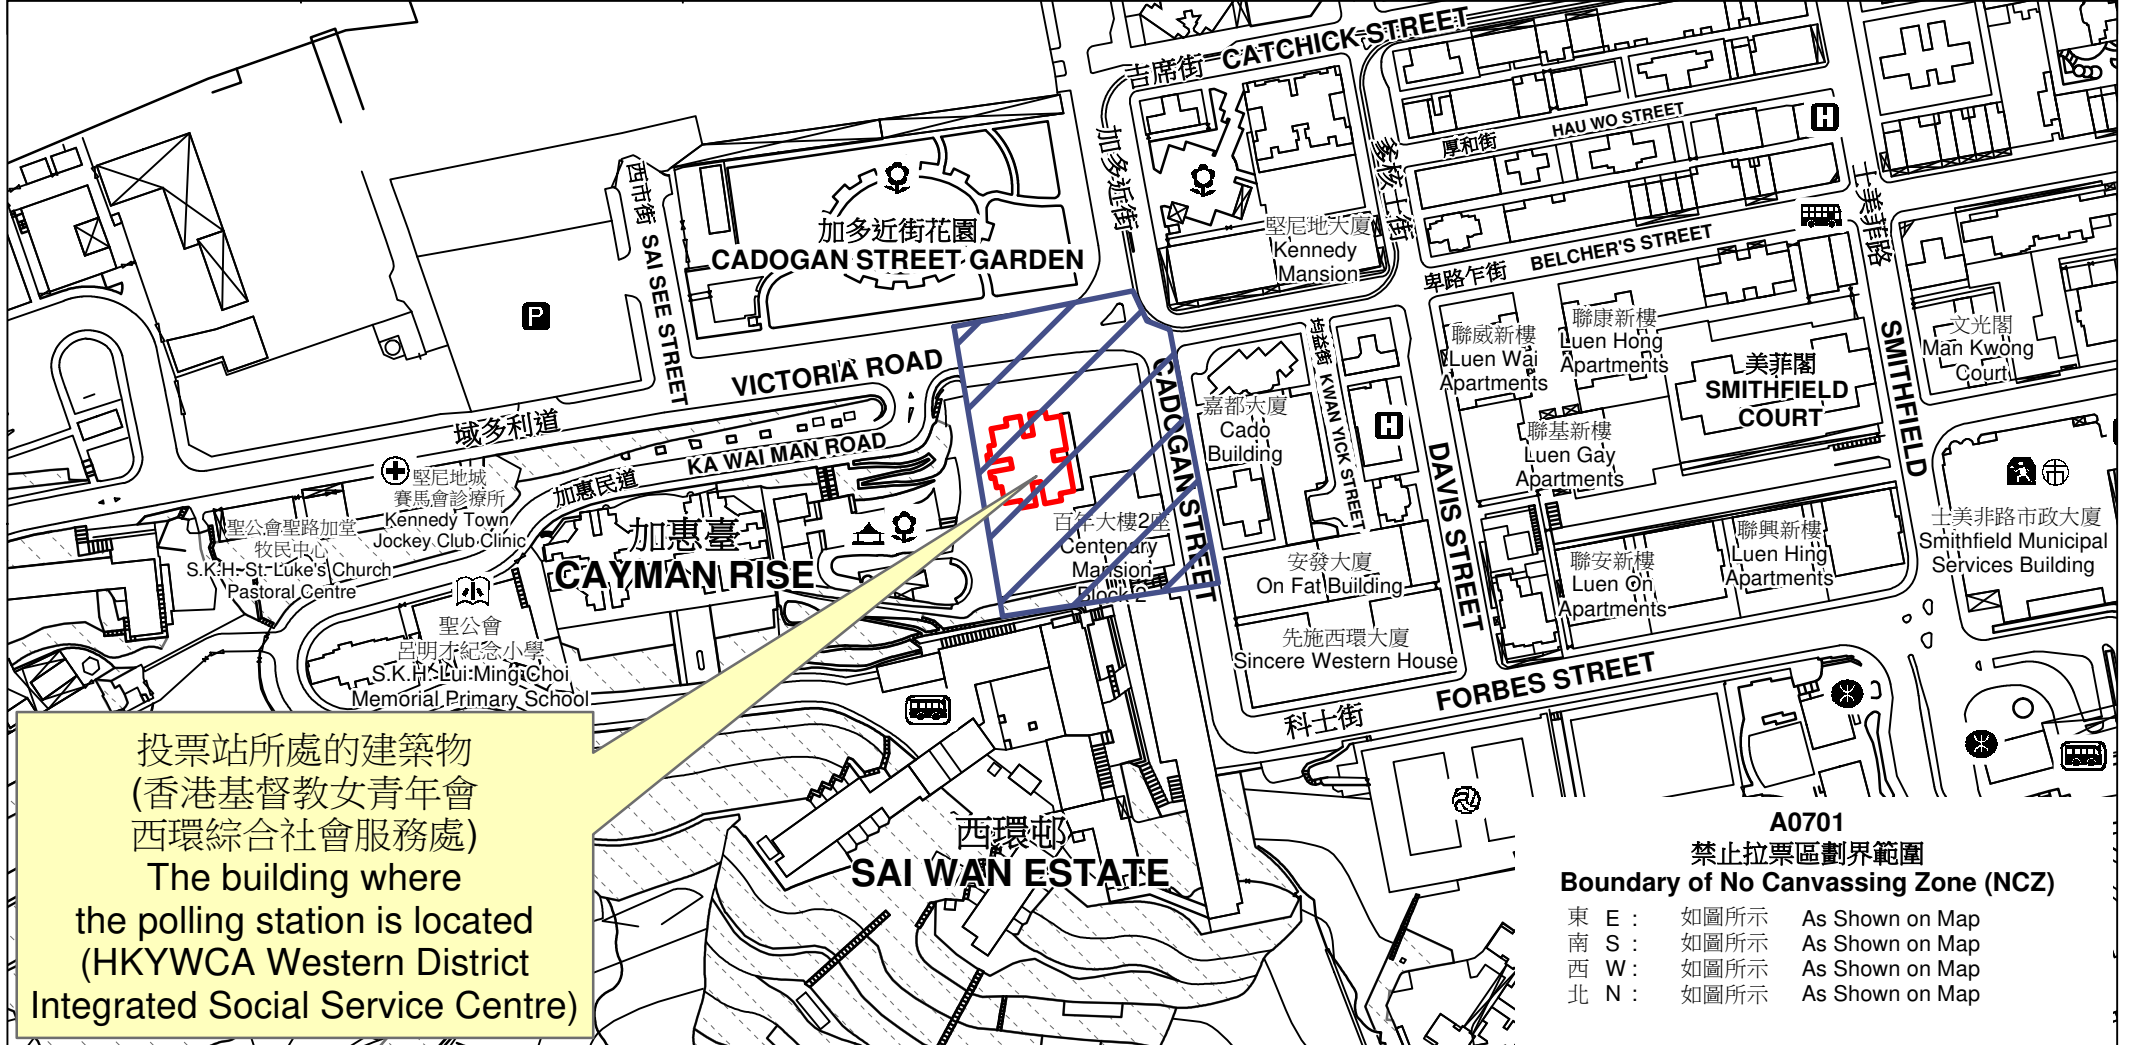

投票站位置圖和禁止拉票區 Polling Station - Location Plan & No Canvassing Zone

| 投票站編號 Polling Station Code | 區議會名稱 Name of District Council | 2023年區議會一般選舉區議會地方選區代號及名稱 Code & Name of District Council Geographical Constituency for 2023 District Council Ordinary Election | 名稱及地址 Name & Address |
|-------------------------------|--|---|---|
| A0701 | 中西區 CENTRAL & WESTERN | A2 西區 WESTERN | 香港基督教女青年會西環綜合社會服務處 香港西環域多利道9至15號百年大樓第1期A座地下至2樓 HKYWCA Western District Integrated Social Service Centre Flat A, G/F - 1/F, Block 1, Centenary Mansion, 9-15 Victoria Road, Western District, Hong Kong |

投票站所處的建築物
(香港基督教女青年會
西環綜合社會服務處)
The building where
the polling station is located
(HKYWCA Western District
Integrated Social Service Centre)

A0701
禁止拉票區劃界範圍
Boundary of No Canvassing Zone (NCZ)

| | | |
|-------|------|-----------------|
| 東 E : | 如圖所示 | As Shown on Map |
| 南 S : | 如圖所示 | As Shown on Map |
| 西 W : | 如圖所示 | As Shown on Map |
| 北 N : | 如圖所示 | As Shown on Map |

 禁止拉票區
No Canvassing Zone