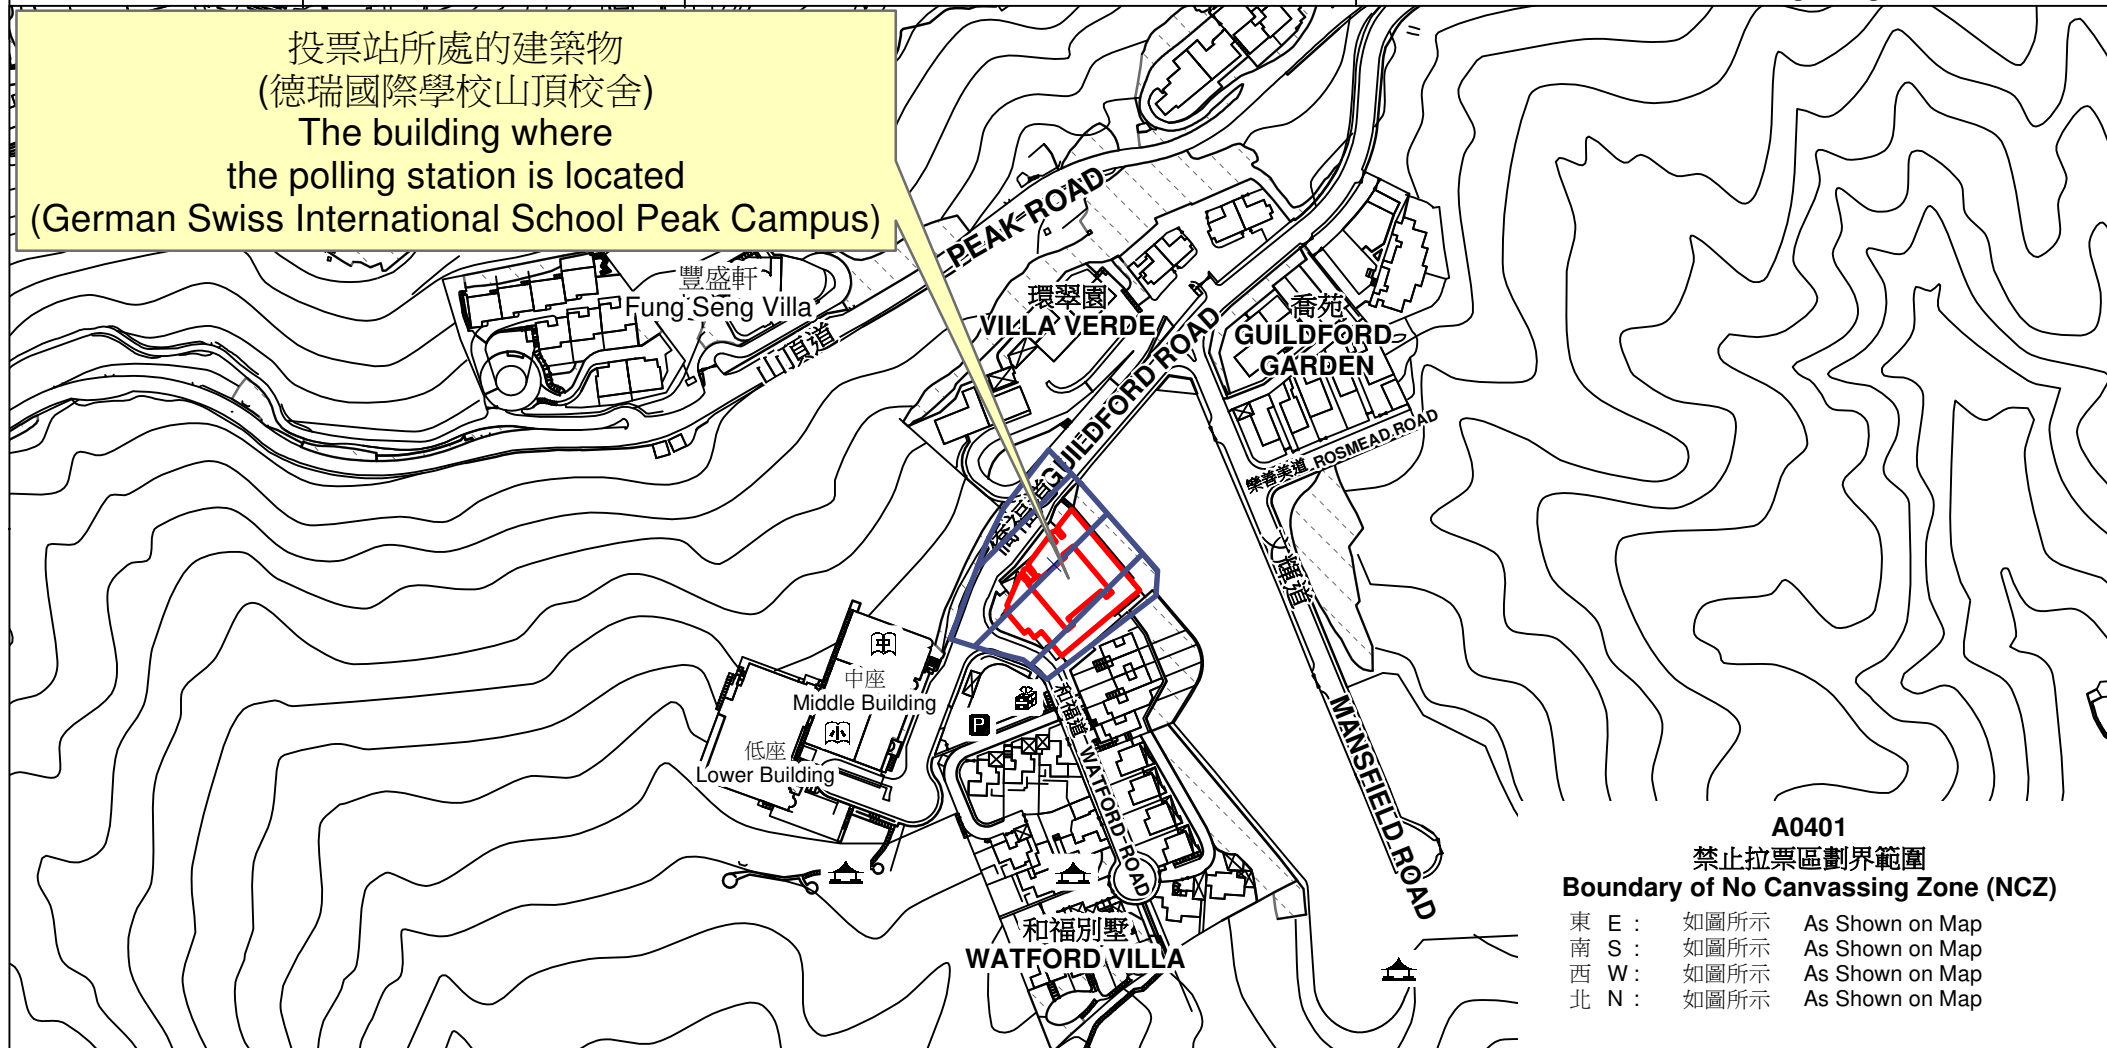

投票站位置圖和禁止拉票區 Polling Station - Location Plan & No Canvassing Zone

<p>投票站編號 Polling Station Code</p> <p>A0401</p>	<p>區議會名稱 Name of District Council</p> <p>中西區 CENTRAL & WESTERN</p>	<p>2023年區議會一般選舉區議會地方選區代號及名稱 Code & Name of District Council Geographical Constituency for 2023 District Council Ordinary Election</p> <p>A1 中區 CENTRAL</p>	<p>名稱及地址 Name & Address</p> <p>德瑞國際學校山頂校舍 香港山頂橋福道11號德瑞國際學校山頂高座地庫 German Swiss International School Peak Campus UG/F, Upper Building, German Swiss International School Peak Campus, 11 Guildford Road, The Peak, Hong Kong</p>
---	---	---	---

投票站所處的建築物
(德瑞國際學校山頂校舍)
The building where
the polling station is located
(German Swiss International School Peak Campus)

A0401
禁止拉票區劃界範圍
Boundary of No Canvassing Zone (NCZ)

東 E :	如圖所示	As Shown on Map
南 S :	如圖所示	As Shown on Map
西 W :	如圖所示	As Shown on Map
北 N :	如圖所示	As Shown on Map

 禁止拉票區
No Canvassing Zone