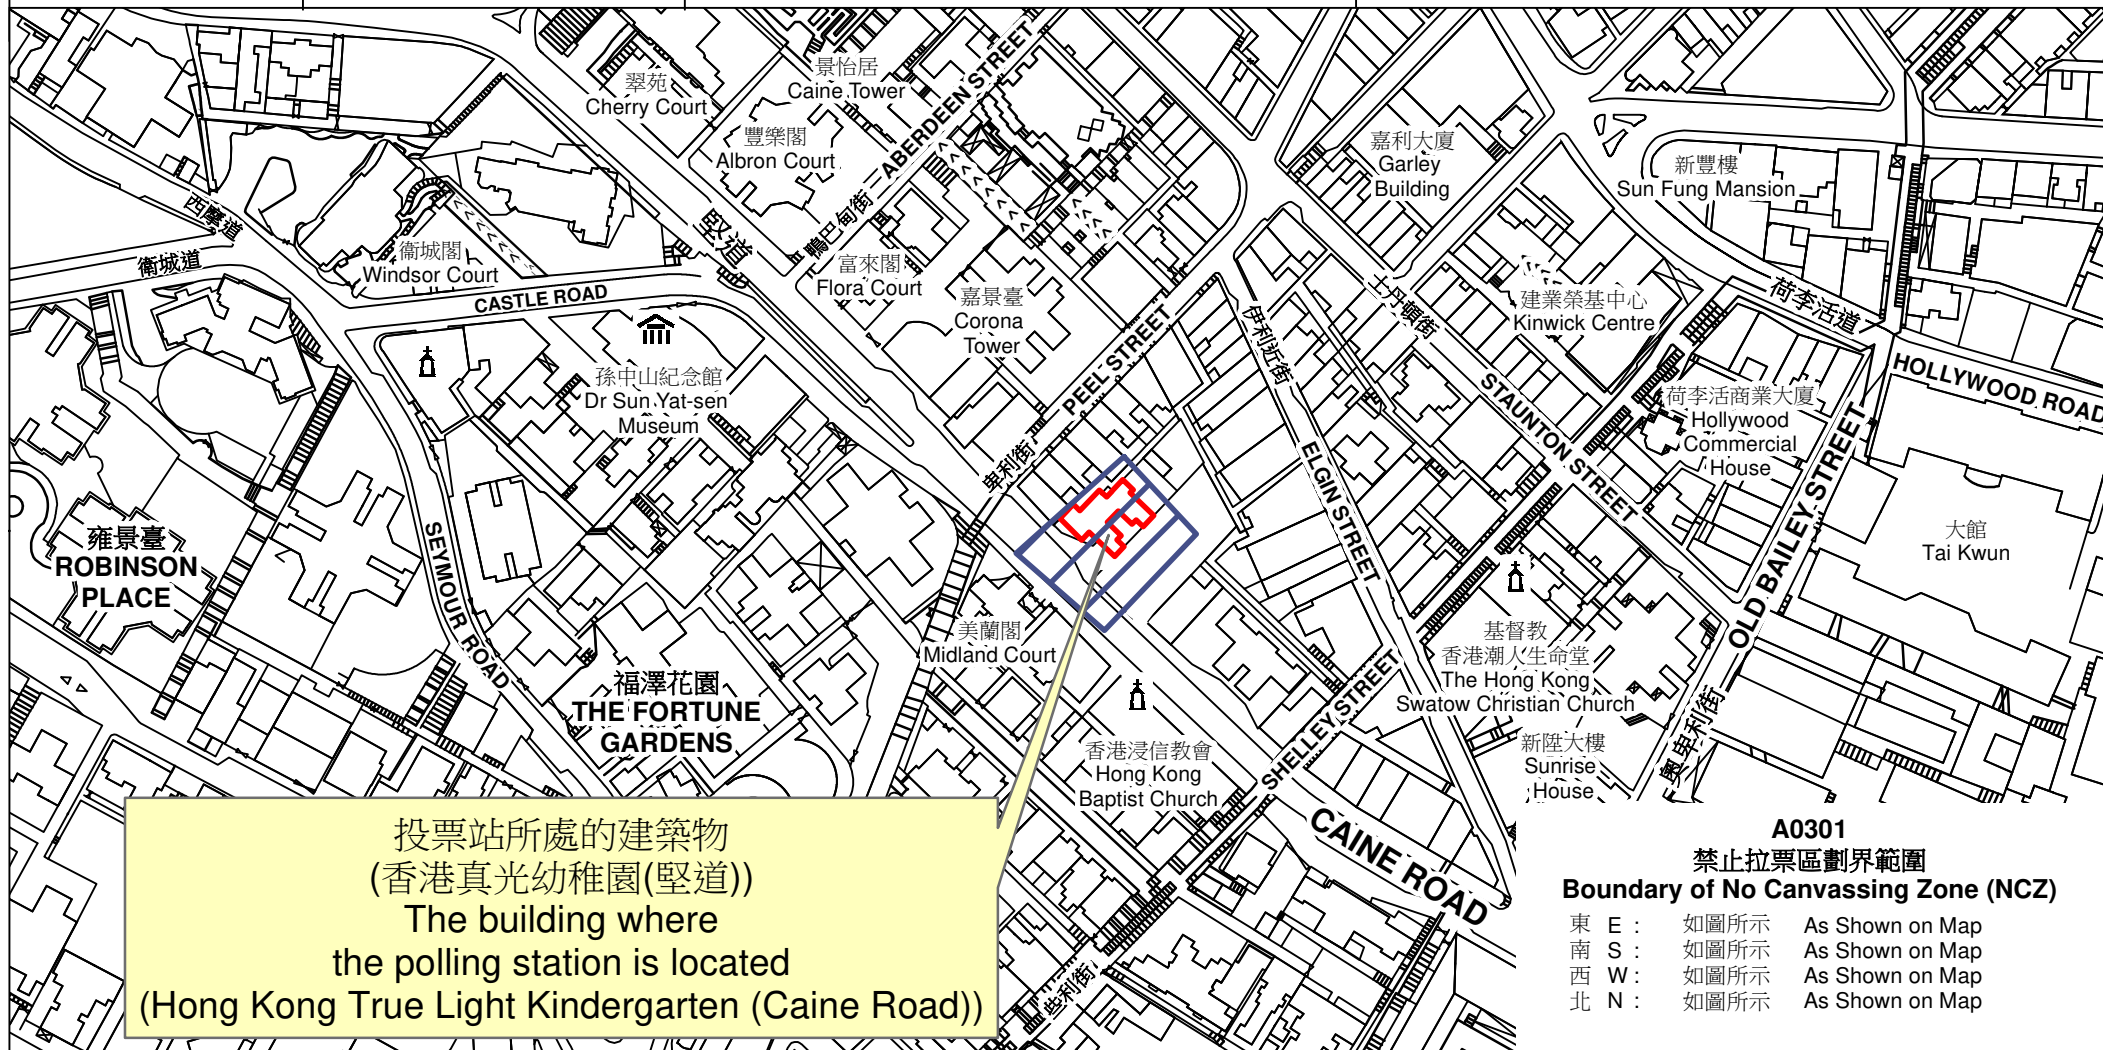

投票站位置圖和禁止拉票區 Polling Station - Location Plan & No Canvassing Zone

投票站編號 Polling Station Code	區議會名稱 Name of District Council	2023年區議會一般選舉區議會地方選區代號及名稱 Code & Name of District Council Geographical Constituency for 2023 District Council Ordinary Election	名稱及地址 Name & Address
A0301	中西區 CENTRAL & WESTERN	A1 中區 CENTRAL	香港真光幼稚園(堅道) 香港堅道75號地下 Hong Kong True Light Kindergarten (Caine Road) G/F, 75 Caine Road, Hong Kong

投票站所處的建築物
(香港真光幼稚園(堅道))
The building where
the polling station is located
(Hong Kong True Light Kindergarten (Caine Road))

A0301
禁止拉票區劃界範圍
Boundary of No Canvassing Zone (NCZ)
東 E : 如圖所示 As Shown on Map
南 S : 如圖所示 As Shown on Map
西 W : 如圖所示 As Shown on Map
北 N : 如圖所示 As Shown on Map

 禁止拉票區
No Canvassing Zone