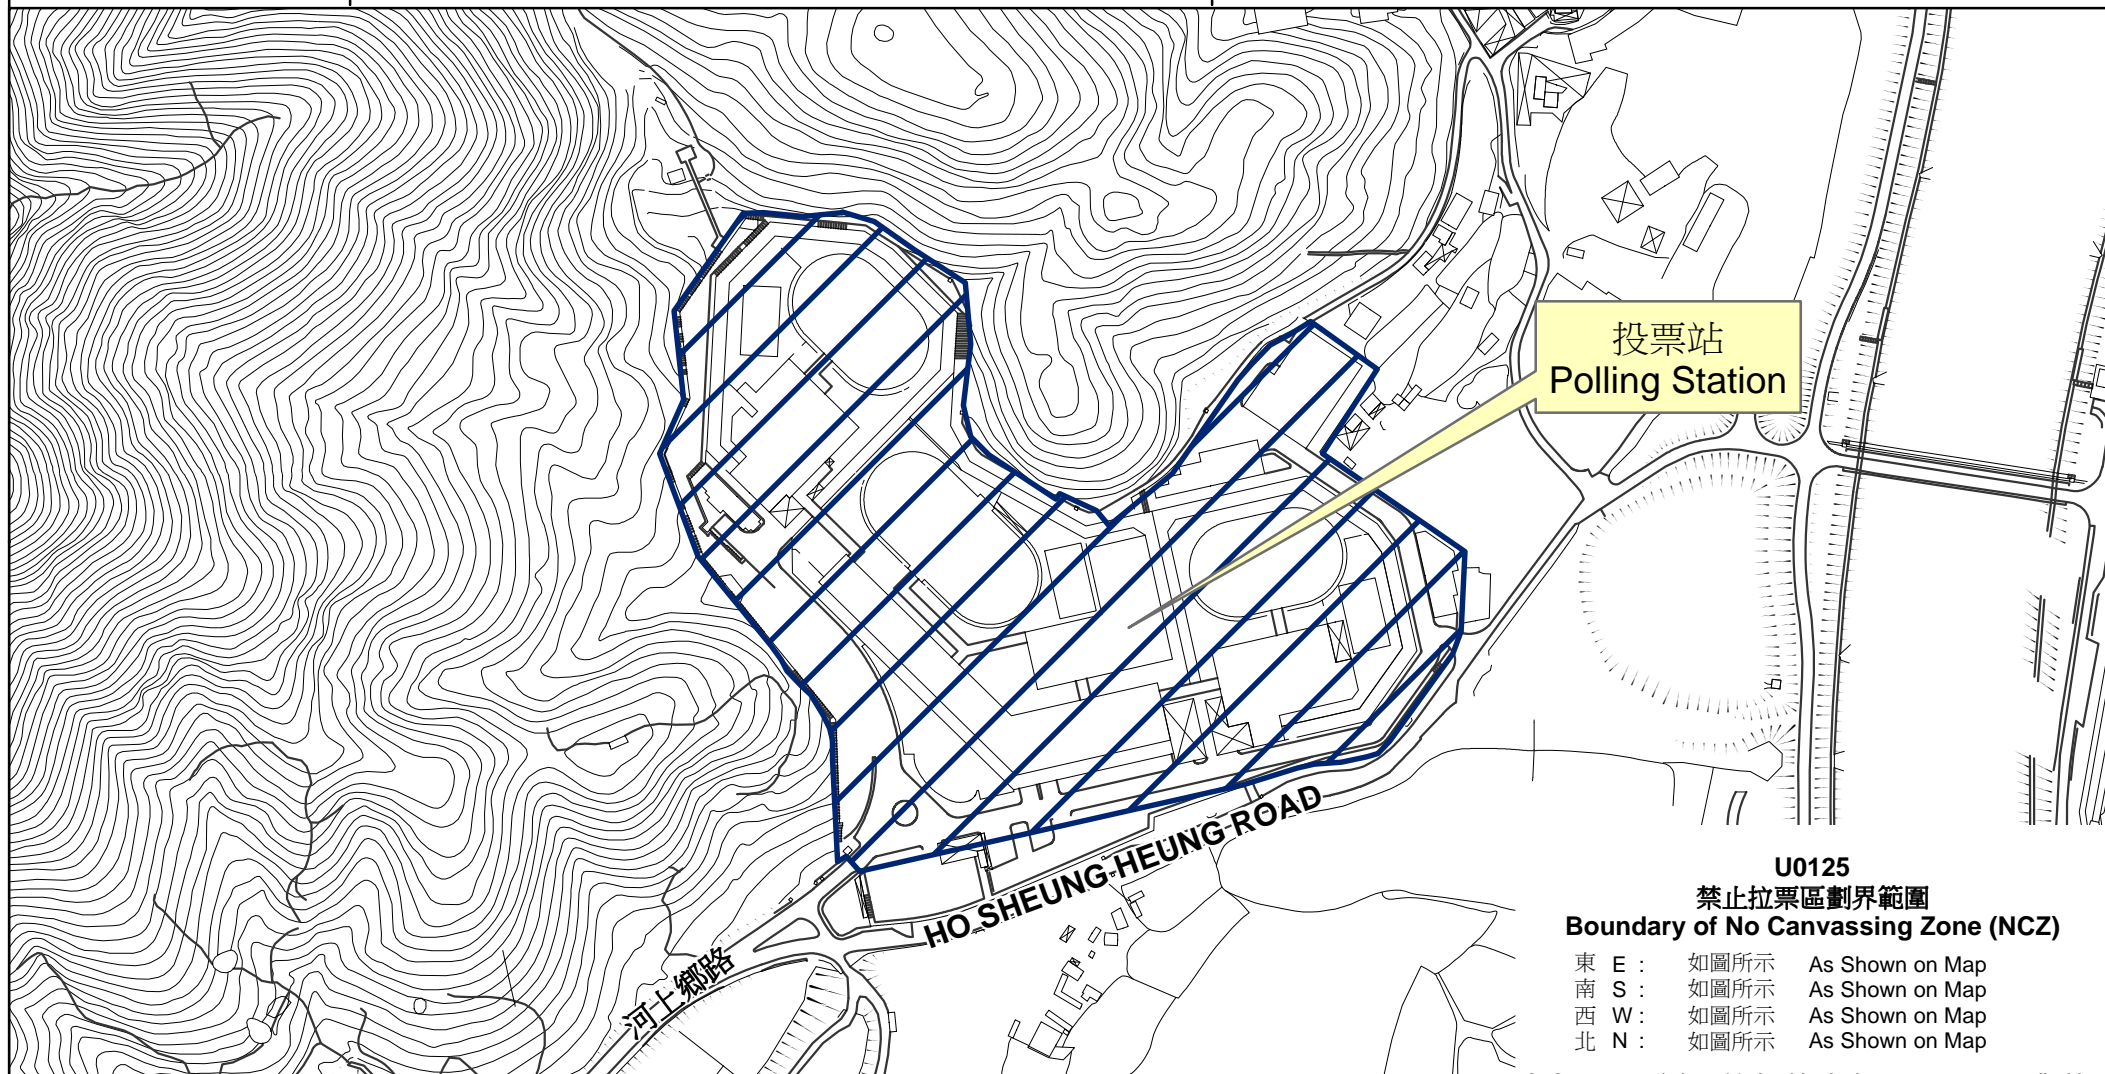

專用投票站位置圖和禁止拉票區

Dedicated Polling Station - Location Map & No Canvassing Zone

專用投票站編號
Dedicated Polling
Station Code

U0125

選舉名稱
Name of Election

2019 年區議會一般選舉
2019 District Council Ordinary Election

名稱及地址
Name & Address

羅湖懲教所
新界上水河上鄉路163號
Lo Wu Correctional Institution
163 Ho Sheung Heung Road, Sheung Shui,
New Territories

投票站
Polling Station

U0125
禁止拉票區劃界範圍
Boundary of No Canvassing Zone (NCZ)

- 東 E : 如圖所示 As Shown on Map
- 南 S : 如圖所示 As Shown on Map
- 西 W : 如圖所示 As Shown on Map
- 北 N : 如圖所示 As Shown on Map

 禁止拉票區
No Canvassing Zone