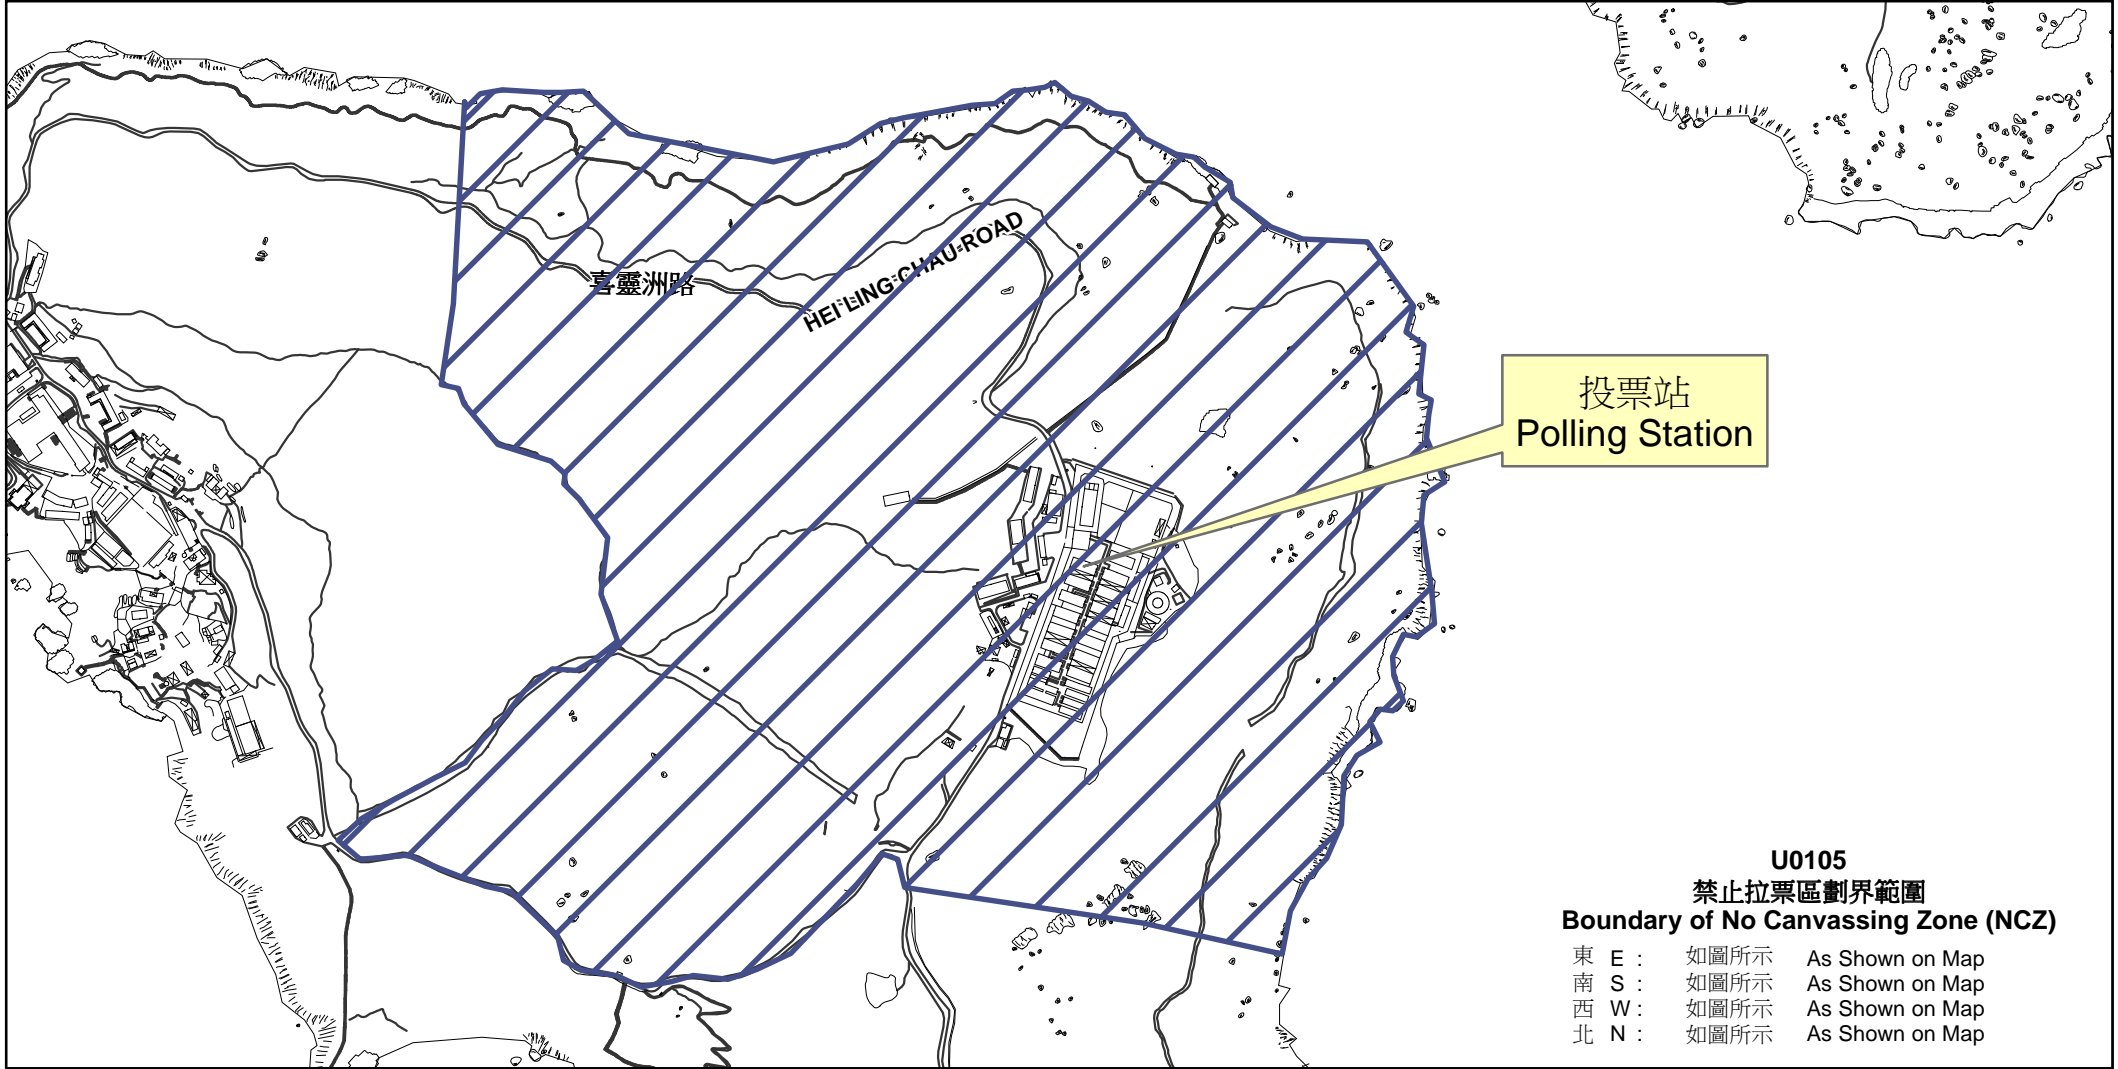

專用投票站位置圖和禁止拉票區

Dedicated Polling Station - Location Map & No Canvassing Zone

<u>專用投票站編號</u> <u>Dedicated Polling Station Code</u>  <b>U0105</b>	<u>選舉名稱</u> <u>Name of Election</u>  <b>2019 年區議會一般選舉</b> <b>2019 District Council Ordinary Election</b>	<u>名稱及地址</u> <u>Name &amp; Address</u>  <b>喜靈洲懲教所</b> <b>喜靈洲</b> <b>Hei Ling Chau Correctional Institution</b> <b>Hei Ling Chau Island</b>
---	--	--

**U0105**  
**禁止拉票區劃界範圍**  
**Boundary of No Canvassing Zone (NCZ)**

東 E :	如圖所示	As Shown on Map
南 S :	如圖所示	As Shown on Map
西 W :	如圖所示	As Shown on Map
北 N :	如圖所示	As Shown on Map

 禁止拉票區  
 No Canvassing Zone