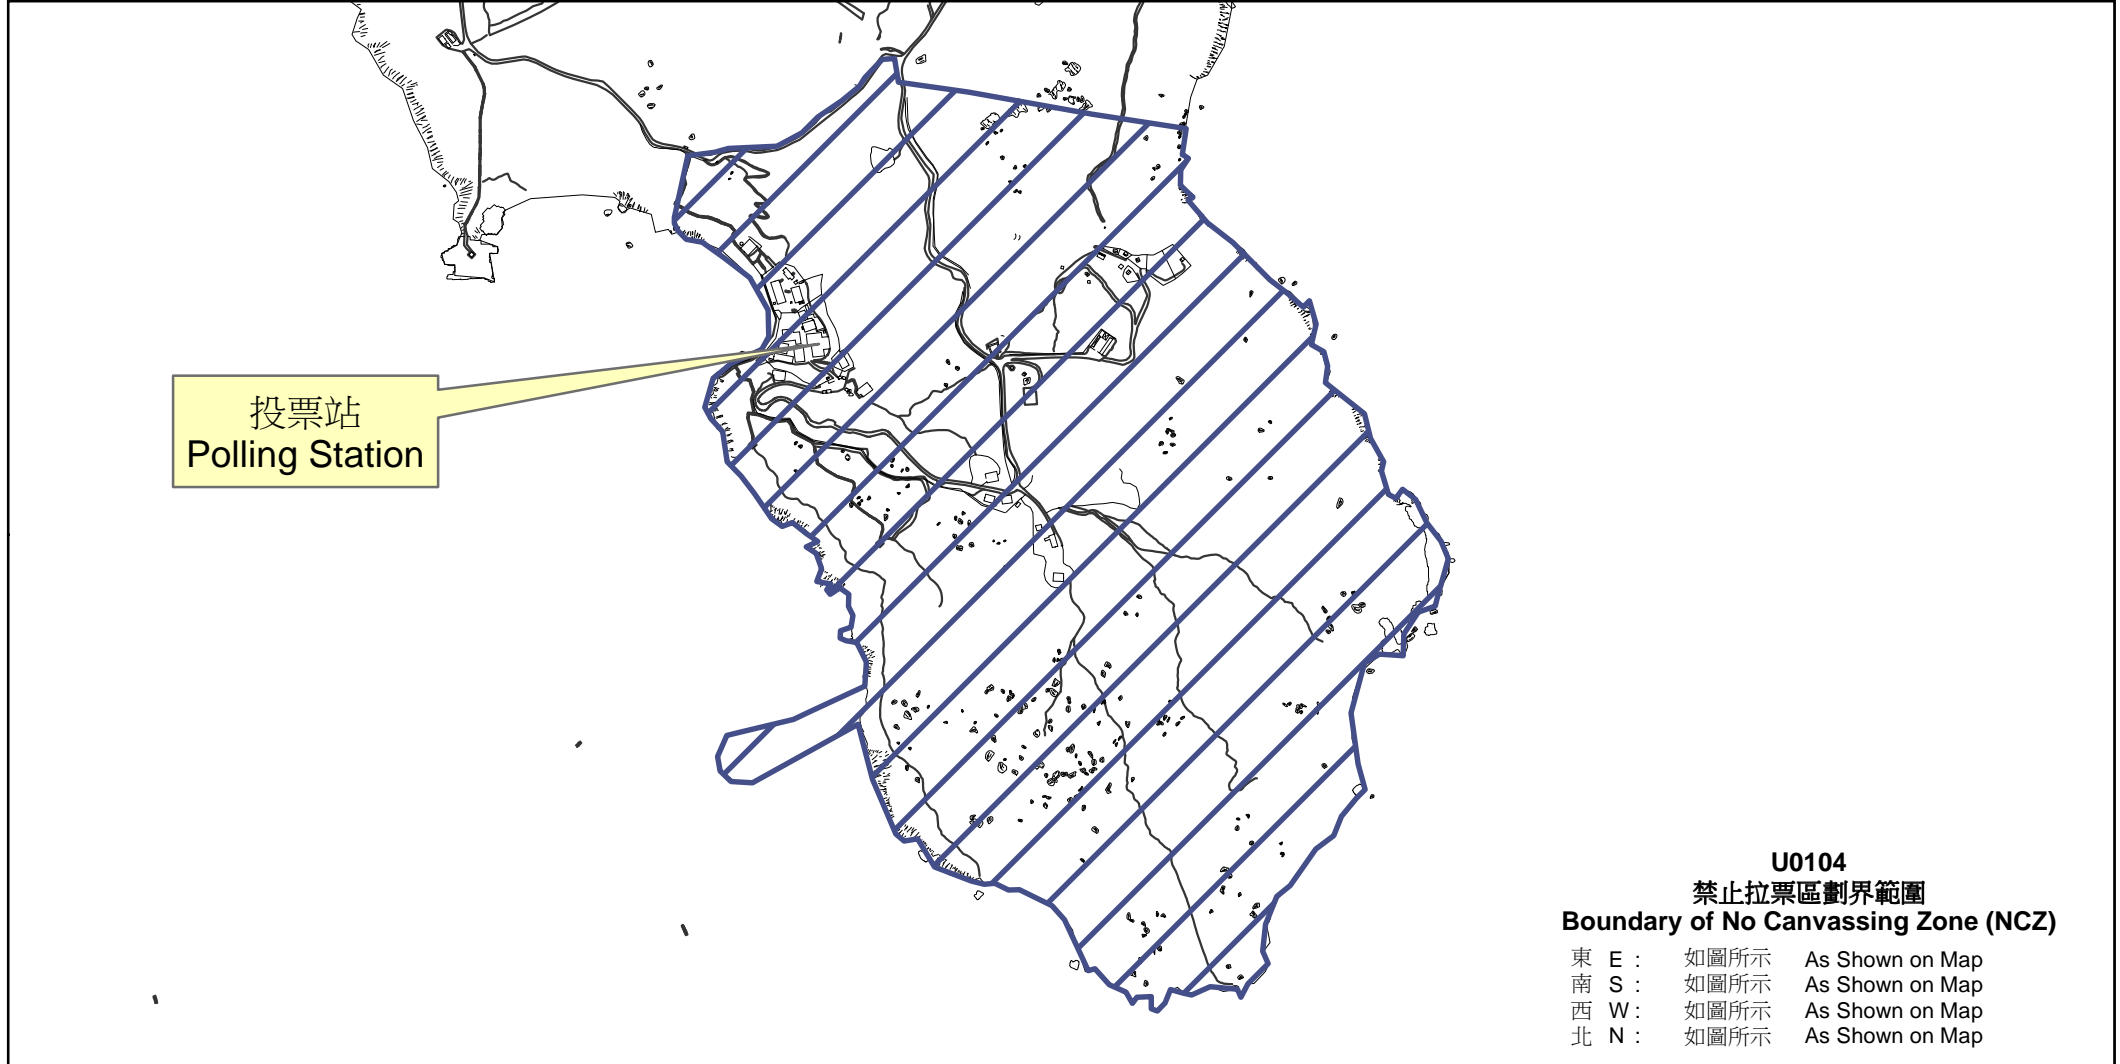

專用投票站位置圖和禁止拉票區

Dedicated Polling Station - Location Map & No Canvassing Zone

<p>專用投票站編號 Dedicated Polling Station Code</p> <p><b>U0104</b></p>	<p>選舉名稱 Name of Election</p> <p><b>2019 年區議會一般選舉 2019 District Council Ordinary Election</b></p>	<p>名稱及地址 Name &amp; Address</p> <p><b>勵顧懲教所 喜靈洲 Nei Kwu Correctional Institution Hei Ling Chau Island</b></p>
---	--	---

**U0104**  
禁止拉票區劃界範圍  
Boundary of No Canvassing Zone (NCZ)

- 東 E : 如圖所示 As Shown on Map
- 南 S : 如圖所示 As Shown on Map
- 西 W : 如圖所示 As Shown on Map
- 北 N : 如圖所示 As Shown on Map

 禁止拉票區  
No Canvassing Zone