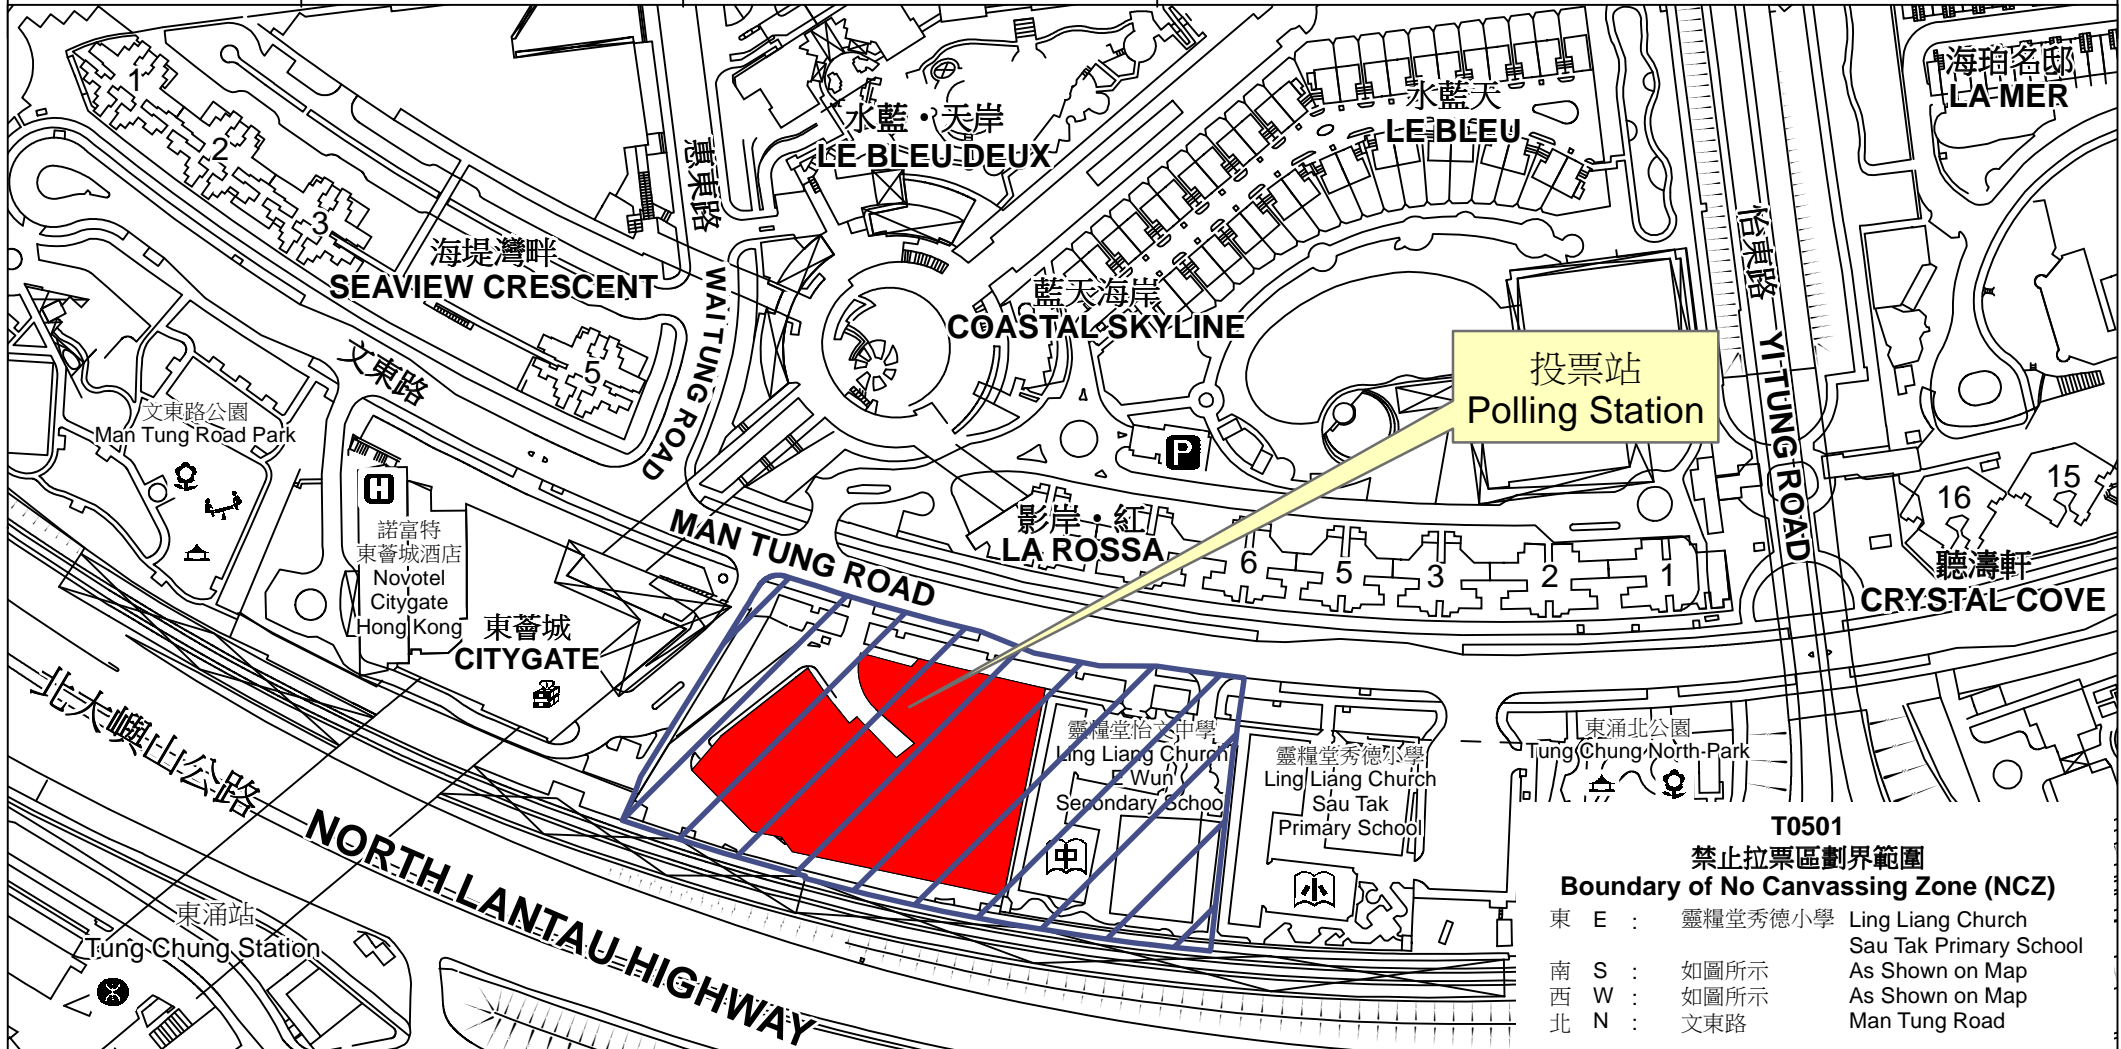

# 投票站位置圖和禁止拉票區 Polling Station - Location Plan & No Canvassing Zone

| 投票站編號<br>Polling Station Code | 區議會名稱<br>Name of District Council | 2019年區議會一般選舉選區編號及名稱<br>Code & Name of Constituency for<br>2019 District Council Ordinary Election | 名稱及地址<br>Name & Address   |
|-------------------------------|-----------------------------------|---|---|
| <b>T0501</b>                  | <b>離島<br/>ISLANDS</b>             | <b>T05<br/>東涌中<br/>Tung Chung Central</b>   | 東涌社區會堂<br>新界大嶼山東涌文東路39號東涌市政大樓地下<br><b>Tung Chung Community Hall</b><br><b>G/F, Tung Chung Municipal Services Building,</b><br><b>39 Man Tung Road, Tung Chung, Lantau Island, New Territories</b> |

**T0501  
禁止拉票區劃界範圍  
Boundary of No Canvassing Zone (NCZ)**

|       |         |  |
|-------|---------|--|
| 東 E : | 靈糧堂秀德小學 | Ling Liang Church Sau Tak Primary School |
| 南 S : | 如圖所示    | As Shown on Map                          |
| 西 W : | 如圖所示    | As Shown on Map                          |
| 北 N : | 文東路     | Man Tung Road                            |

 禁止拉票區  
No Canvassing Zone