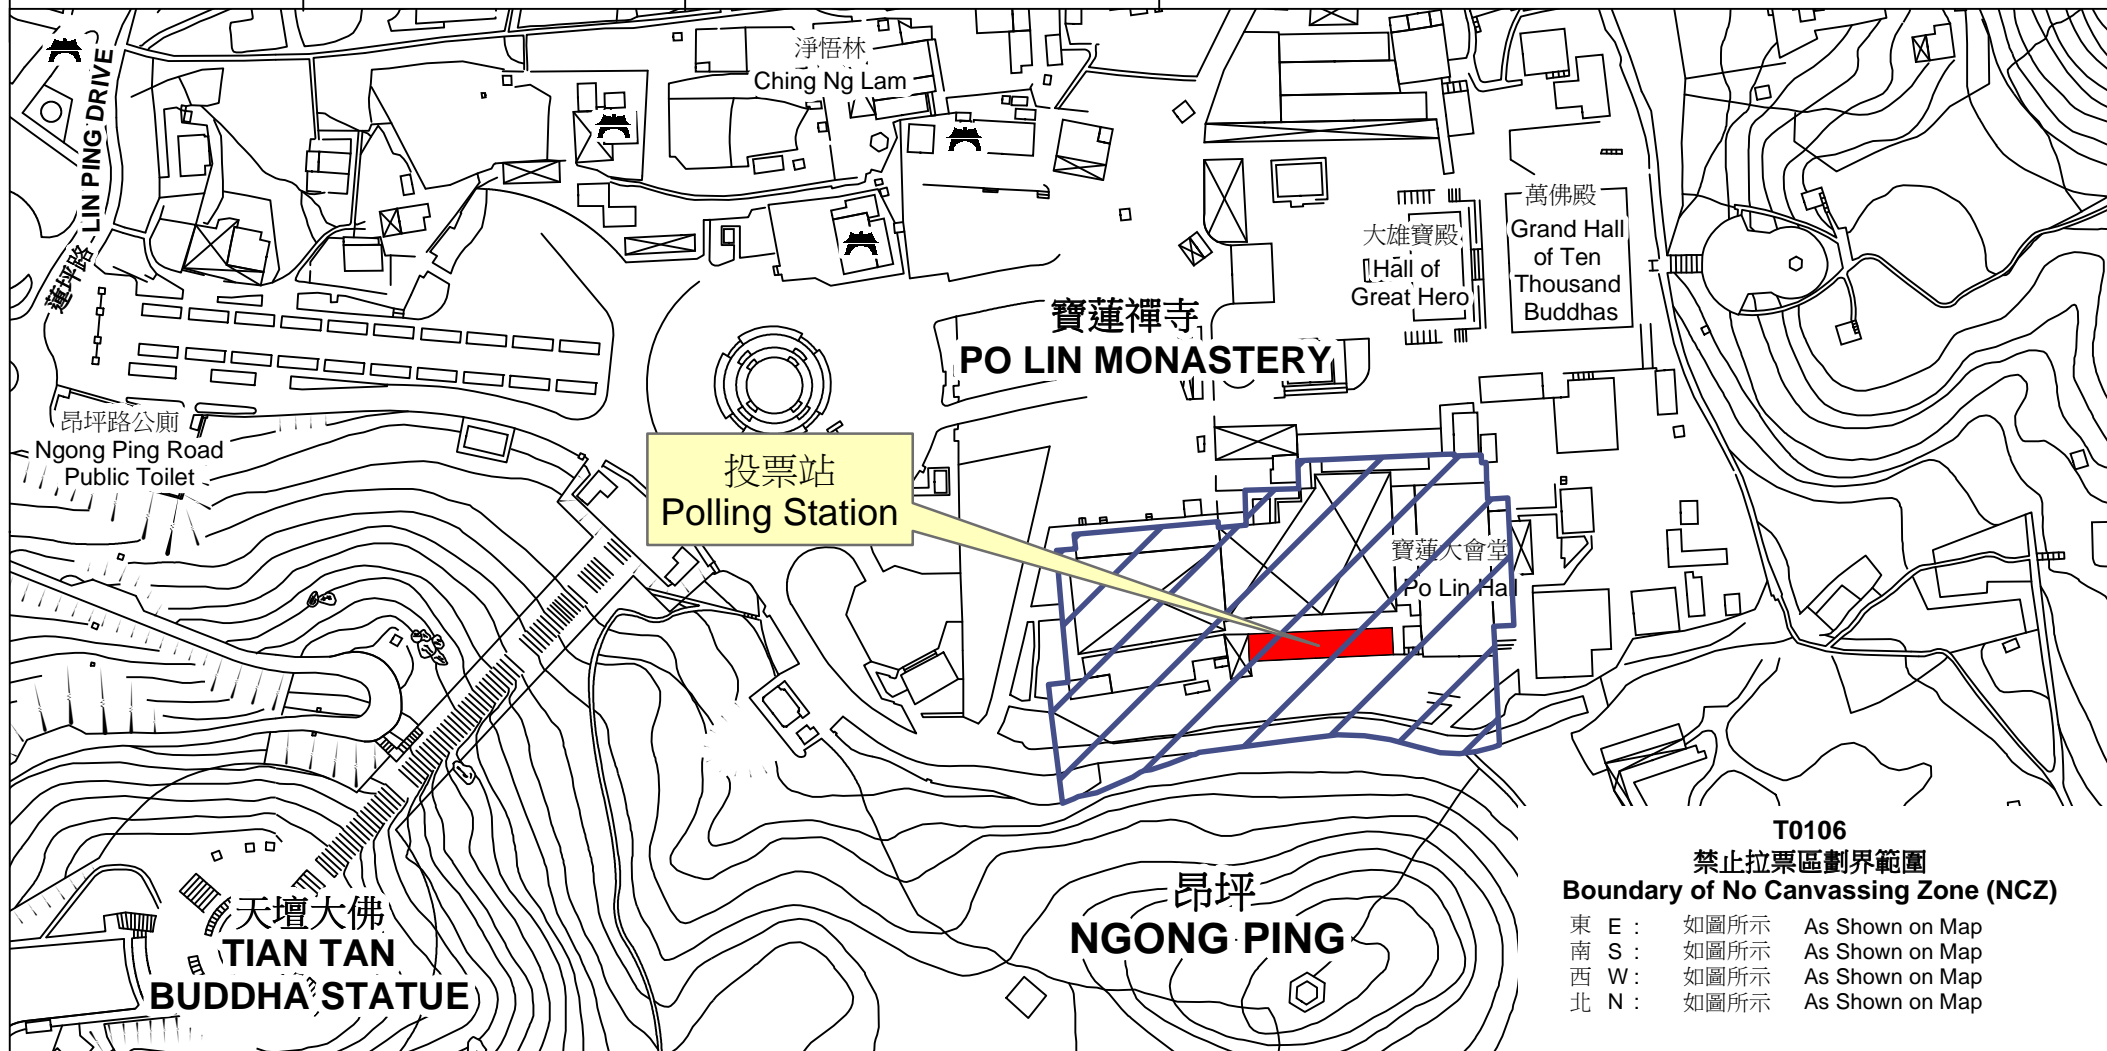

# 投票站位置圖和禁止拉票區 Polling Station - Location Plan & No Canvassing Zone

投票站編號 Polling Station Code	區議會名稱 Name of District Council	2019年區議會一般選舉選區編號及名稱 Code & Name of Constituency for 2019 District Council Ordinary Election	名稱及地址 Name & Address
<b>T0106</b>	<b>離島 ISLANDS</b>	<b>T01 大嶼山 Lantau</b>	<b>寶蓮禪寺大澳廳 新界大嶼山昂坪昂平路寶蓮禪寺 Tai O Room, Po Lin Monastery Po Lin Monastery, Ngong Ping Road, Ngong Ping, Lantau Island, New Territories</b>

**T0106**  
**禁止拉票區劃界範圍**  
**Boundary of No Canvassing Zone (NCZ)**  
 東 E : 如圖所示 As Shown on Map  
 南 S : 如圖所示 As Shown on Map  
 西 W : 如圖所示 As Shown on Map  
 北 N : 如圖所示 As Shown on Map

 禁止拉票區  
 No Canvassing Zone