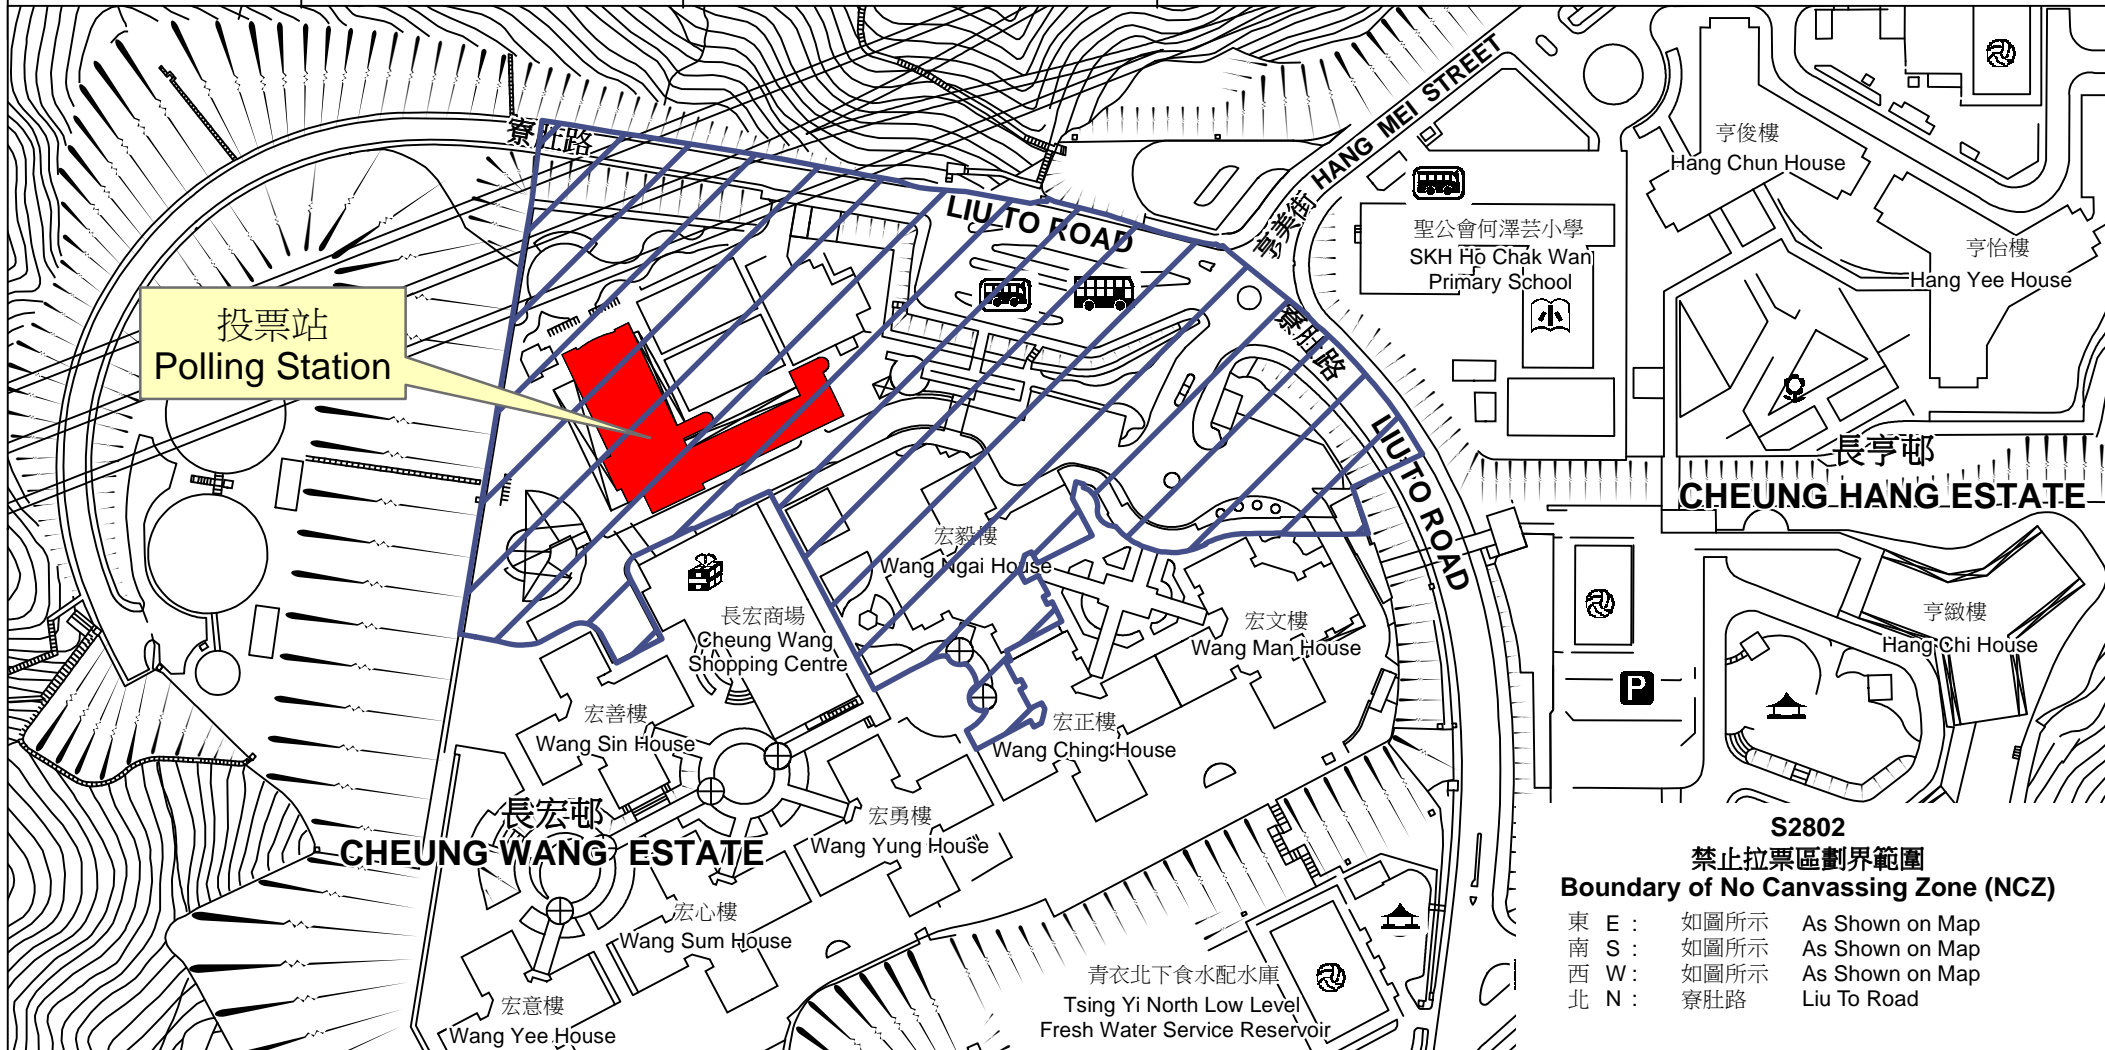

投票站位置圖和禁止拉票區 Polling Station - Location Plan & No Canvassing Zone

投票站編號 Polling Station Code	區議會名稱 Name of District Council	2019年區議會一般選舉選區編號及名稱 Code & Name of Constituency for 2019 District Council Ordinary Election	名稱及地址 Name & Address
S2802	葵青 KWAI TSING	S28 青衣南 Tsing Yi South	聖公會青衣主恩小學 新界青衣長宏邨 SKH Tsing Yi Chu Yan Primary School Cheung Wang Estate, Tsing Yi, New Territories

S2802
禁止拉票區劃界範圍
Boundary of No Canvassing Zone (NCZ)

東 E :	如圖所示	As Shown on Map
南 S :	如圖所示	As Shown on Map
西 W :	如圖所示	As Shown on Map
北 N :	寮肚路	Liu To Road

 禁止拉票區
No Canvassing Zone