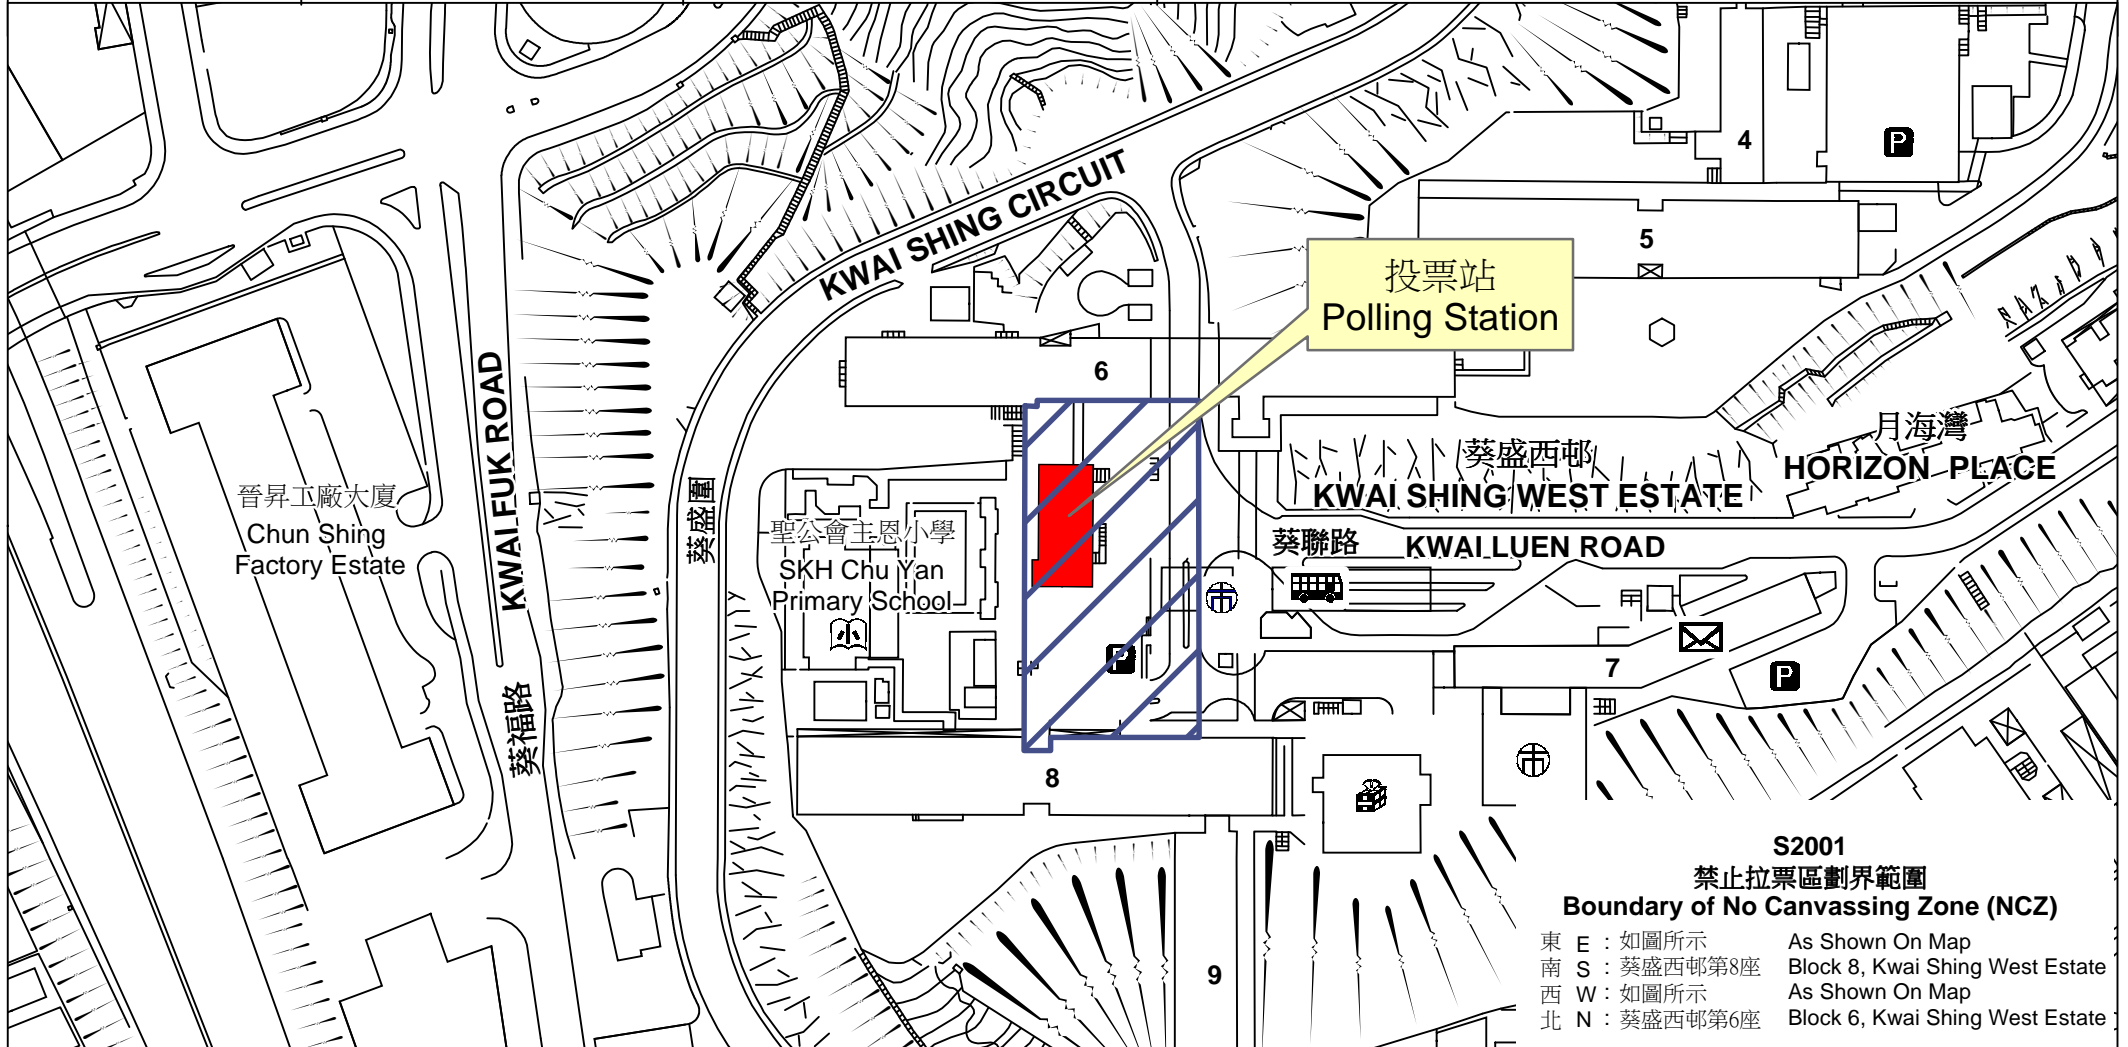

投票站位置圖和禁止拉票區 Polling Station - Location Plan & No Canvassing Zone

投票站編號 Polling Station Code	區議會名稱 Name of District Council	2019年區議會一般選舉選區編號及名稱 Code & Name of Constituency for 2019 District Council Ordinary Election	名稱及地址 Name & Address
S2001	葵青 KWAI TSING	S20 葵盛西邨 Kwai Shing West Estate	葵盛社區會堂 新界葵涌葵盛西邨第6座平台 Kwai Shing Community Hall Podium, Block 6, Kwai Shing West Estate, Kwai Chung, New Territories

禁止拉票區
No Canvassing Zone