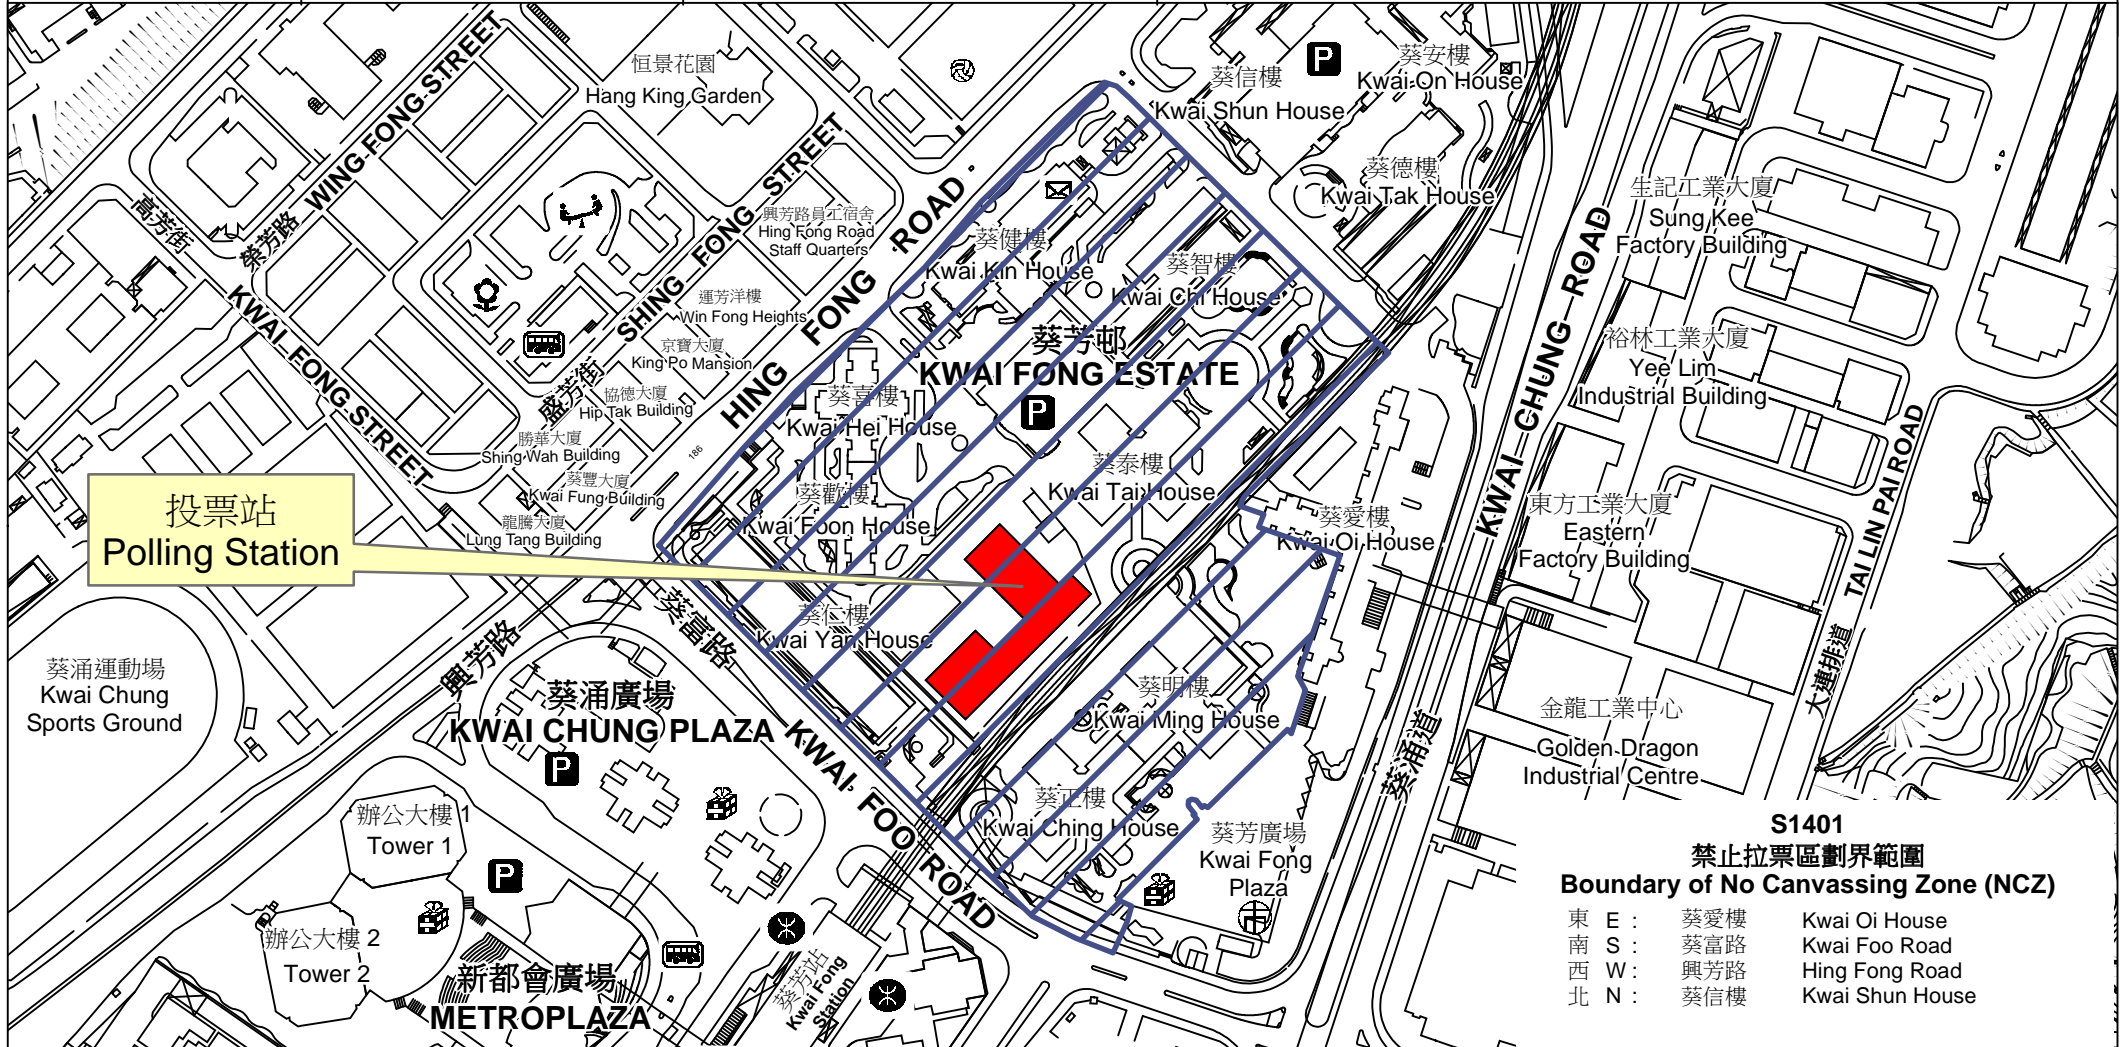

# 投票站位置圖和禁止拉票區 Polling Station - Location Plan & No Canvassing Zone

投票站編號 Polling Station Code	區議會名稱 Name of District Council	2019年區議會一般選舉選區編號及名稱 Code & Name of Constituency for 2019 District Council Ordinary Election	名稱及地址 Name & Address
<b>S1401</b>	<b>葵青 KWAI TSING</b>	<b>S14 葵芳 Kwai Fong</b>	佛教林金殿紀念小學 新界葵涌葵芳邨第5期屋邨校舍 <b>Buddhist Lim Kim Tian Memorial Primary School Estate School, Phase 5, Kwai Fong Estate, Kwai Chung, New Territories</b>

 禁止拉票區  
No Canvassing Zone