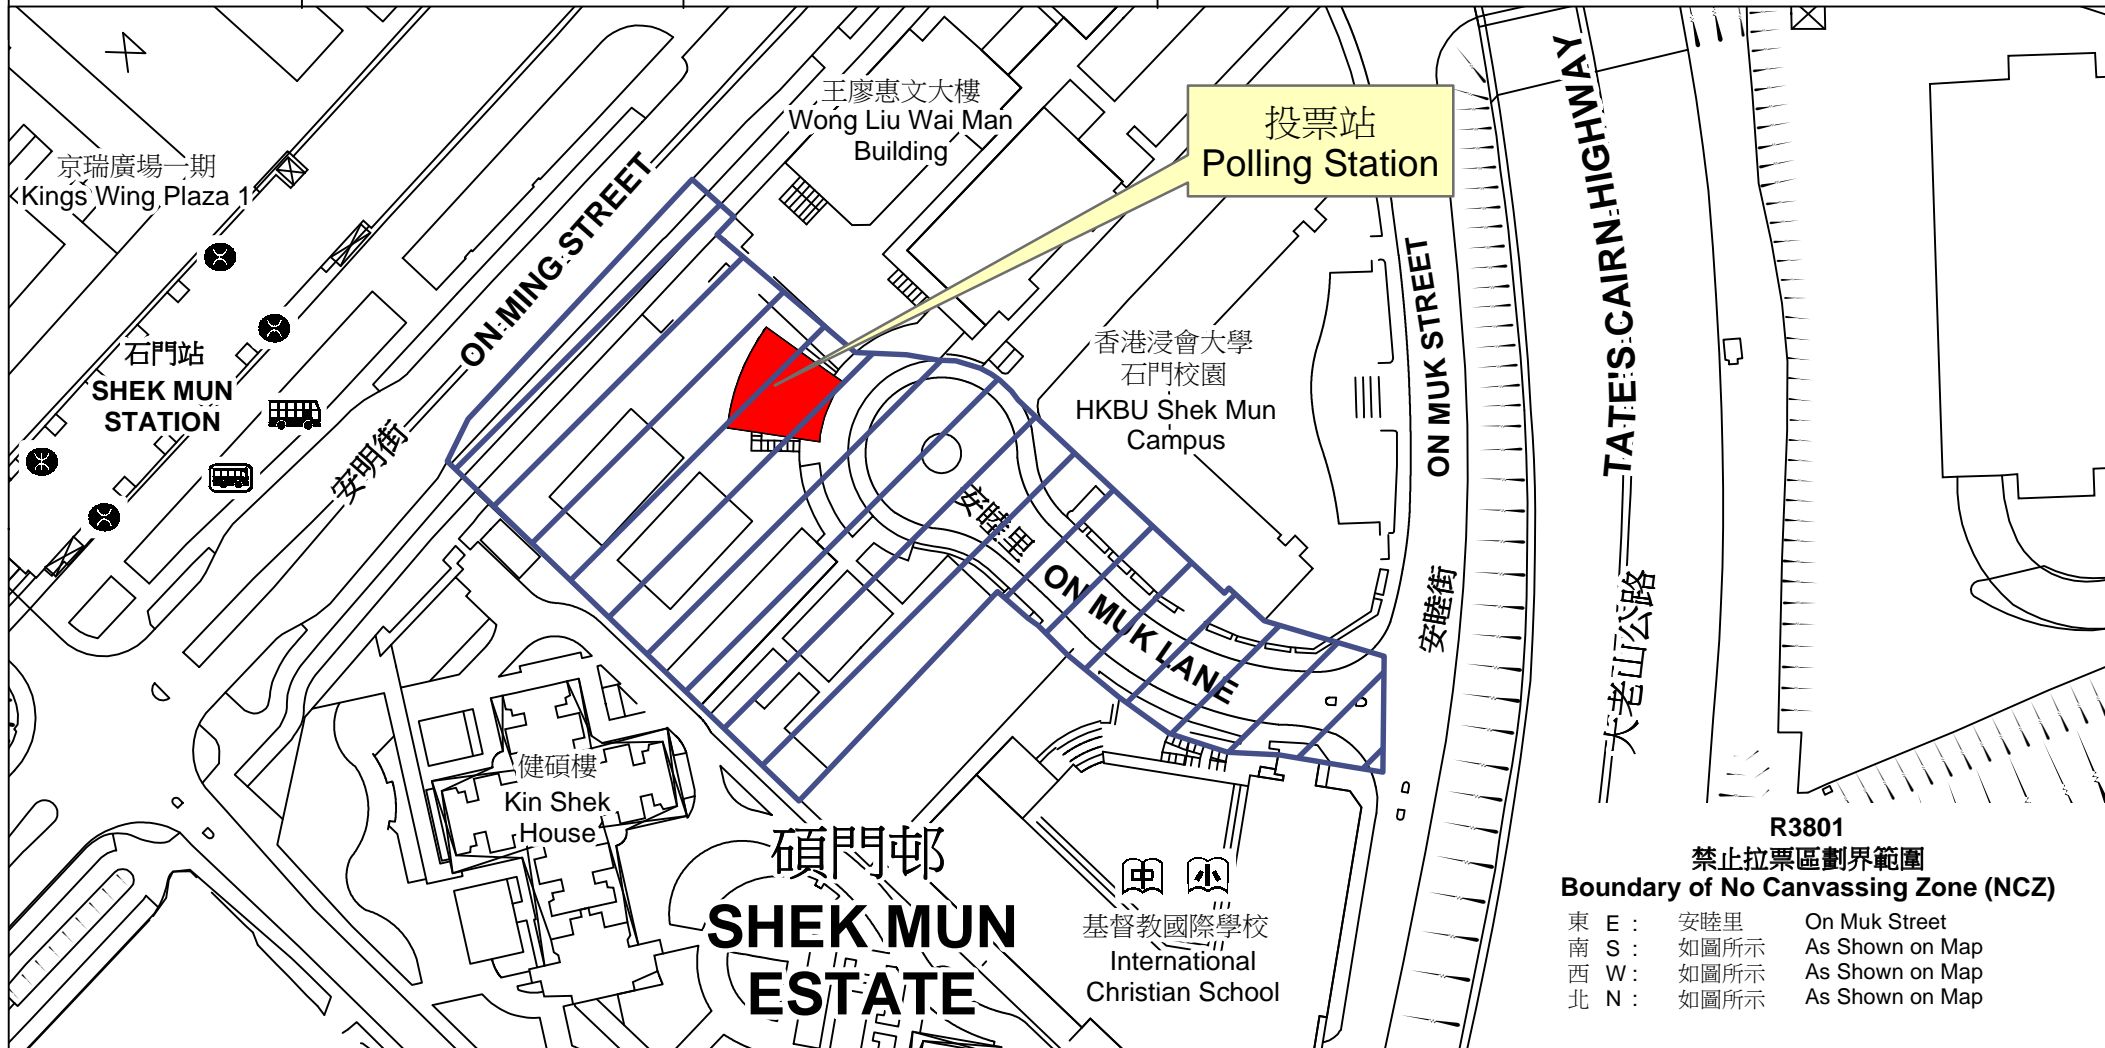

投票站位置圖和禁止拉票區 Polling Station - Location Plan & No Canvassing Zone

投票站編號 Polling Station Code	區議會名稱 Name of District Council	2019年區議會一般選舉選區編號及名稱 Code & Name of Constituency for 2019 District Council Ordinary Election	名稱及地址 Name & Address
R3801	沙田 SHA TIN	R38 帝怡 Di Yee	香港浸會大學附屬學校王錦輝中小學（小學部） 新界沙田石門安睦里6號 Hong Kong Baptist University Affiliated School Wong Kam Fai Secondary and Primary School (Primary School) 6 On Muk Lane, Shek Mun, Sha Tin, New Territories

 禁止拉票區
No Canvassing Zone