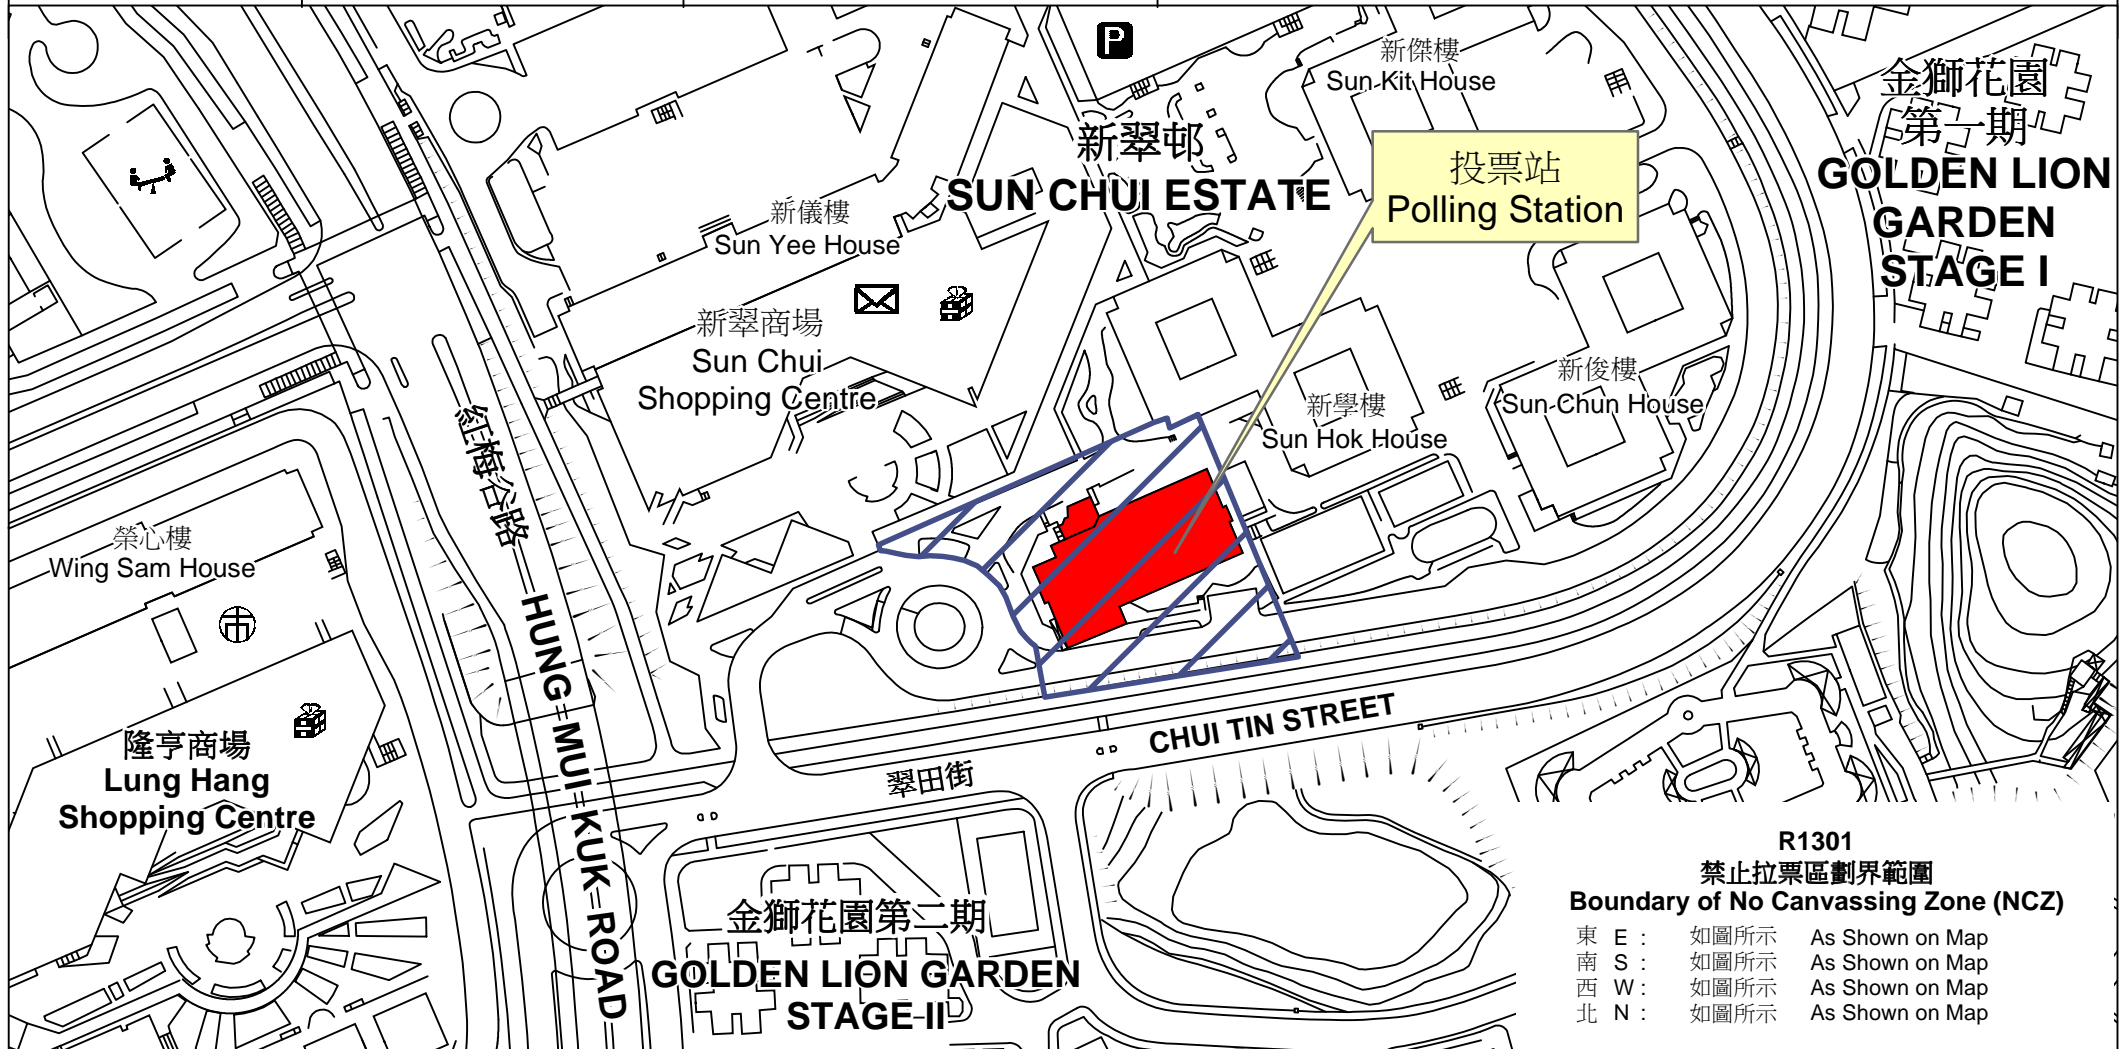

# 投票站位置圖和禁止拉票區 Polling Station - Location Plan & No Canvassing Zone

投票站編號 Polling Station Code	區議會名稱 Name of District Council	2019年區議會一般選舉選區編號及名稱 Code & Name of Constituency for 2019 District Council Ordinary Election	名稱及地址 Name & Address
<b>R1301</b>	<b>沙田 SHA TIN</b>	<b>R13 翠田 Chui Tin</b>	九龍城浸信會禧年(恩平)小學 新界沙田大圍新翠邨第2期校舍 <b>Kowloon City Baptist Church Hay Nien (Yan Ping) Primary School Phase 2, Sun Chui Estate, Tai Wai, Sha Tin, New Territories</b>

**R1301**  
**禁止拉票區劃界範圍**  
**Boundary of No Canvassing Zone (NCZ)**

東 E :	如圖所示	As Shown on Map
南 S :	如圖所示	As Shown on Map
西 W :	如圖所示	As Shown on Map
北 N :	如圖所示	As Shown on Map

 禁止拉票區  
No Canvassing Zone