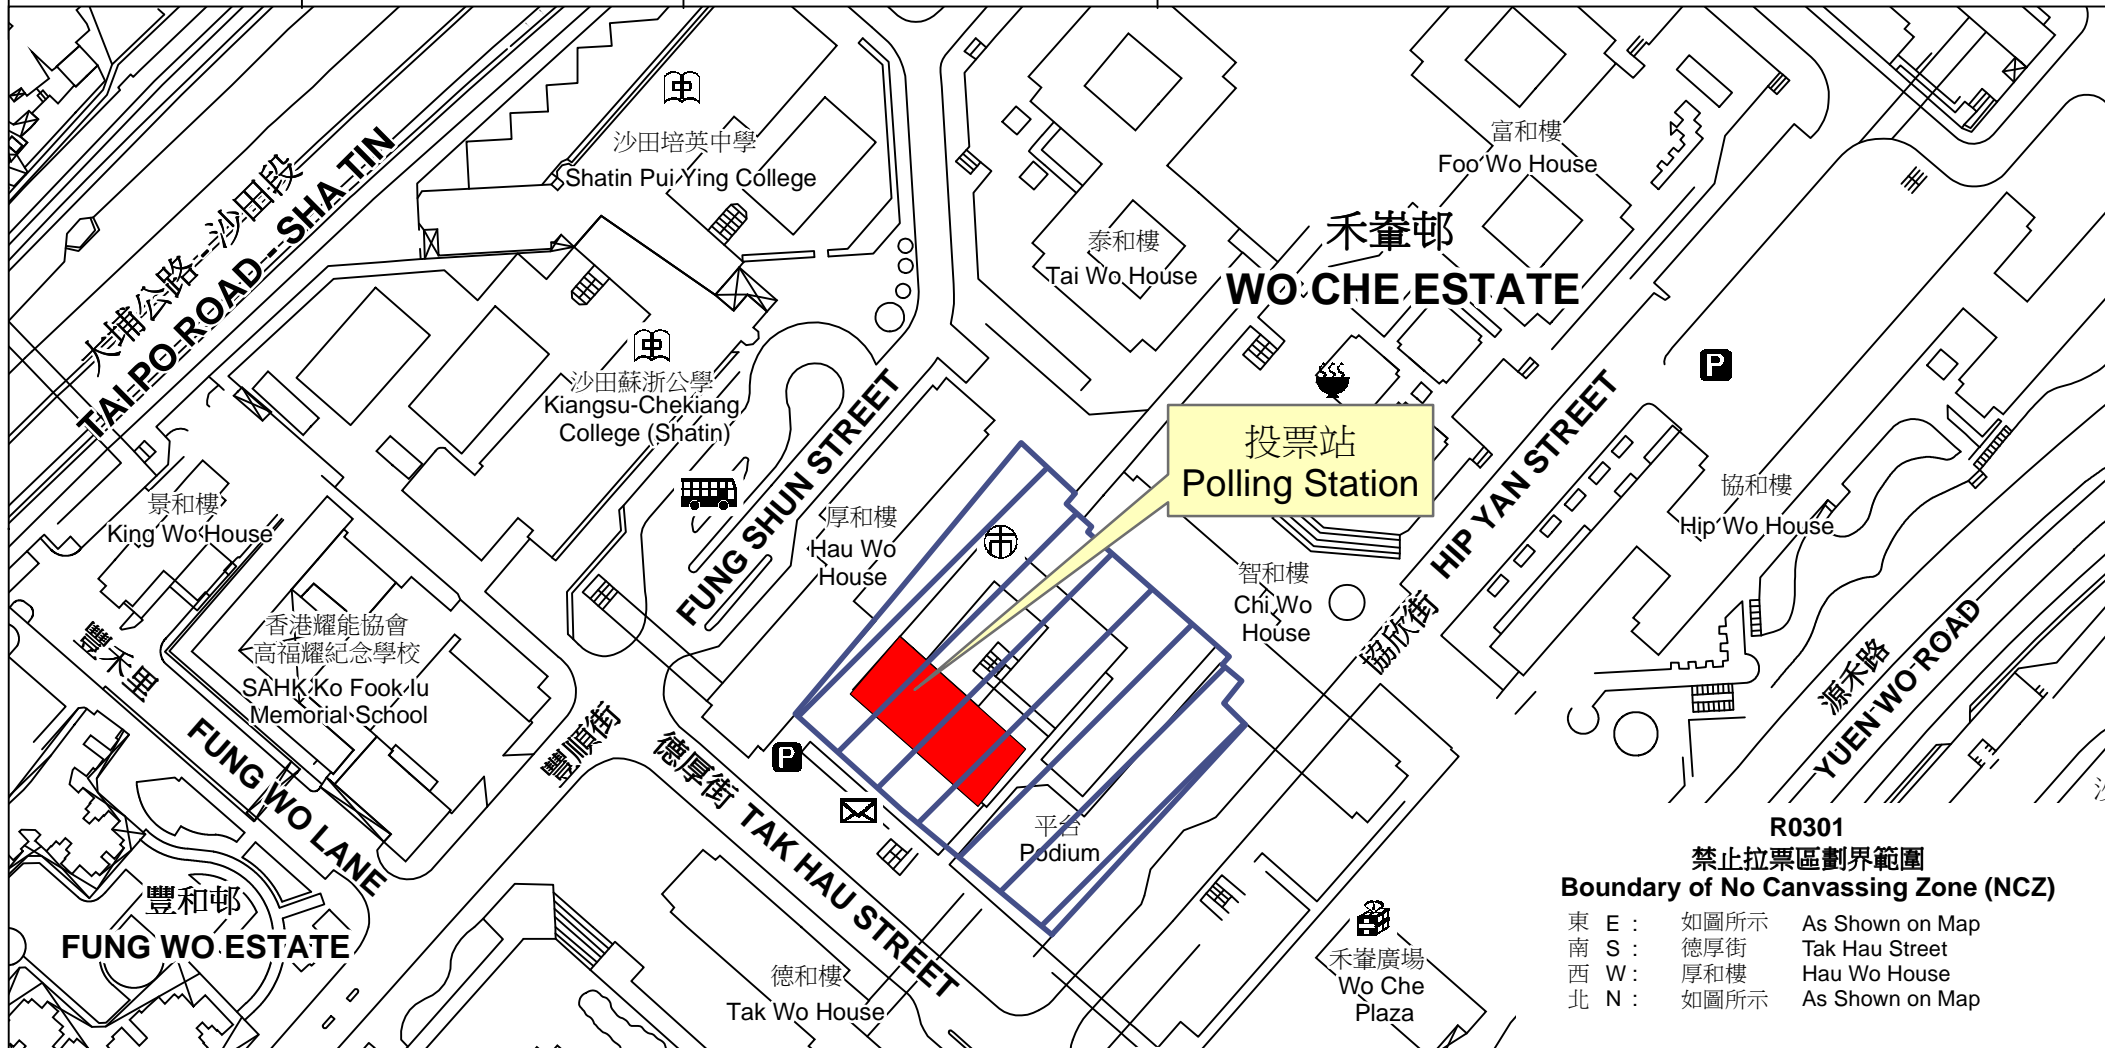

# 投票站位置圖和禁止拉票區 Polling Station - Location Plan & No Canvassing Zone

投票站編號 Polling Station Code	區議會名稱 Name of District Council	2019年區議會一般選舉選區編號及名稱 Code & Name of Constituency for 2019 District Council Ordinary Election	名稱及地址 Name & Address
<b>R0301</b>	<b>沙田 SHA TIN</b>	<b>R03 禾輦邨 Wo Che Estate</b>	禾輦社區會堂 新界沙田禾輦邨禾輦商場平台 <b>Wo Che Community Hall Podium Level, Wo Che Shopping Centre, Wo Che Estate, Sha Tin, New Territories</b>

**R0301  
禁止拉票區劃界範圍  
Boundary of No Canvassing Zone (NCZ)**

東 E :	如圖所示	As Shown on Map
南 S :	德厚街	Tak Hau Street
西 W :	厚和樓	Hau Wo House
北 N :	如圖所示	As Shown on Map

 禁止拉票區  
No Canvassing Zone