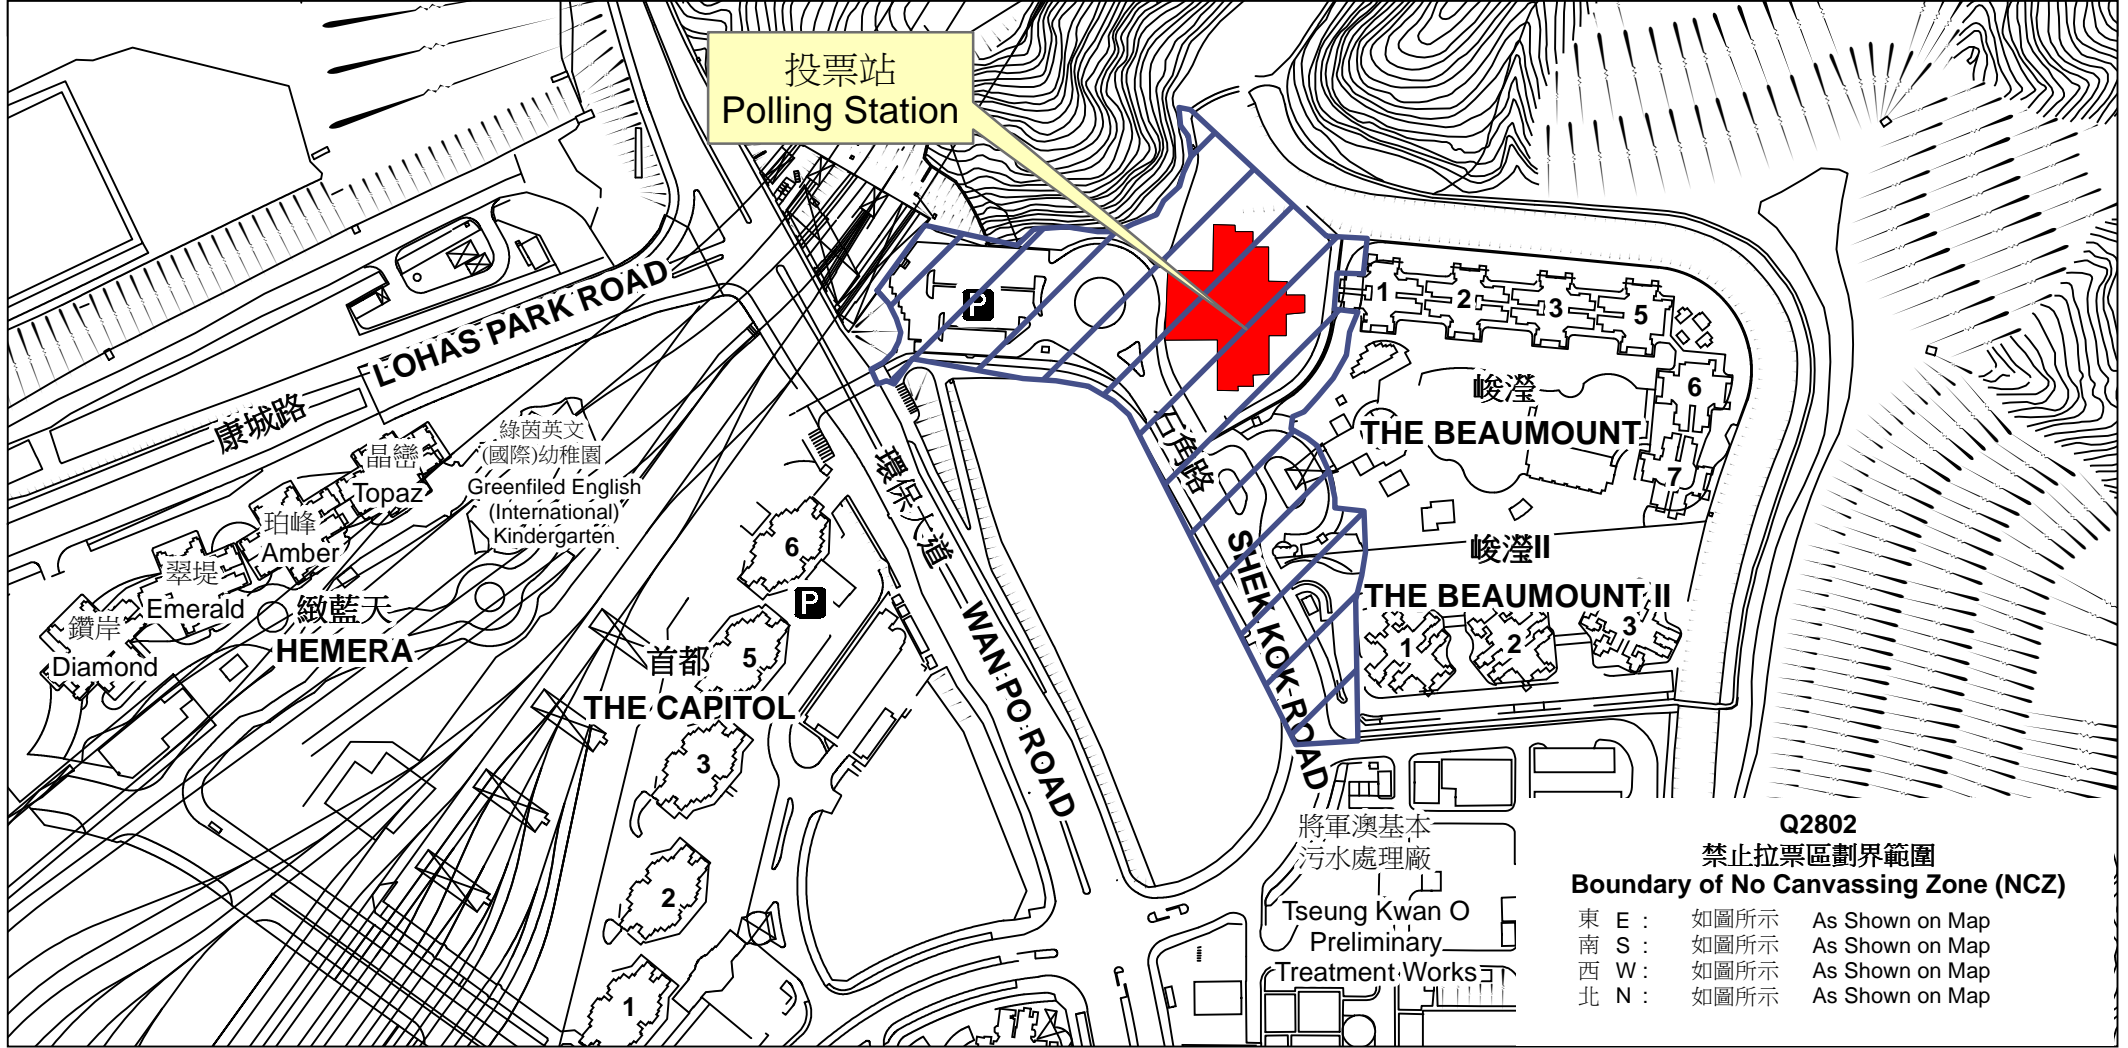

# 投票站位置圖和禁止拉票區 Polling Station - Location Plan & No Canvassing Zone

投票站編號 Polling Station Code	區議會名稱 Name of District Council	2019年區議會一般選舉選區編號及名稱 Code & Name of Constituency for 2019 District Council Ordinary Election	名稱及地址 Name & Address
<b>Q2802</b>	<b>西貢 SAI KUNG</b>	<b>Q28 環保北 Wan Po North</b>	<b>思貝禮國際學校</b> <b>新界將軍澳石角路10號</b> <b>Shrewsbury International School Hong Kong</b> <b>10 Shek Kok Road, Tseung Kwan O, New Territories</b>

**Q2802**  
**禁止拉票區劃界範圍**  
**Boundary of No Canvassing Zone (NCZ)**

東 E :	如圖所示	As Shown on Map
南 S :	如圖所示	As Shown on Map
西 W :	如圖所示	As Shown on Map
北 N :	如圖所示	As Shown on Map

 禁止拉票區  
No Canvassing Zone