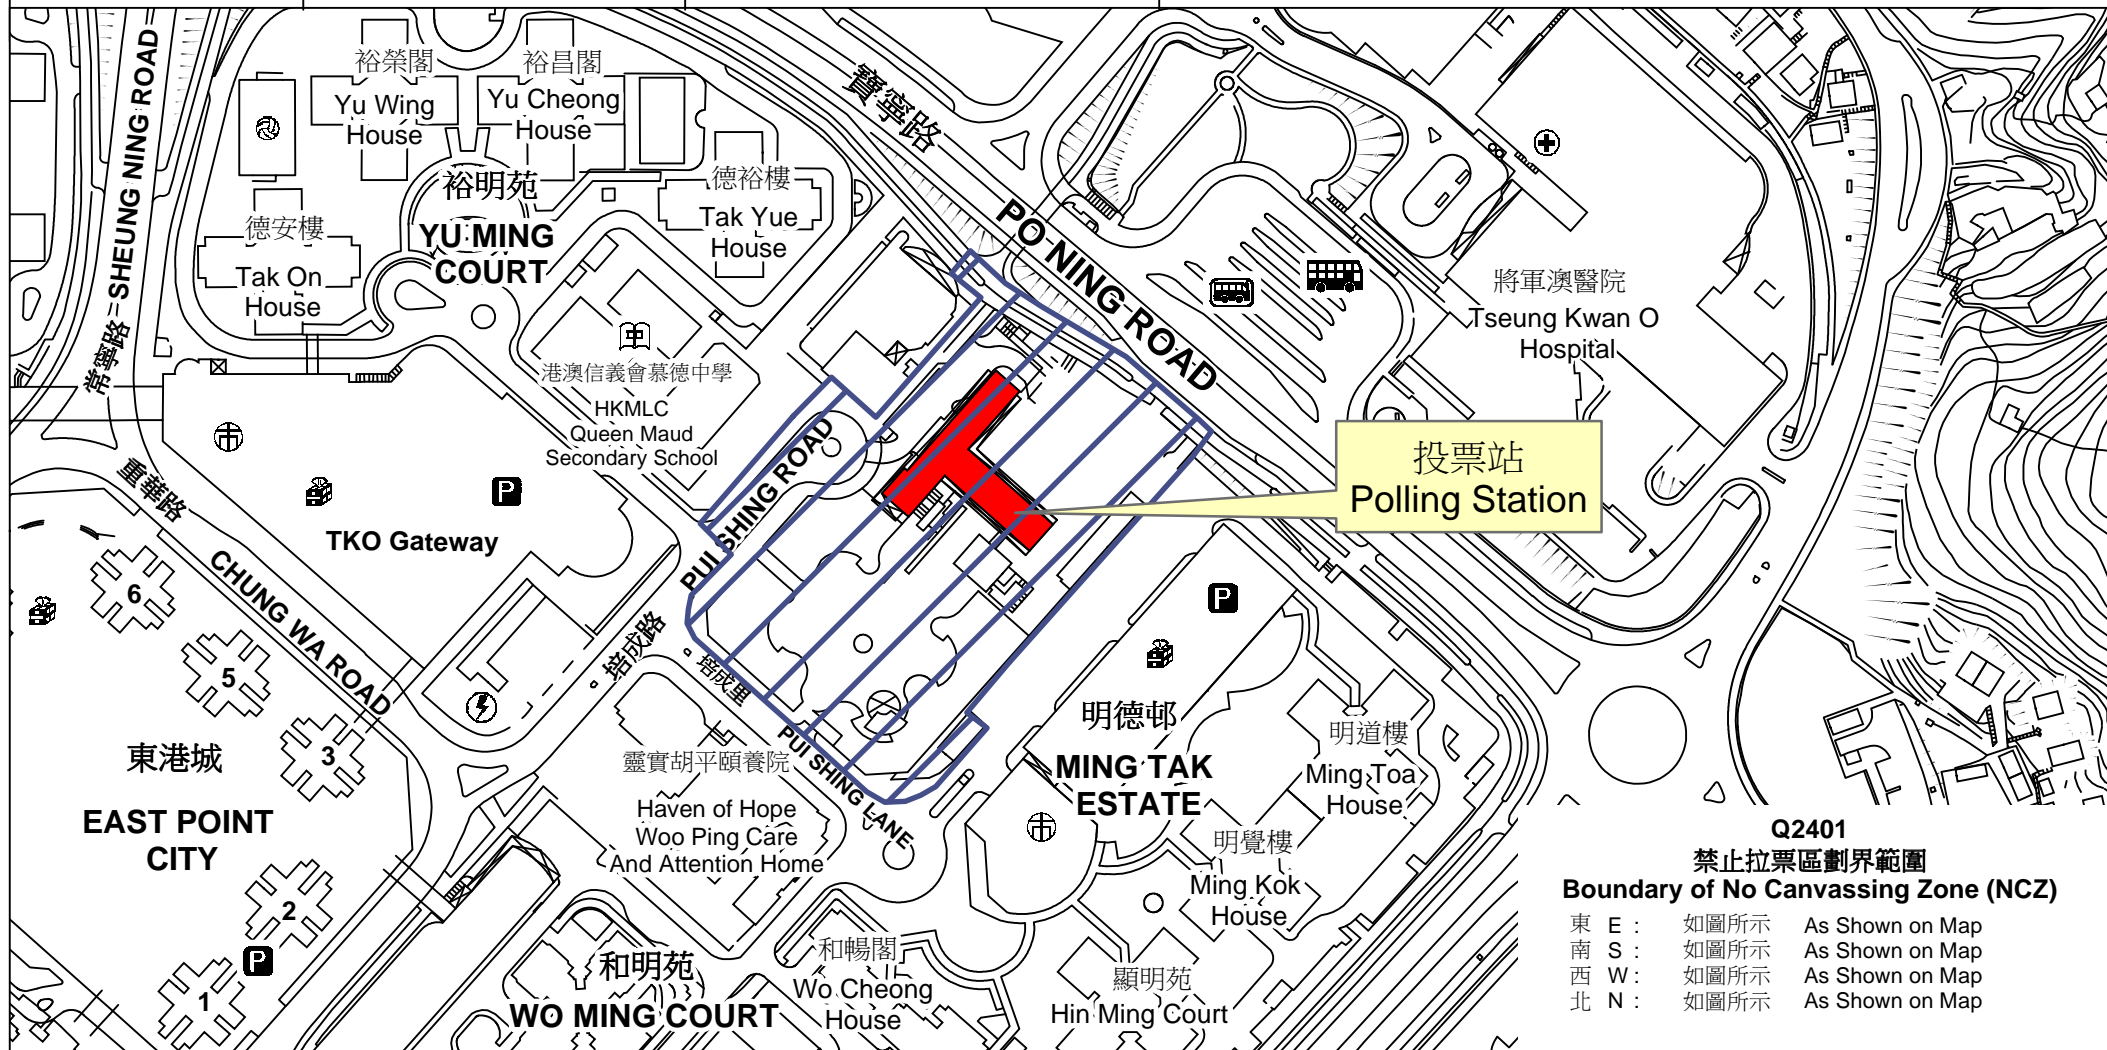

# 投票站位置圖和禁止拉票區 Polling Station - Location Plan & No Canvassing Zone

投票站編號 Polling Station Code	區議會名稱 Name of District Council	2019年區議會一般選舉選區編號及名稱 Code & Name of Constituency for 2019 District Council Ordinary Election	名稱及地址 Name & Address
<b>Q2401</b>	<b>西貢 SAI KUNG</b>	<b>Q24 富藍 Fu Nam</b>	坑口社區會堂 新界將軍澳坑口培成路38號西貢將軍澳政府綜合大樓地下 <b>Hang Hau Community Hall</b> <b>G/F, Sai Kung Tseung Kwan O Government Complex,</b> <b>38 Pui Shing Road, Hang Hau, Tseung Kwan O, New Territories</b>

**Q2401**  
**禁止拉票區劃界範圍**  
**Boundary of No Canvassing Zone (NCZ)**

東 E :	如圖所示	As Shown on Map
南 S :	如圖所示	As Shown on Map
西 W :	如圖所示	As Shown on Map
北 N :	如圖所示	As Shown on Map

 禁止拉票區  
No Canvassing Zone