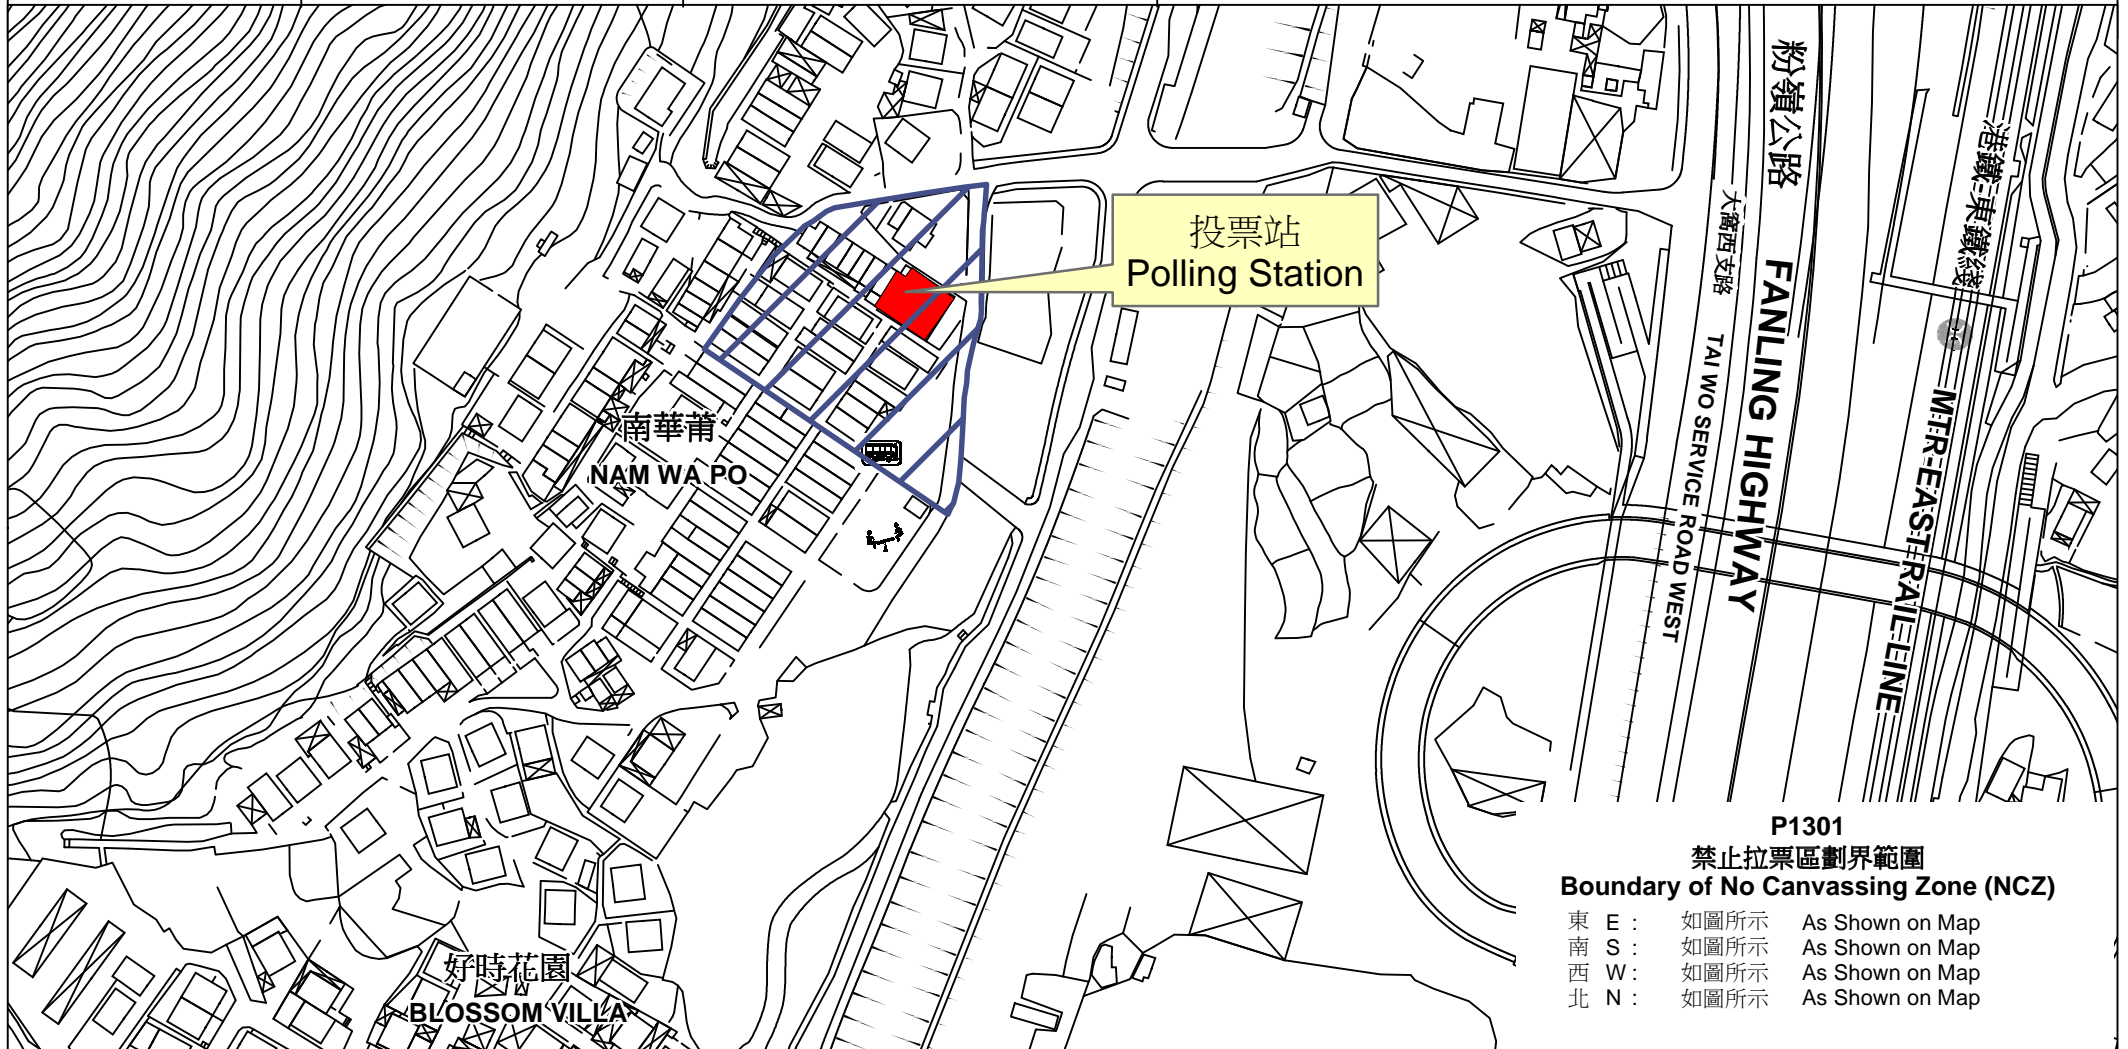

# 投票站位置圖和禁止拉票區 Polling Station - Location Plan & No Canvassing Zone

投票站編號 Polling Station Code	區議會名稱 Name of District Council	2019年區議會一般選舉選區編號及名稱 Code & Name of Constituency for 2019 District Council Ordinary Election	名稱及地址 Name & Address
<b>P1301</b>	<b>大埔 TAI PO</b>	<b>P13 林村谷 Lam Tsuen Valley</b>	南華莆村崇真堂 新界大埔林村谷大窩西支路南華莆村2號 Nam Wah Po Village Tsung Tsin Church No. 2, Nam Wah Po Village, Tai Wo Service Road West, Lam Tsuen Valley, Tai Po, New Territories

**P1301**  
**禁止拉票區劃界範圍**  
**Boundary of No Canvassing Zone (NCZ)**

- |       |      |                 |
|-------|------|-----------------|
| 東 E : | 如圖所示 | As Shown on Map |
| 南 S : | 如圖所示 | As Shown on Map |
| 西 W : | 如圖所示 | As Shown on Map |
| 北 N : | 如圖所示 | As Shown on Map |

禁止拉票區  
No Canvassing Zone