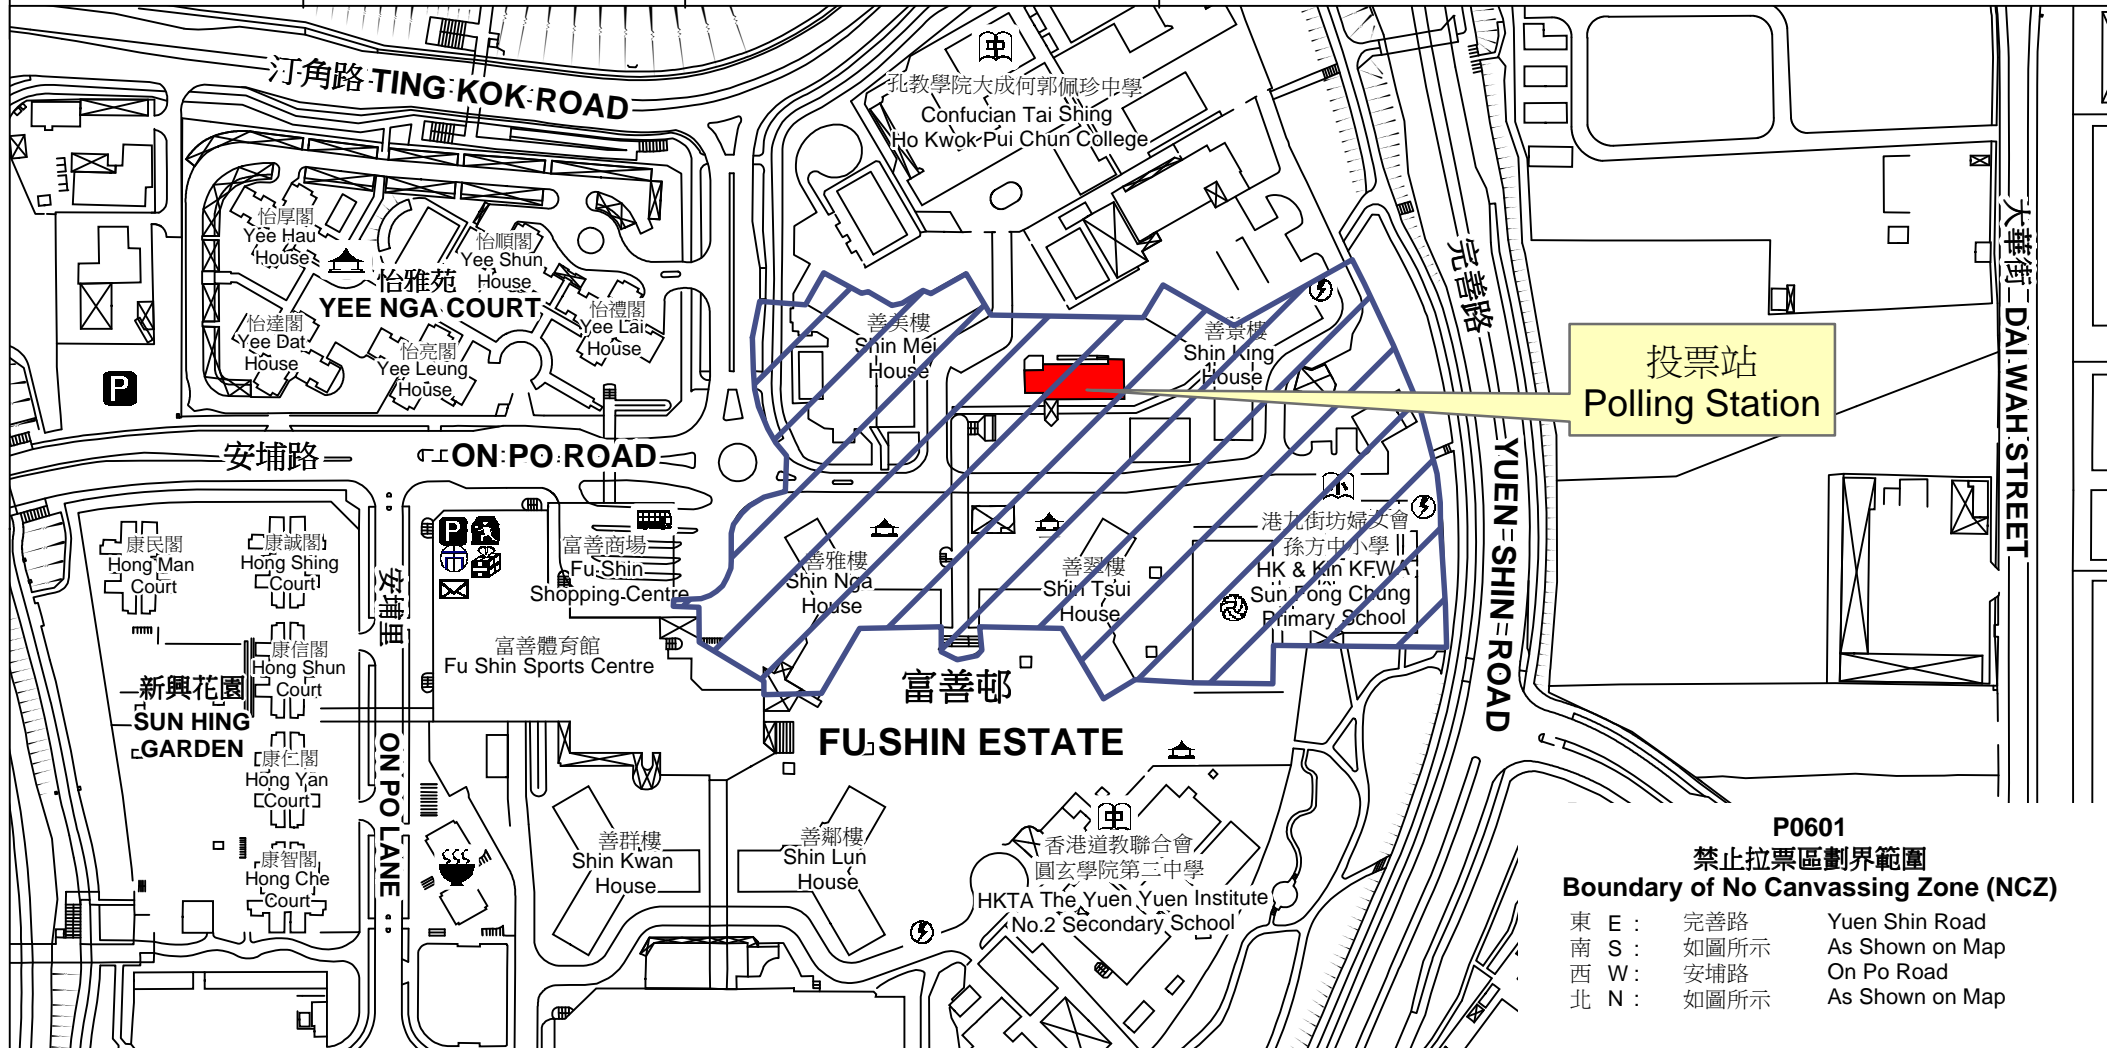

# 投票站位置圖和禁止拉票區 Polling Station - Location Plan & No Canvassing Zone

| 投票站編號<br>Polling Station Code | 區議會名稱<br>Name of District Council | 2019年區議會一般選舉選區編號及名稱<br>Code & Name of Constituency for<br>2019 District Council Ordinary Election | 名稱及地址<br>Name & Address  |
|-------------------------------|-----------------------------------|---|--|
| <b>P0601</b>                  | <b>大埔<br/>TAI PO</b>              | <b>P06<br/>怡富<br/>Yee Fu</b>  | <b>富善社區會堂<br/>新界大埔富善邨<br/>Fu Shin Community Hall<br/>Fu Shin Estate, Tai Po, New Territories</b> |

 禁止拉票區  
No Canvassing Zone