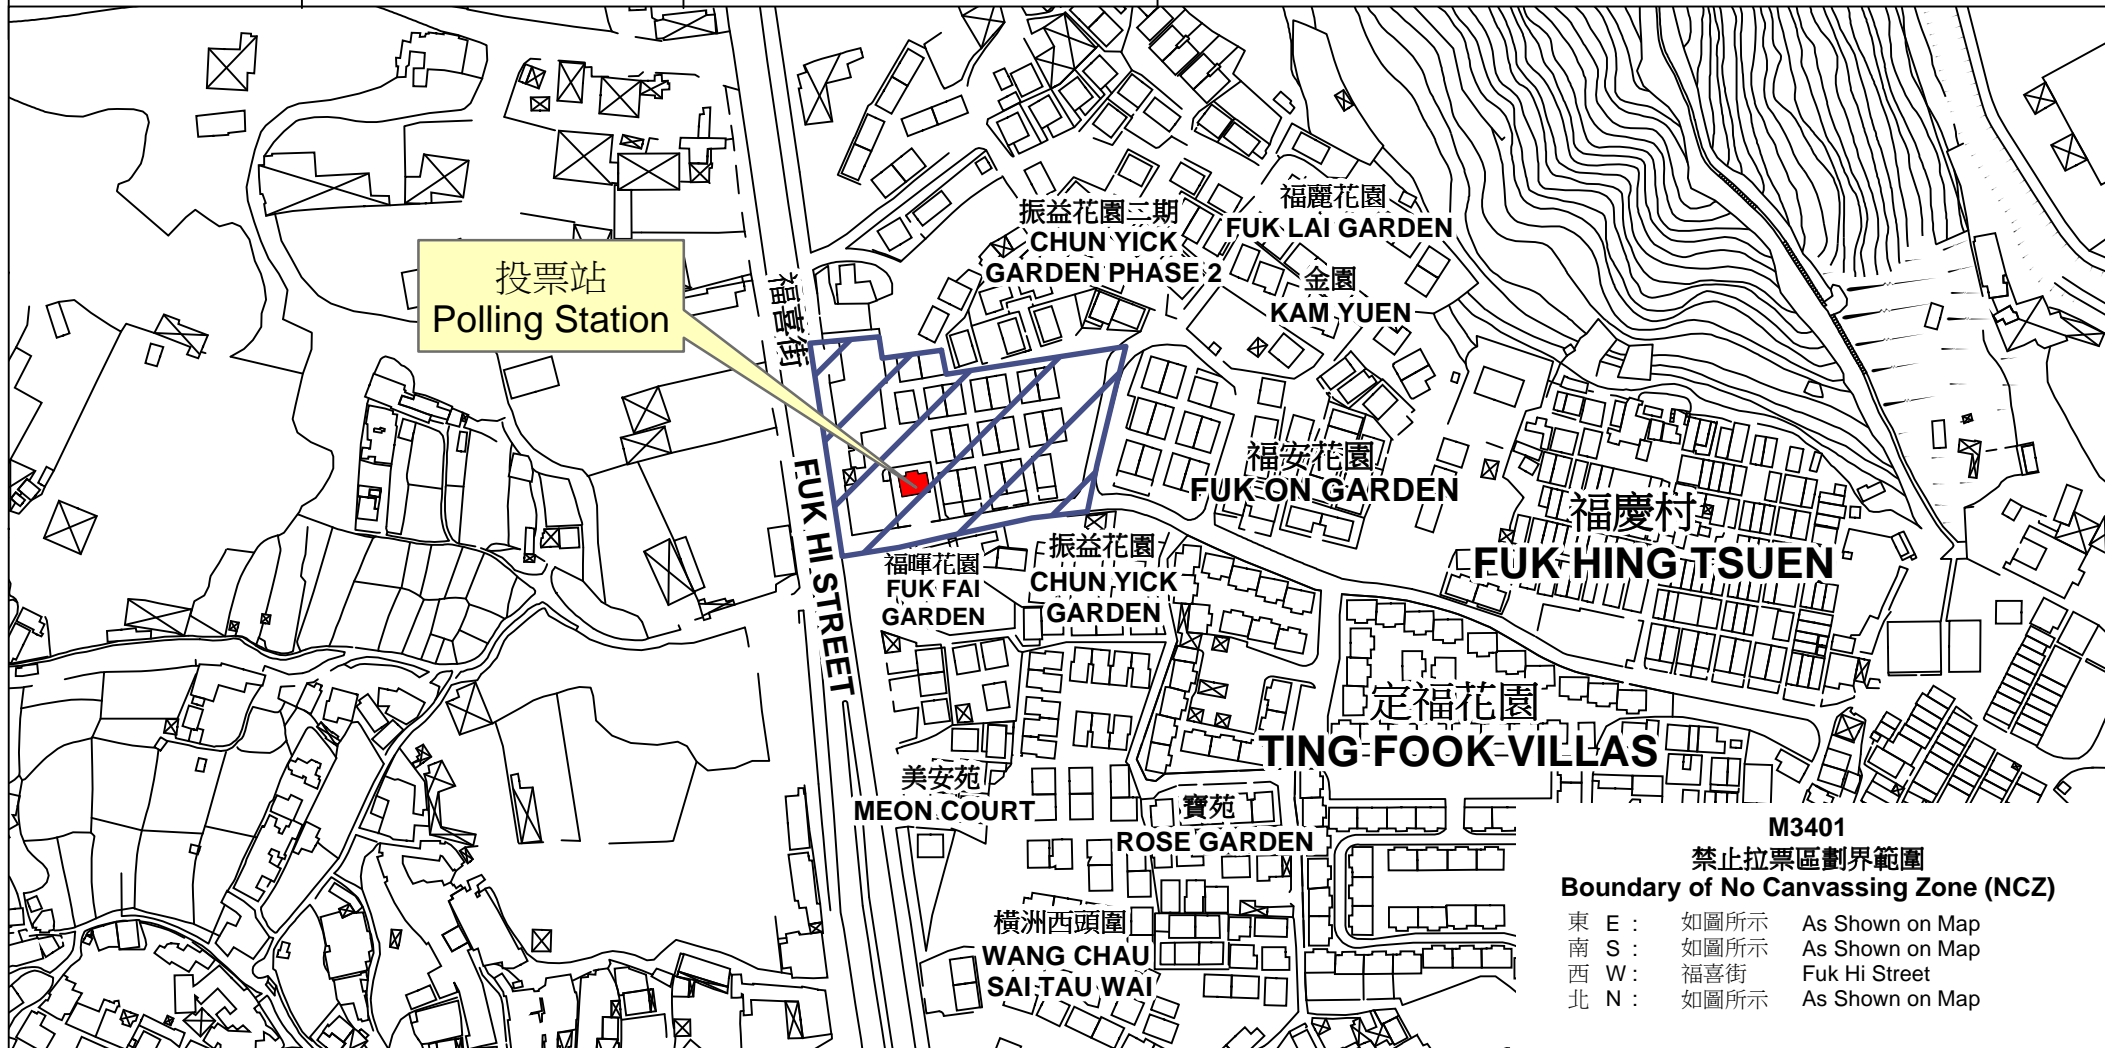

投票站位置圖和禁止拉票區 Polling Station - Location Plan & No Canvassing Zone

| 投票站編號 Polling Station Code | 區議會名稱 Name of District Council | 2019年區議會一般選舉選區編號及名稱 Code & Name of Constituency for 2019 District Council Ordinary Election | 名稱及地址 Name & Address |
|-------------------------------|-----------------------------------|---|---|
| M3401 | 元朗 YUEN LONG | M34 屏山北 Ping Shan North | 橫洲村公所 新界元朗橫洲福慶村142號 Wang Chau Village Office 142 Fuk Hing Tsuen, Wang Chau, Yuen Long, New Territories |

M3401
禁止拉票區劃界範圍
Boundary of No Canvassing Zone (NCZ)

| | | |
|-------|------|-----------------|
| 東 E : | 如圖所示 | As Shown on Map |
| 南 S : | 如圖所示 | As Shown on Map |
| 西 W : | 福喜街 | Fuk Hi Street |
| 北 N : | 如圖所示 | As Shown on Map |

 禁止拉票區
No Canvassing Zone