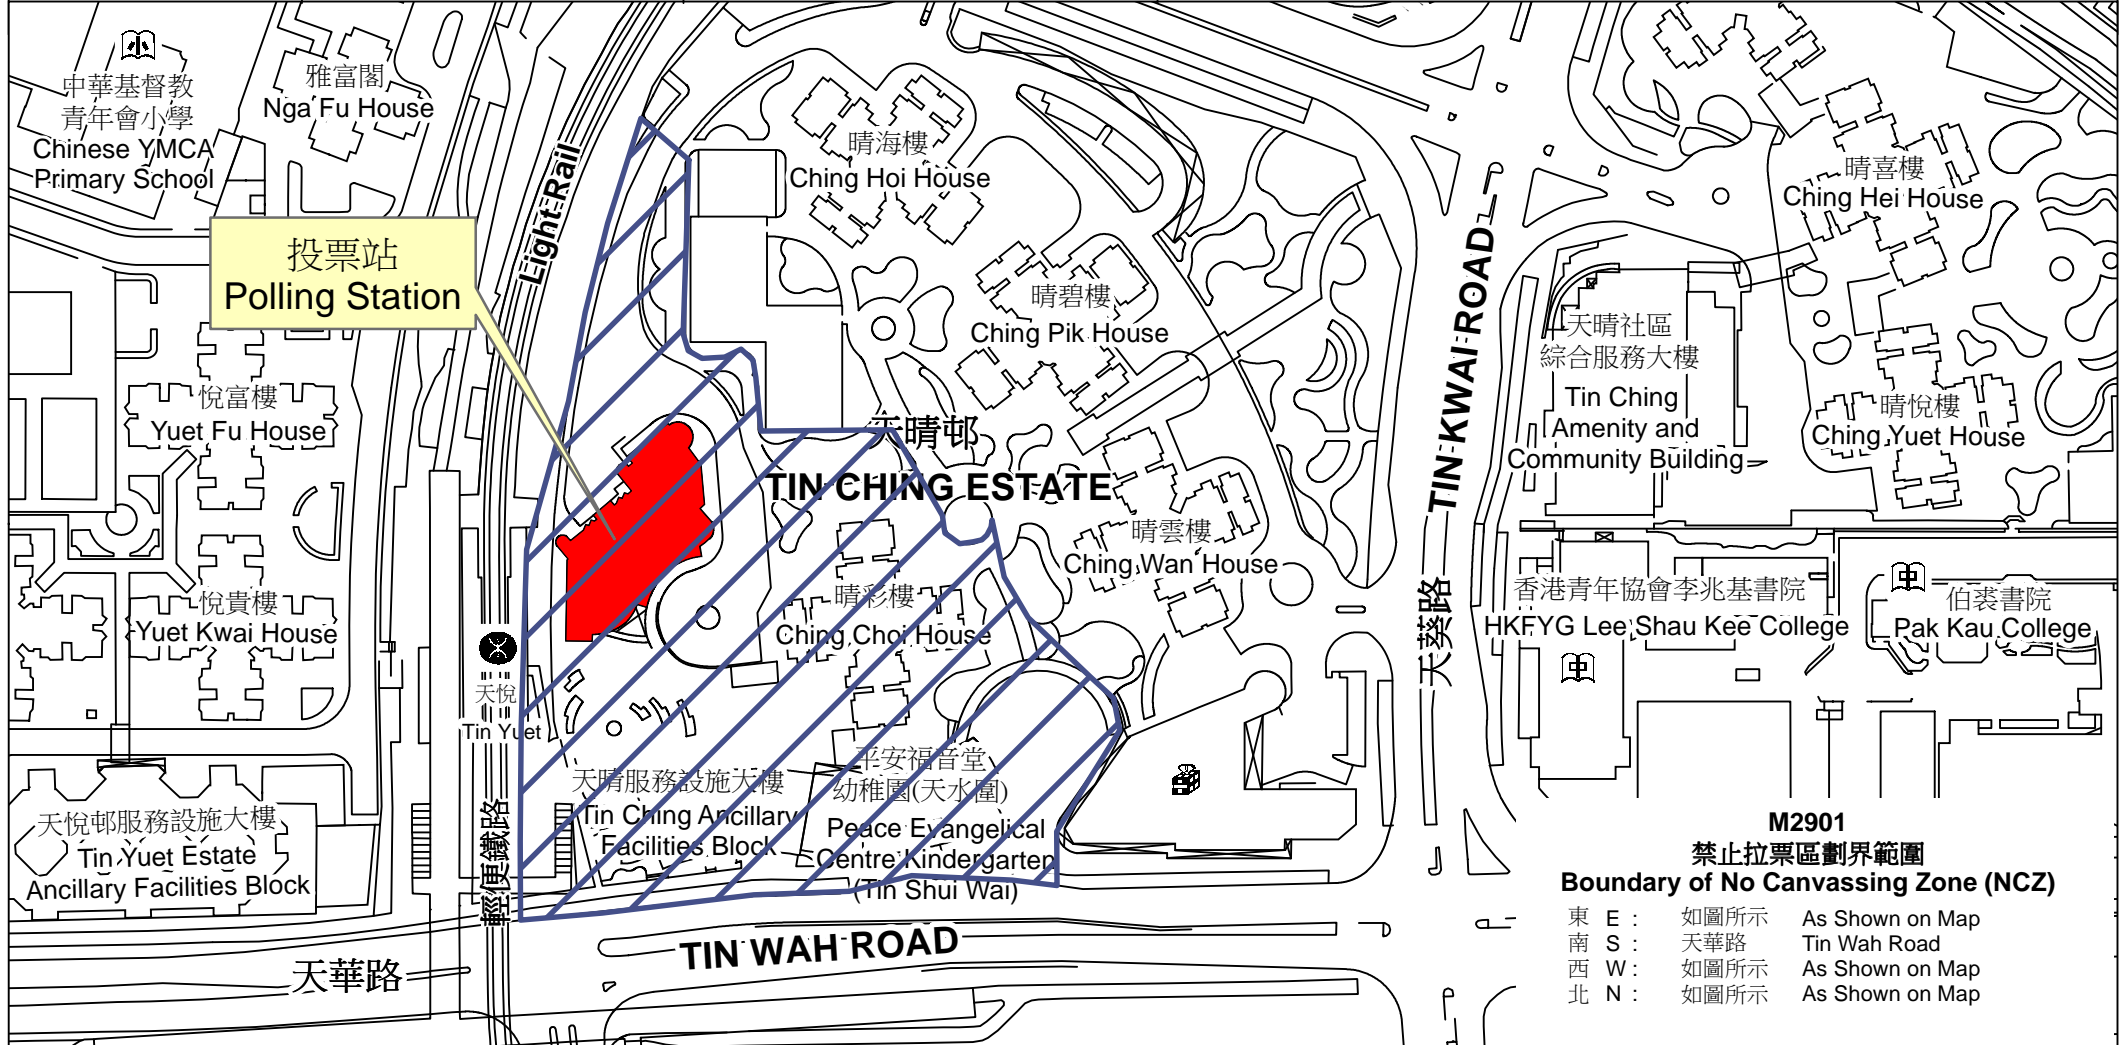

投票站位置圖和禁止拉票區 Polling Station - Location Plan & No Canvassing Zone

投票站編號 Polling Station Code	區議會名稱 Name of District Council	2019年區議會一般選舉選區編號及名稱 Code & Name of Constituency for 2019 District Council Ordinary Election	名稱及地址 Name & Address
M2901	元朗 YUEN LONG	M29 晴景 Ching King	天晴社區會堂 新界元朗天水圍天華路天晴邨 Tin Ching Community Hall Tin Ching Estate, Tin Wah Road, Tin Shui Wai, Yuen Long, New Territories

 禁止拉票區
No Canvassing Zone