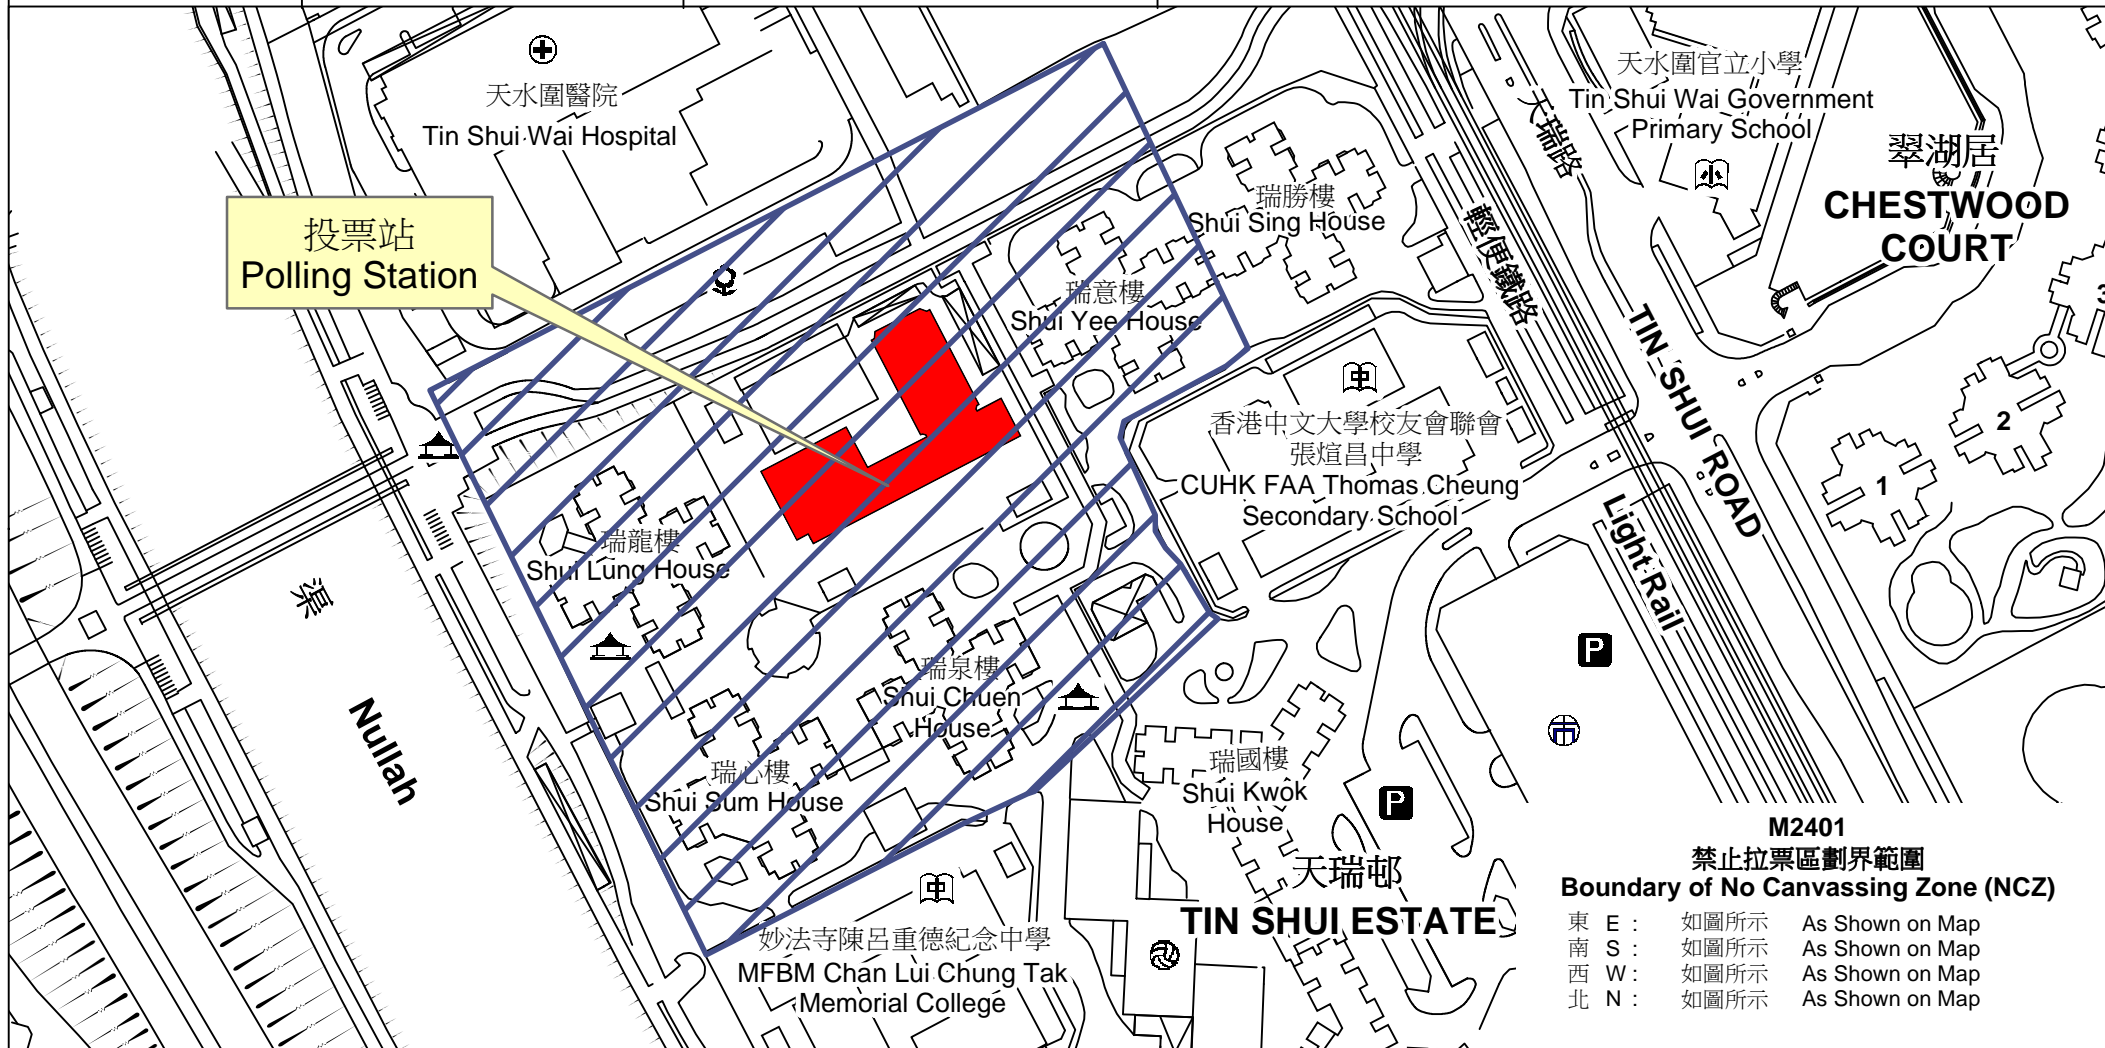

# 投票站位置圖和禁止拉票區 Polling Station - Location Plan & No Canvassing Zone

投票站編號 Polling Station Code	區議會名稱 Name of District Council	2019年區議會一般選舉選區編號及名稱 Code & Name of Constituency for 2019 District Council Ordinary Election	名稱及地址 Name & Address
<b>M2401</b>	<b>元朗 YUEN LONG</b>	<b>M24 瑞華 Shui Wah</b>	東華三院姚達之紀念小學(元朗) 新界元朗天水圍天瑞邨第1期屋邨小學 TWGHs Yiu Dak Chi Memorial Primary School (Yuen Long) Estate Primary School, Phase 1, Tin Shui Estate, Tin Shui Wai, Yuen Long, New Territories

**M2401  
禁止拉票區劃界範圍  
Boundary of No Canvassing Zone (NCZ)**

東 E :	如圖所示	As Shown on Map
南 S :	如圖所示	As Shown on Map
西 W :	如圖所示	As Shown on Map
北 N :	如圖所示	As Shown on Map

 禁止拉票區  
No Canvassing Zone