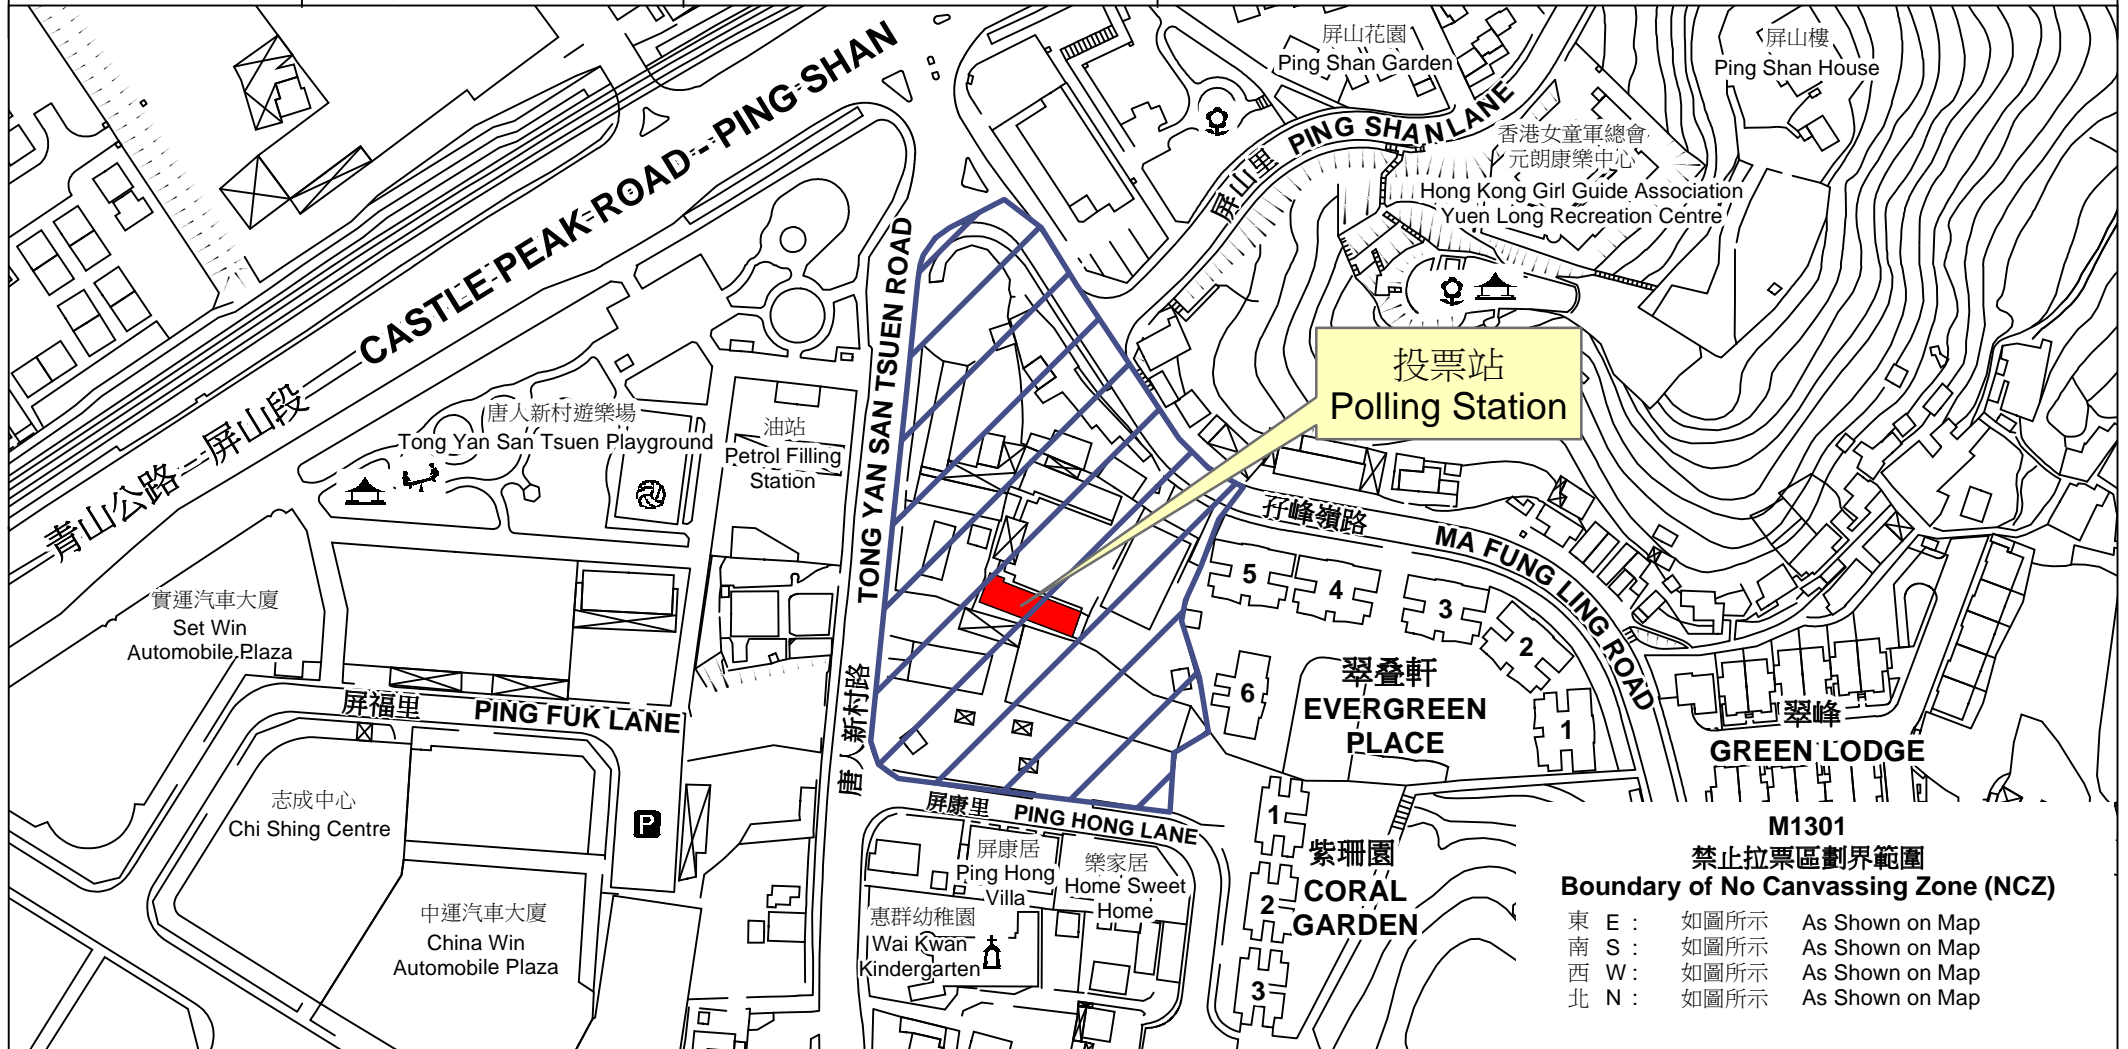

# 投票站位置圖和禁止拉票區 Polling Station - Location Plan & No Canvassing Zone

| 投票站編號<br>Polling Station Code | 區議會名稱<br>Name of District Council | 2019年區議會一般選舉選區編號及名稱<br>Code & Name of Constituency for<br>2019 District Council Ordinary Election | 名稱及地址<br>Name & Address   |
|-------------------------------|-----------------------------------|---|---|
| <b>M1301</b>                  | <b>元朗<br/>YUEN LONG</b>           | <b>M13<br/>屏山南<br/>Ping Shan South</b>  | 工業福音團契元朗惠群天地<br>新界元朗屏山仔峰嶺路16號<br><b>The Industrial Evangelistic Fellowship Ltd.<br/>Yuen Long Wai Kwan Centre<br/>16 Ma Fung Ling Road, Ping Shan, Yuen Long, New Territories</b> |

**M1301  
禁止拉票區劃界範圍  
Boundary of No Canvassing Zone (NCZ)**

|       |      |                 |
|-------|------|-----------------|
| 東 E : | 如圖所示 | As Shown on Map |
| 南 S : | 如圖所示 | As Shown on Map |
| 西 W : | 如圖所示 | As Shown on Map |
| 北 N : | 如圖所示 | As Shown on Map |

 禁止拉票區  
No Canvassing Zone