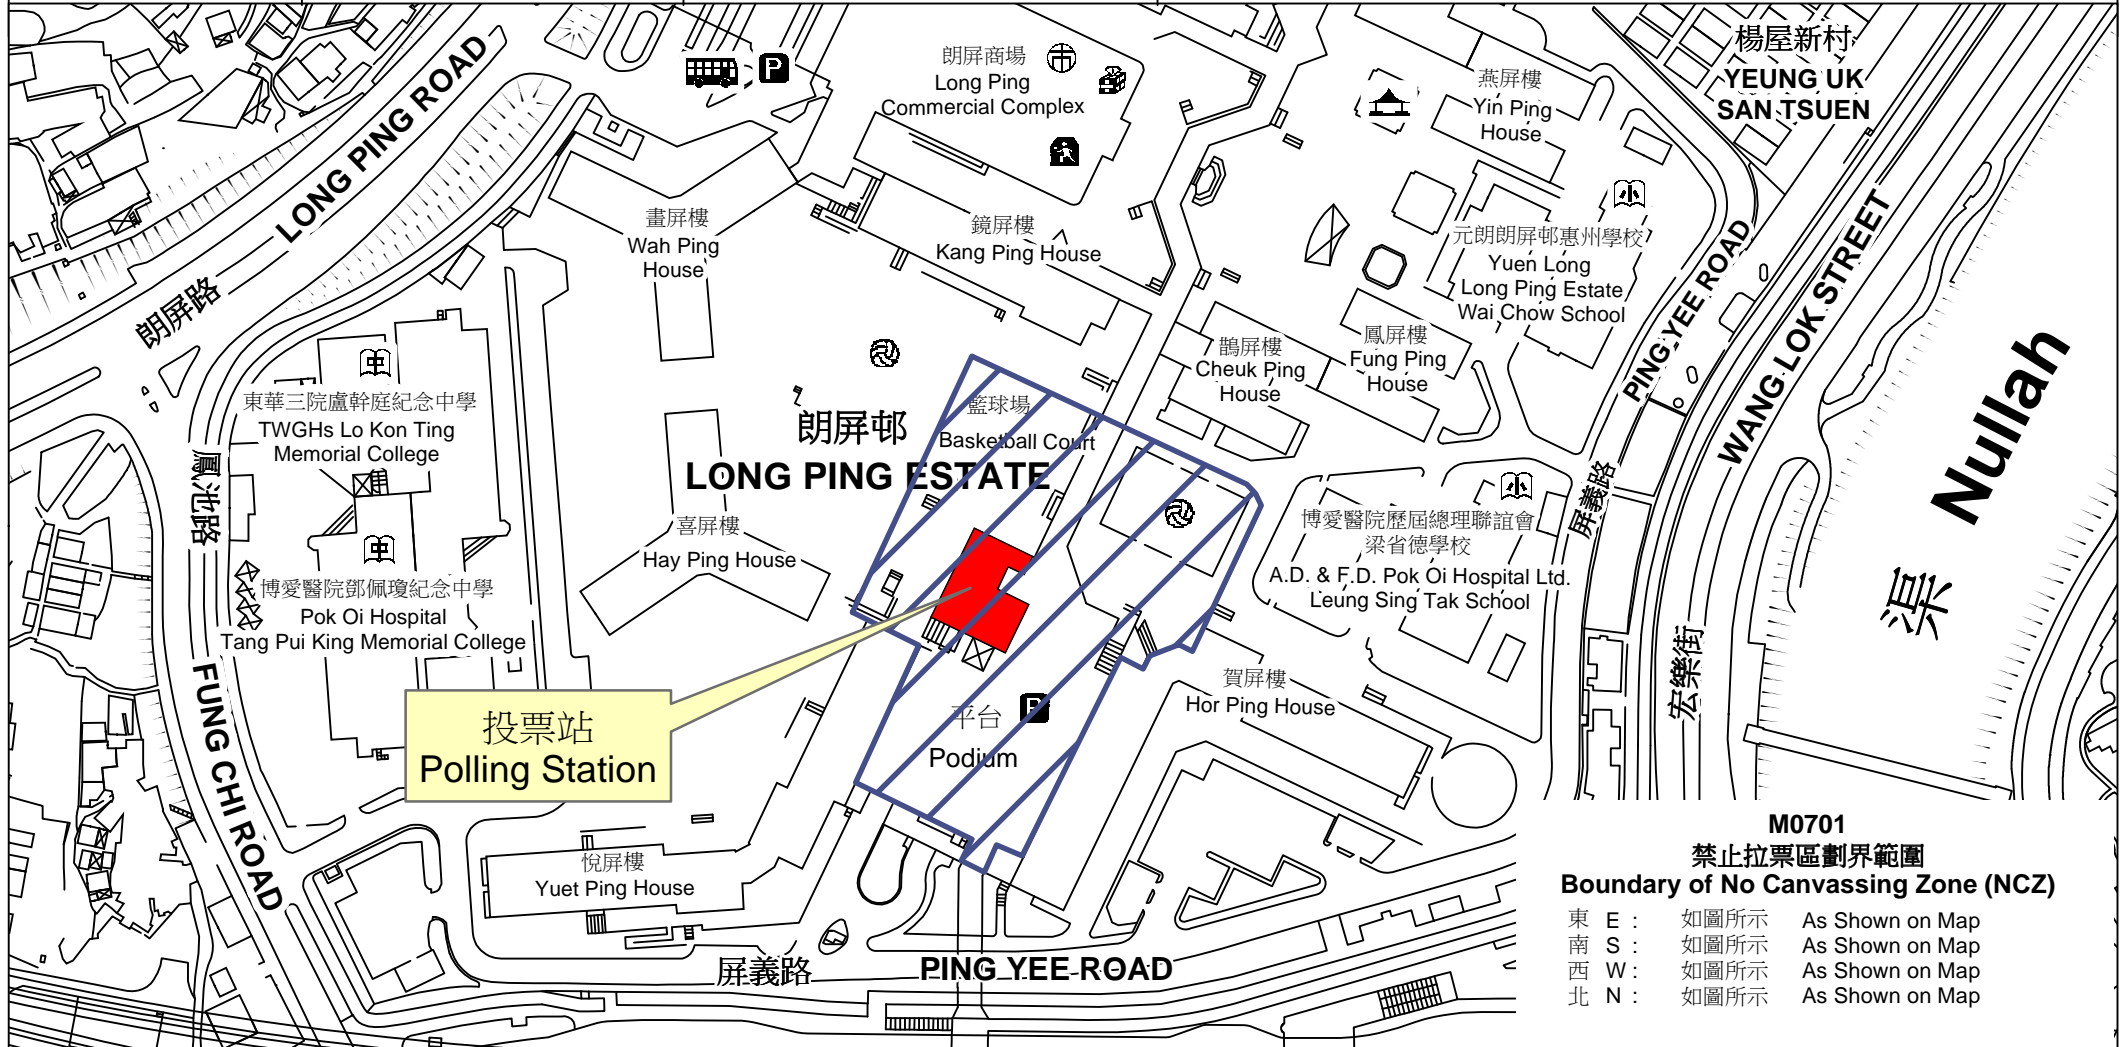

投票站位置圖和禁止拉票區 Polling Station - Location Plan & No Canvassing Zone

投票站編號 Polling Station Code	區議會名稱 Name of District Council	2019年區議會一般選舉選區編號及名稱 Code & Name of Constituency for 2019 District Council Ordinary Election	名稱及地址 Name & Address
M0701	元朗 YUEN LONG	M07 南屏 Nam Ping	朗屏社區會堂 新界元朗朗屏邨 Long Ping Community Hall Long Ping Estate, Yuen Long, New Territories

M0701
禁止拉票區劃界範圍
Boundary of No Canvassing Zone (NCZ)

東 E :	如圖所示	As Shown on Map
南 S :	如圖所示	As Shown on Map
西 W :	如圖所示	As Shown on Map
北 N :	如圖所示	As Shown on Map

 禁止拉票區
No Canvassing Zone